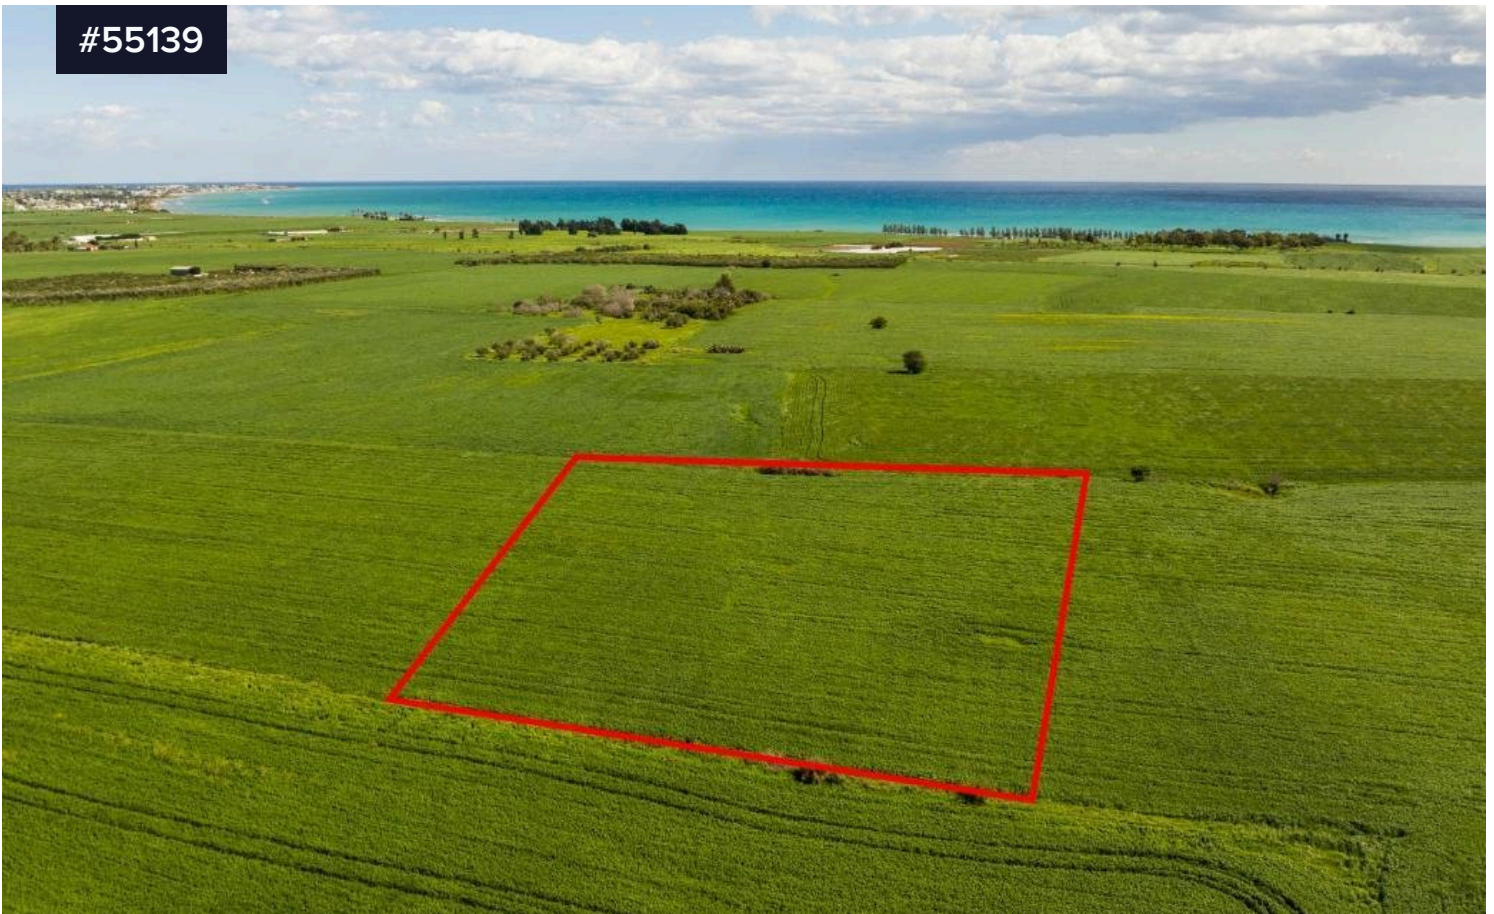

#55139

Agricultural field in Softades, Larnaca

€100,500

 Kiti, Larnaca

Area

 **6705 m²**

The property is an agricultural field in Softades. It is located a few meters away from Kiti – Mazotos road and 1km from the beachfront.

It has a land area of 6,705sqm.

The field is positioned at the midpoint between Larnaca and Zygi, with both reachable within a convenient 25 minute drive. Softades and Mazotos centers are only 5 minutes away.