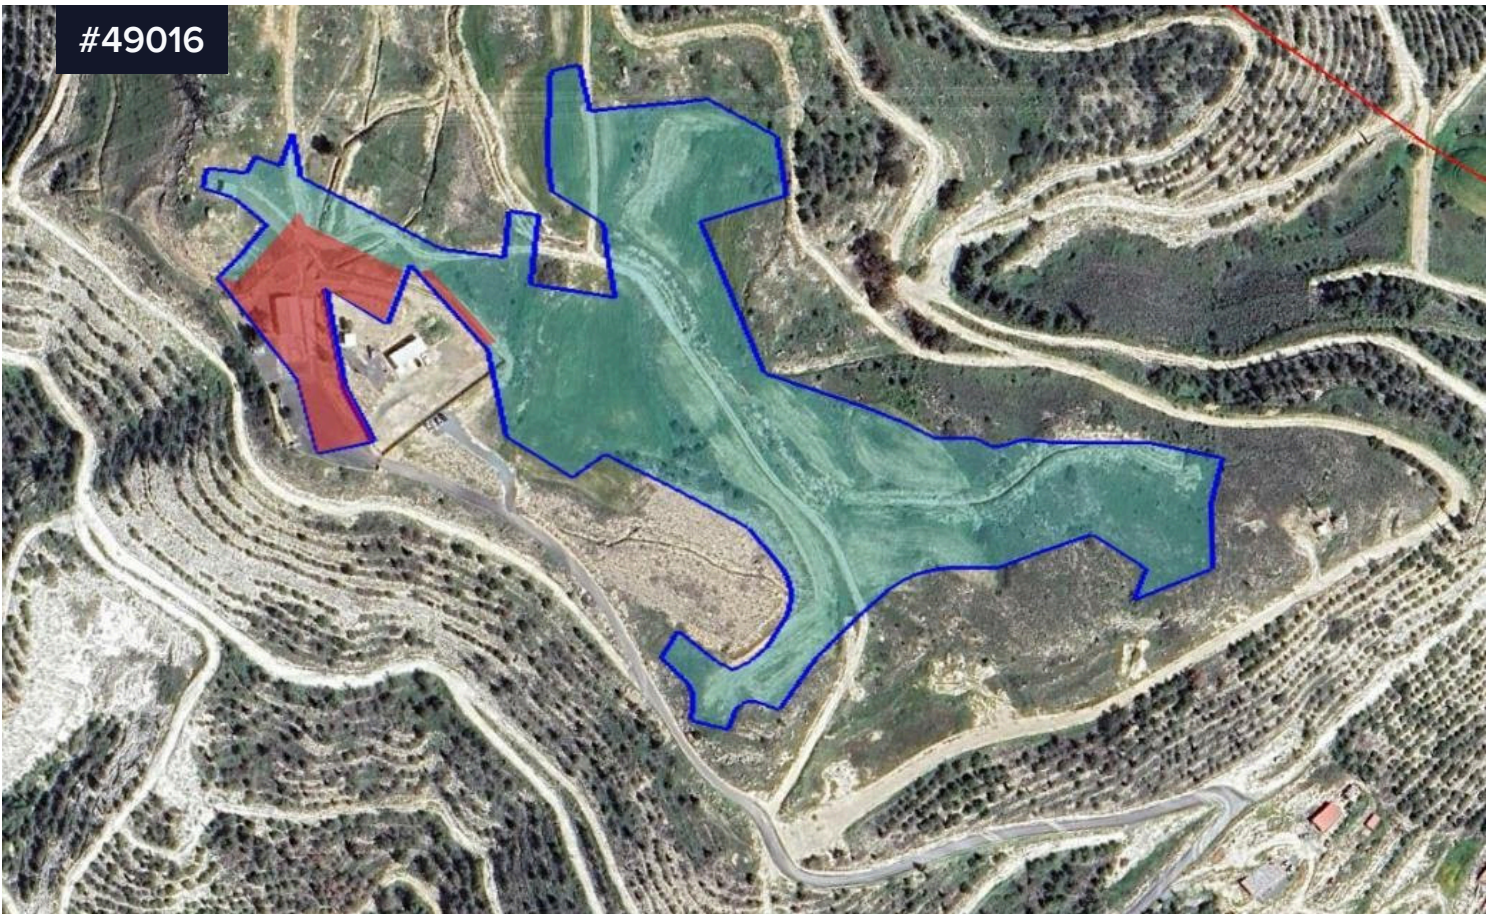

#49016

Shared agricultural field in Pyla, Larnaca

€55,000

 Pyla, Larnaca

Area

 **35452 m²**

The property is a share (87.5%) of an agricultural field in Pyla. It is located 1,7km from the center of the community and 2,6km from the highway.

The field has an area of 35,452sqm and a part of the field, of approximately 3,680sqm has been requisitioned (marked in red).

It is 300m away from the nearest public asphalted road and enjoys panoramic views towards the surrounding area and the sea.