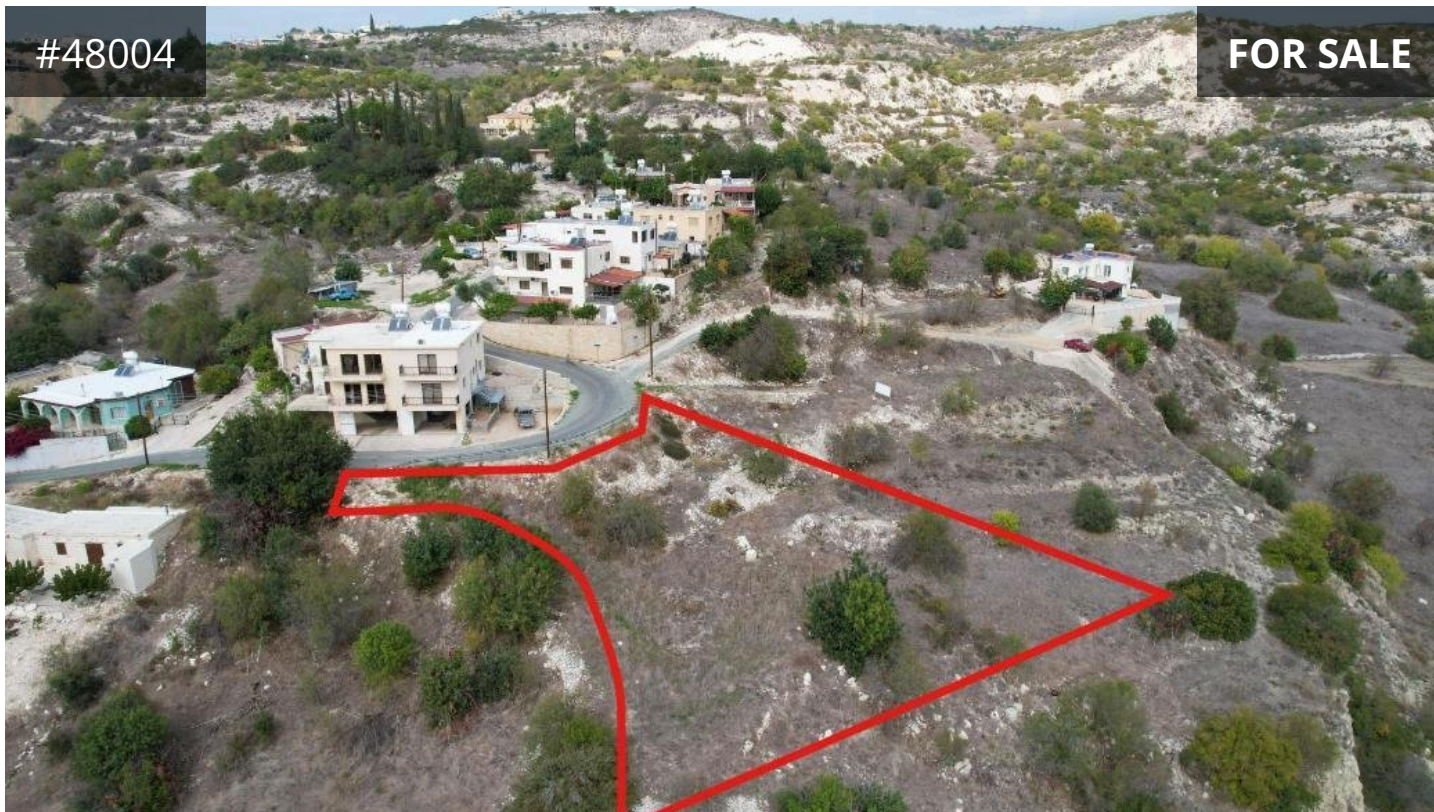

## Paphos, Marathounta

1338 m<sup>2</sup> Area

### Description

€70,000

The property is a residential field in Marathounta. It is located in the center of the village, 1km from Armou village and 2,5km from Paphos-Limassol highway.

The field has a land area of 1,338sqm and a road frontage of 40m.

The wider area of the property consists of residential developments.

<b>TYPE</b>	Field
<b>PLOT</b>	1338 m <sup>2</sup>

[kalogirourealestate.com](http://kalogirourealestate.com)