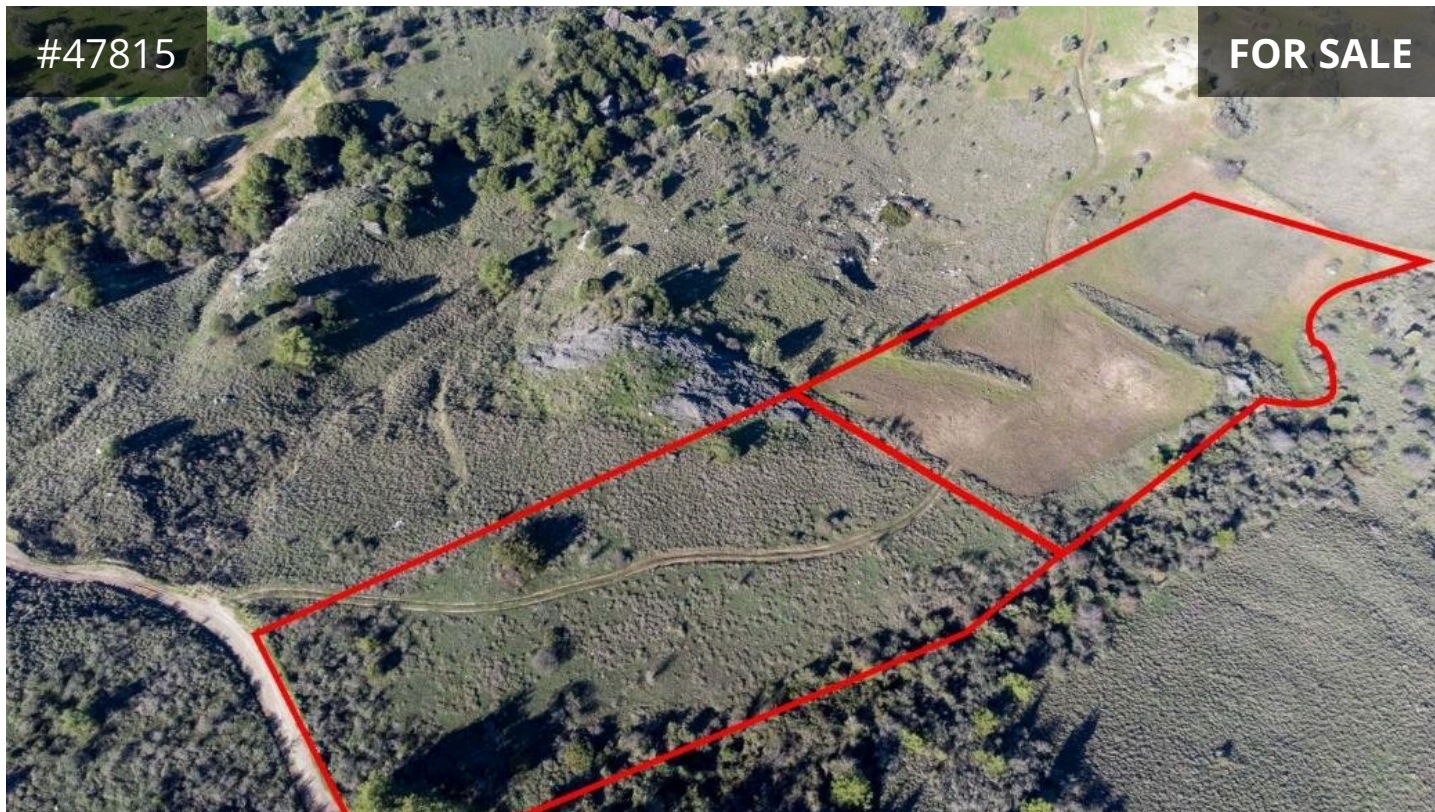

#47815

FOR SALE

Paphos, Prastio Pafou

20625 m² Area

Description

The assets are two fields in Prastio. They are located 800m from Kidasi - Agios Georgios road and 1,8km from Mousere - Archimandrita road. The fields have a total area 20,625sqm and benefit from a dirt-road access on their southern border.

€24,750

TYPE

Building Plot

PLOT

20625 m²