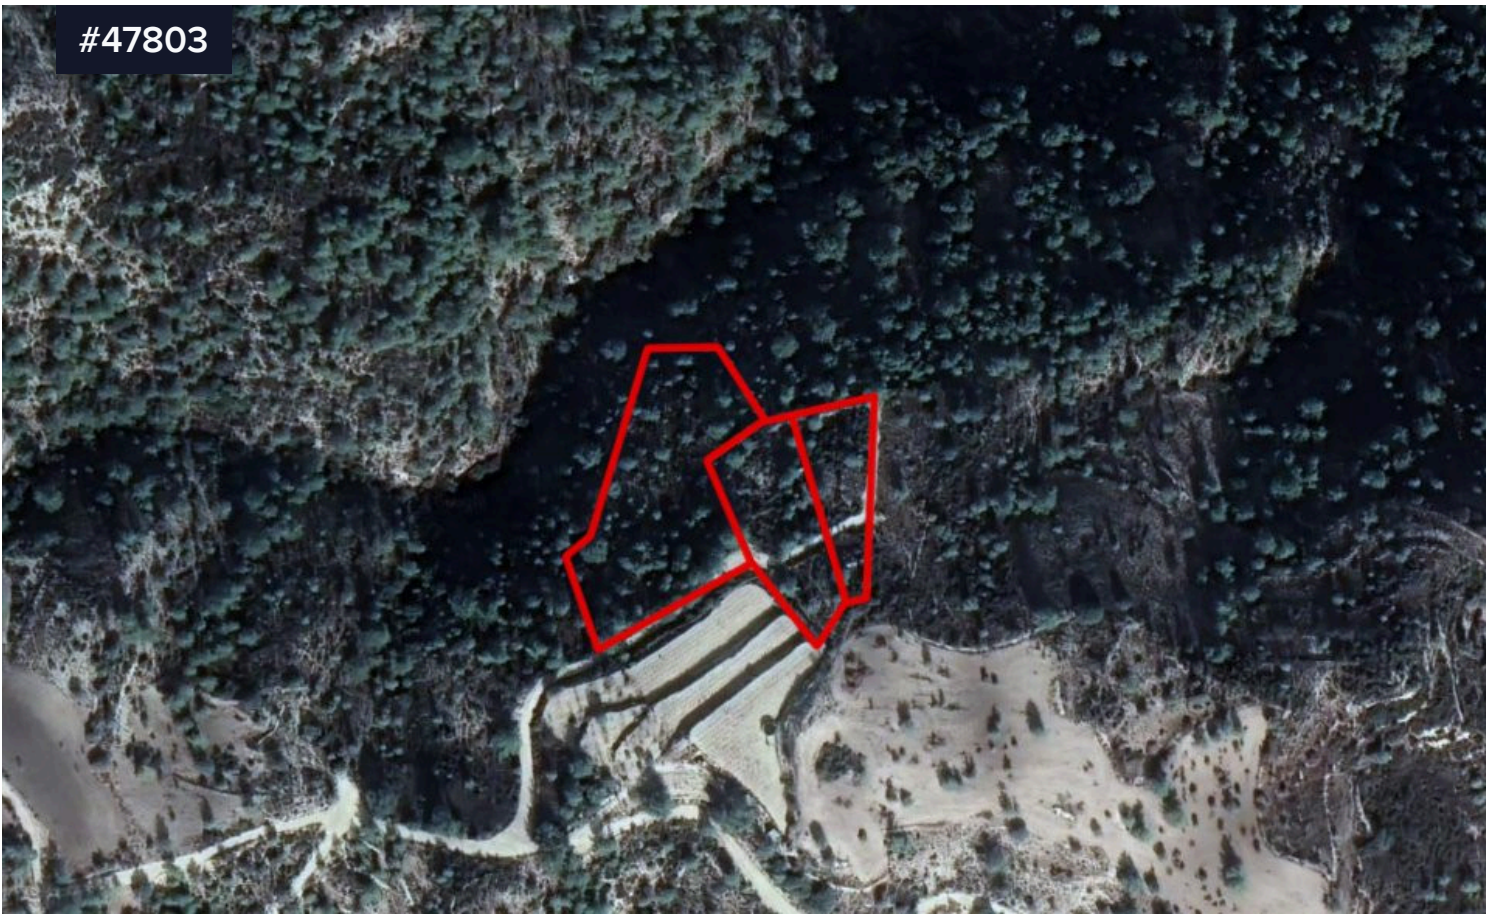

#47803

Fields in Arminou, Paphos

€24,600

 Arminou, Paphos

Area

 12172 m²

Type

Building Plot

The asset consists of three adjacent fields in Arminou. They are located 2km from the center of the community and 1.6km from the Arminou Reservoir. Within the fields, there are non-registered dirt roads. The fields have a total area of 12,172sqm.