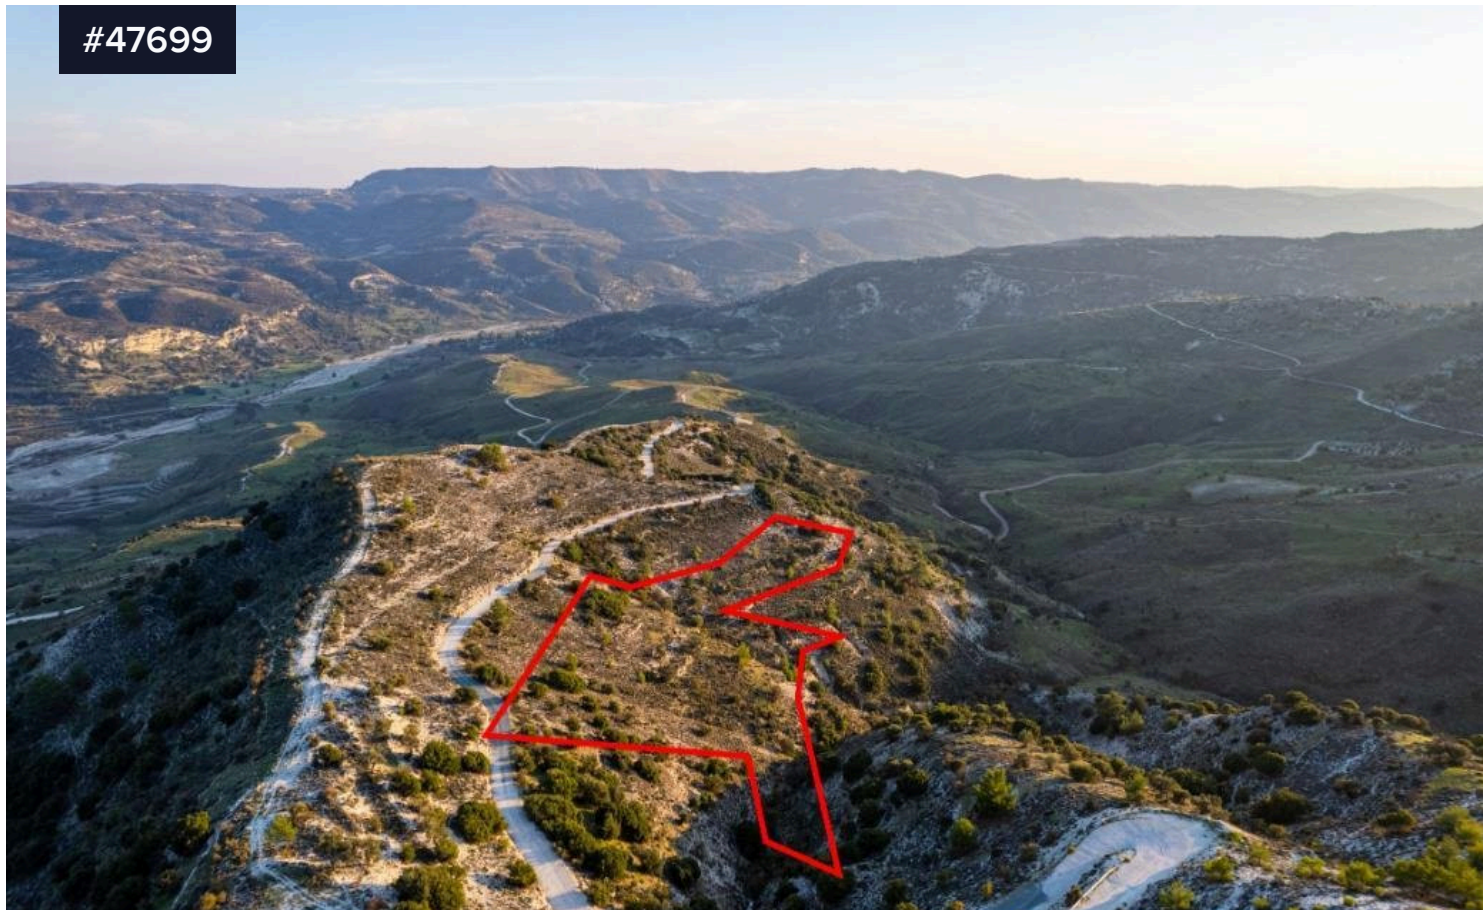

## Agricultural field in Salamiou, Paphos

€19,000

Area

 17057 m<sup>2</sup>

Type

Building Plot

The property is an agricultural field in Salamiou. It is located 1,8km from Salamiou and 2,5km from Kelokedara. The field has an area of 17,057sqm and it is situated 1.5km from the nearest registered road.