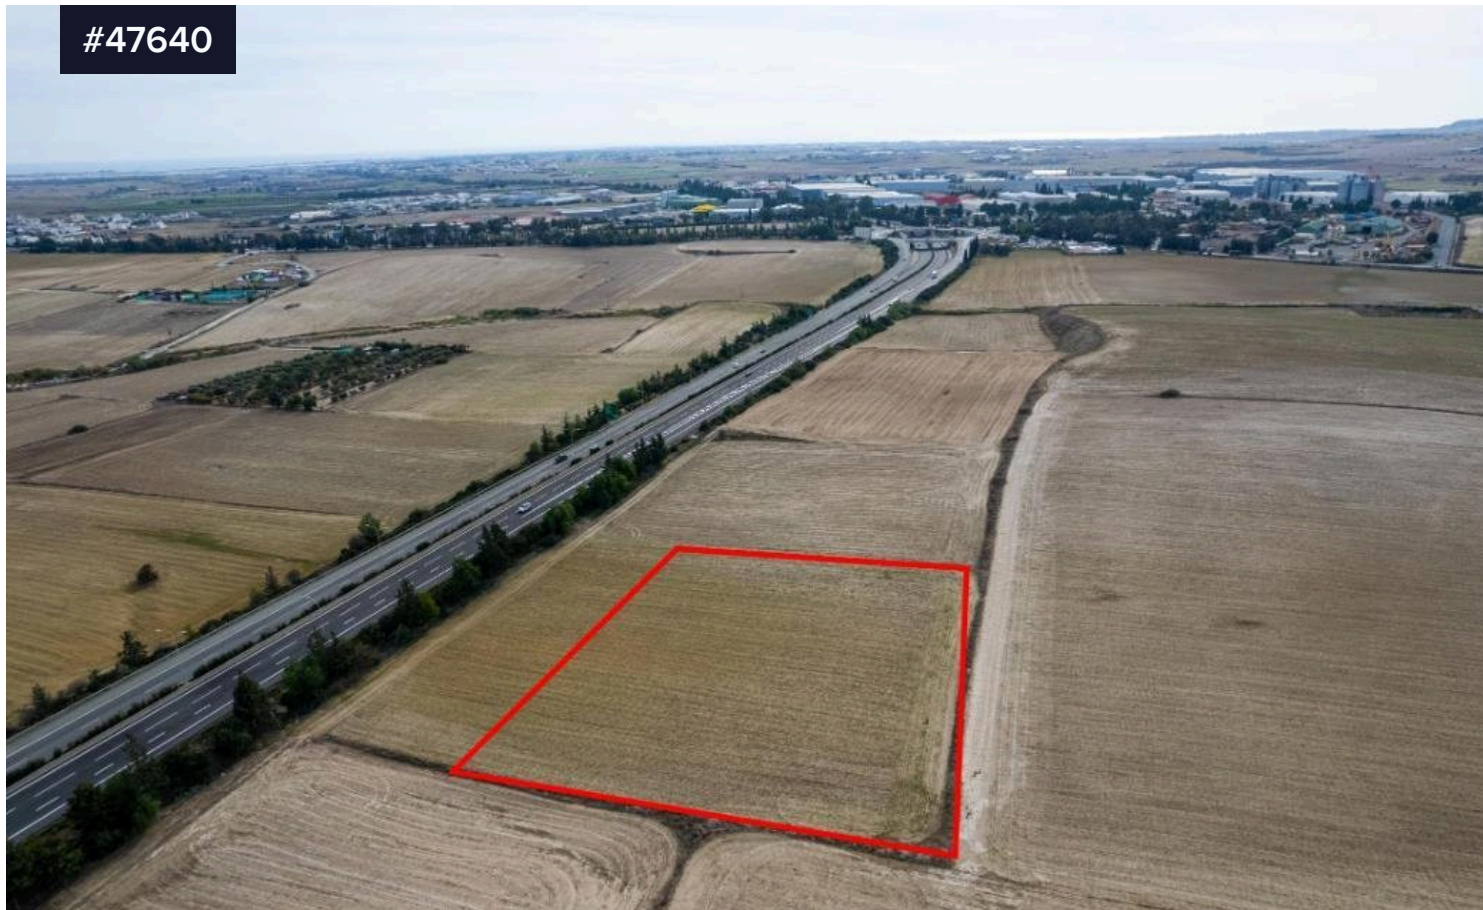

## Agricultural field in Aradippou, Larnaca

€80,000

Area

6021 m<sup>2</sup>

Type

Building Plot

The property is an agricultural field in Aradippou. It is located 4,8km from the center of the city and 35m from the highway.

The field has a total area land area of 6,021sqm.