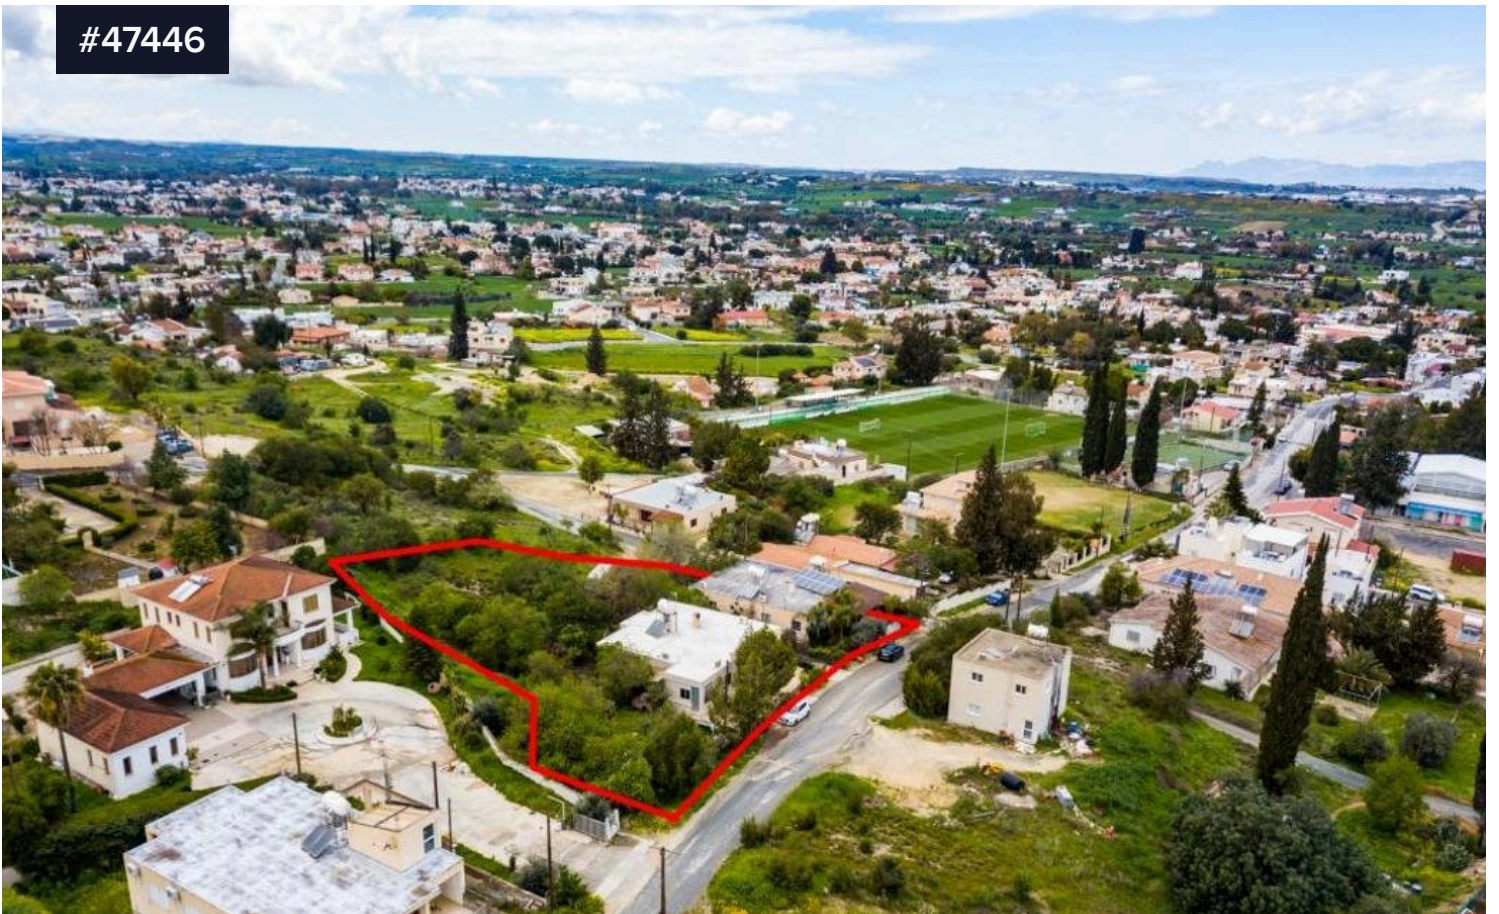

## Shared residential field in Dali, Nicosia

€60,000

Area

 2455 m<sup>2</sup>

Type

Building Plot

The asset is a 33% share of a residential field in Dali, located 700m from the centre of the community. It is in close proximity to amenities such as school, athletic centre, supermarkets, restaurants and cafes. The field has a total area of 2,455sqm and benefits from a combined road frontage of 90m.