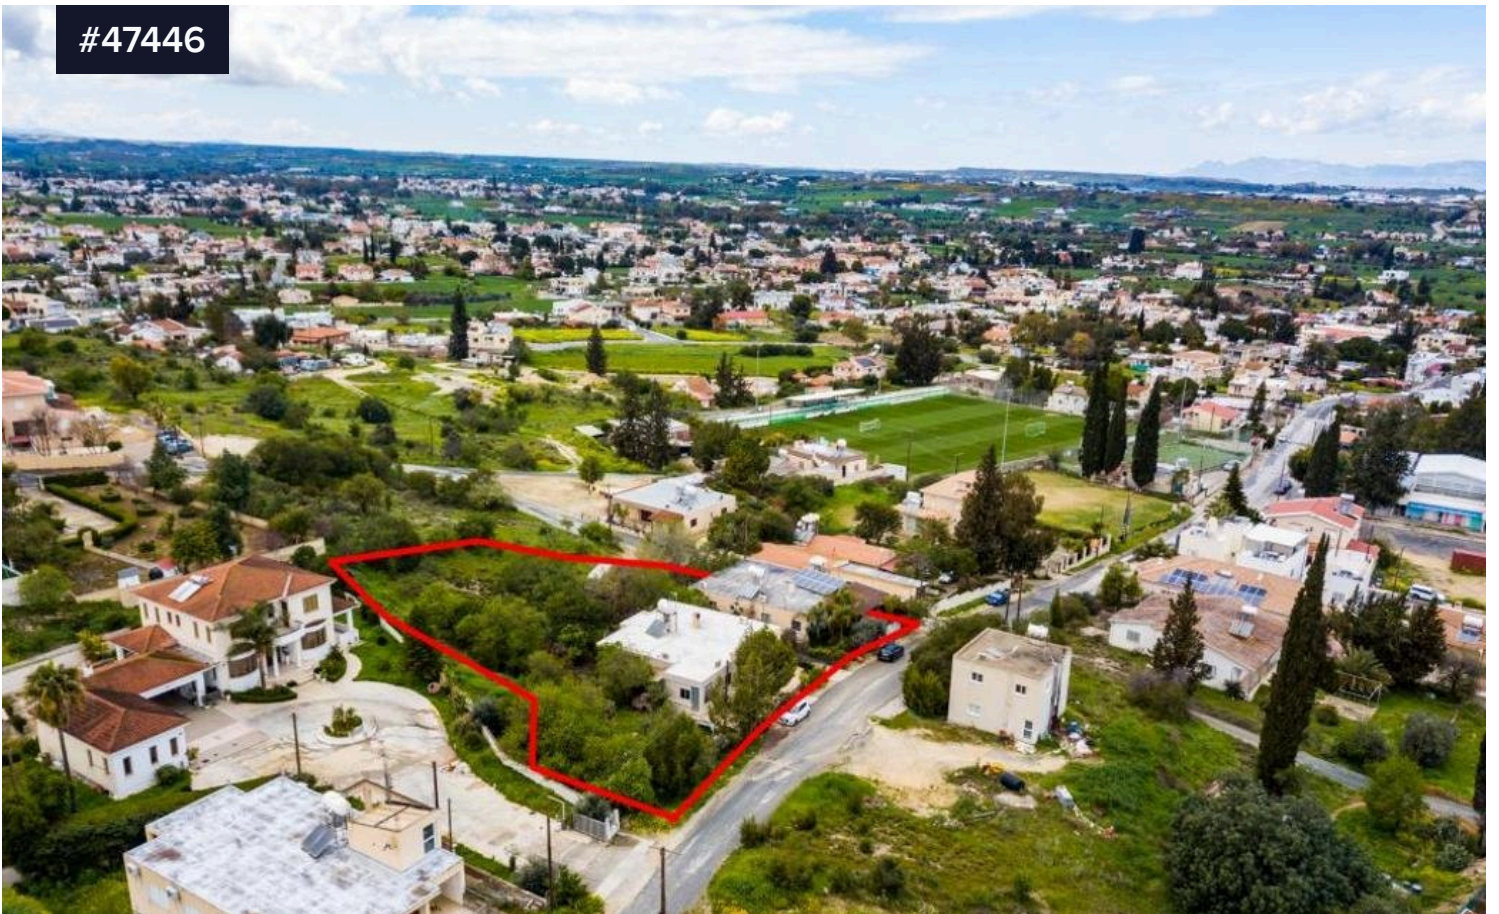

## Shared residential field in Dali, Nicosia

€60,000

Area

 2455 m<sup>2</sup>

Type

Building Plot

The asset is a 33% share of a residential field in Dali, located 700m from the centre of the community. It is in close in proximity to amenities such as school, athletic centre, supermarkets, restaurants and cafes. The field has a total area of 2,455sqm and benefits from a combined road frontage of 90m.