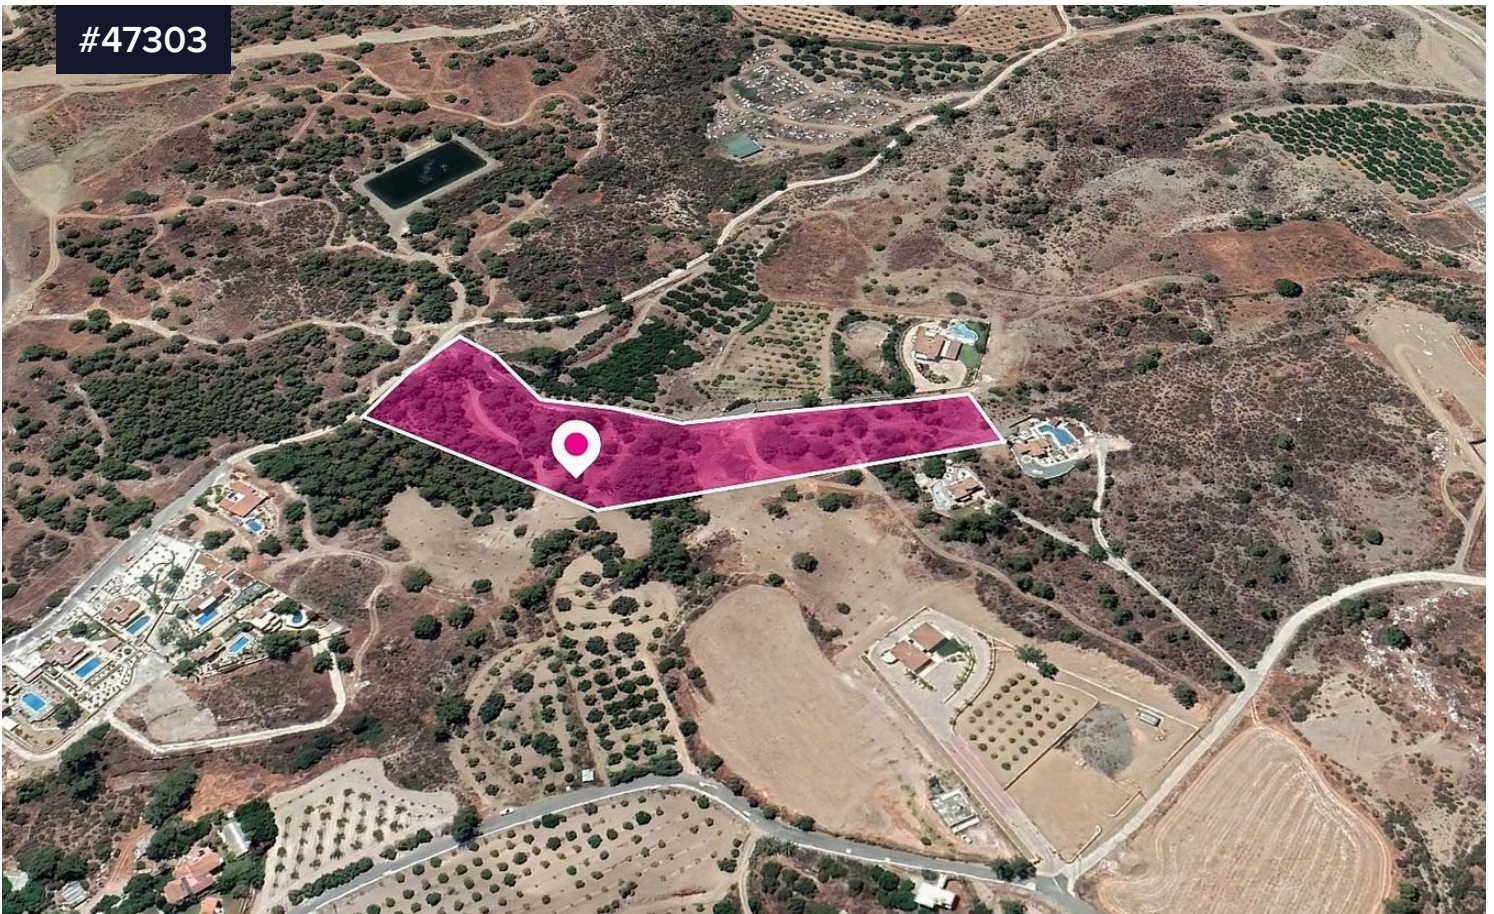

#47303

Shared Field, Makounta, Paphos

€60,000

Area

 **7767 m²**

Type

Field

This is a 50% share of a field extending to about 7,767 sqm out of 15,534 sqm. in total. The property is irregularly shaped with an even surface. Access to the field is via a registered road.

The property falls within Zone Δα3, with a building coefficient of 5%, coverage of 5%, and permission for 2 floors (7m) of construction.

GPS coordinates: 35.059623 32.493084