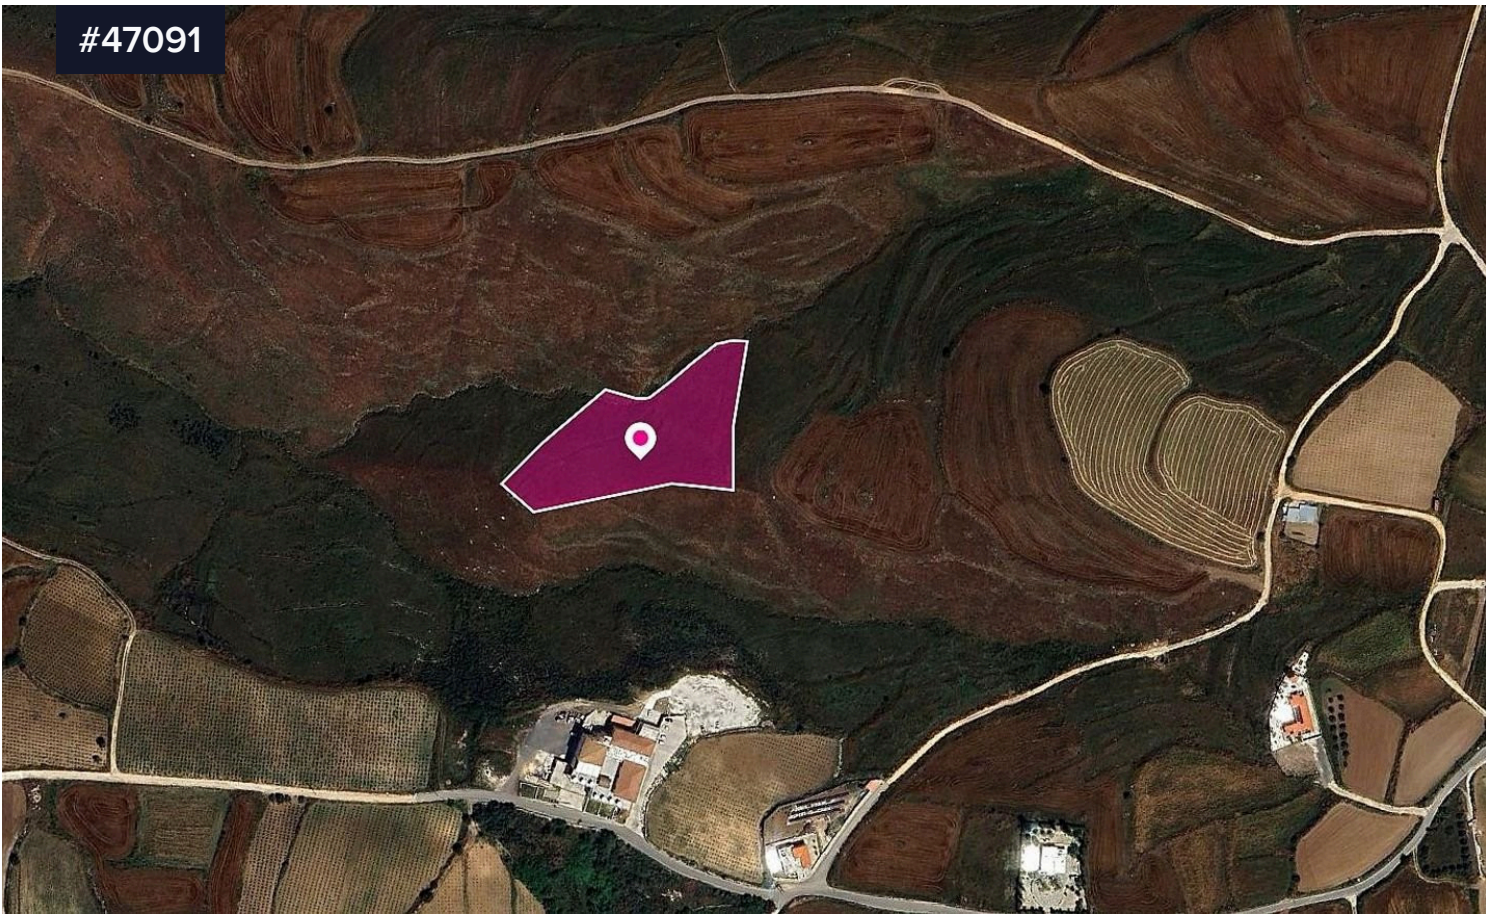

## Agricultural Field, Kathikas, Paphos

€17,000

 Kathikas, Paphos

Area

 7358 m<sup>2</sup>

Type

Field

Agricultural field, extending to about 7.358 sq.m. in total.

The asset is located approx. 900m west from Kathika's community, and approx 120m north of Vasiliko winery

The property falls within Zone Δα31, with a building coefficient of 10%, coverage of 10%, and permission for 1 floors (5m) of construction.

Location Coordinates: 34.915589983, 32.41299695