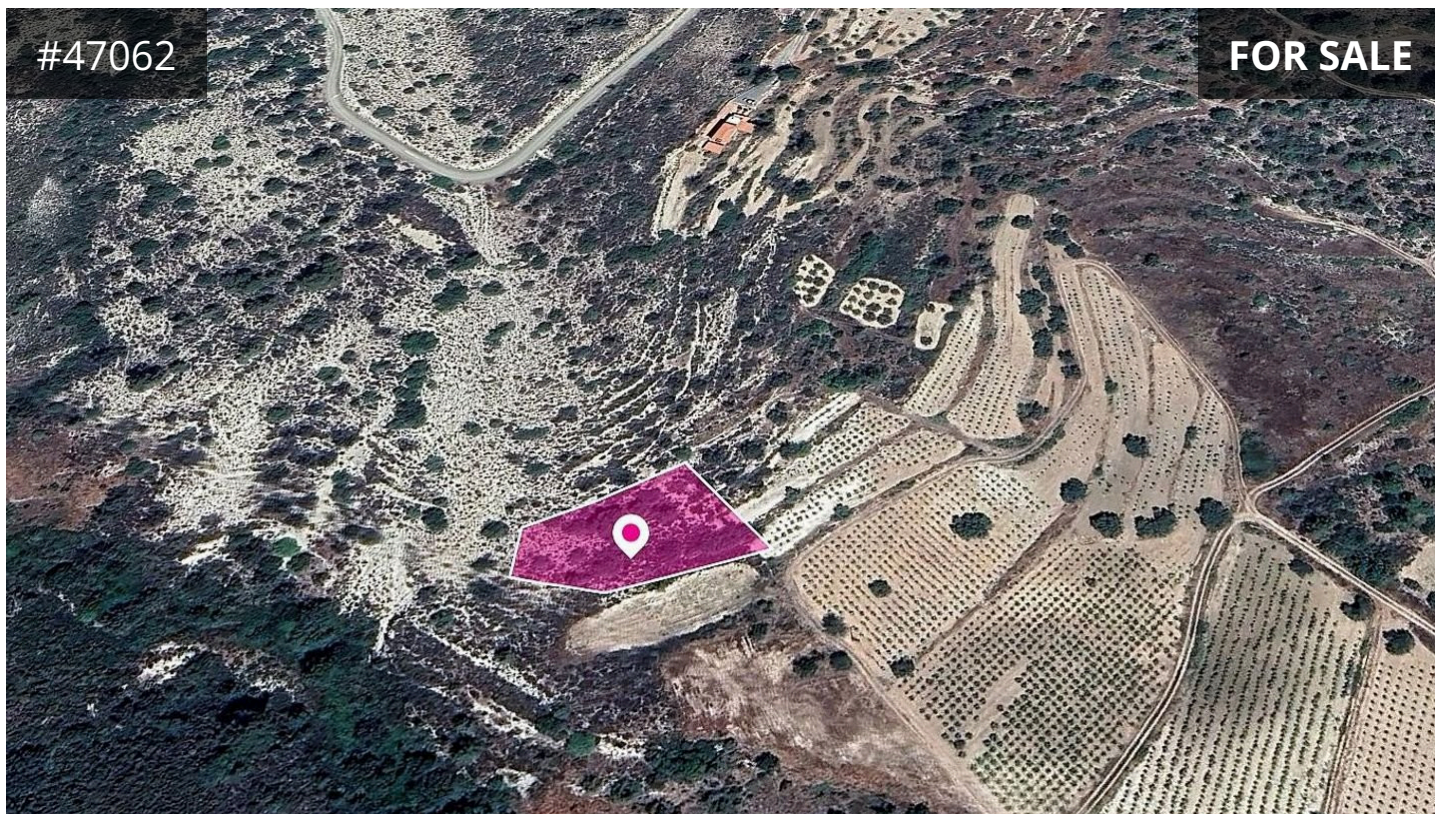

#47062

FOR SALE

Limassol, Agios Mamas

KALOGIROU
REAL ESTATE

Description

€16,000

The property is a residential field of 2,007 sq.m. in total and it is located 400 meters(approx.) west of Agios Mamas - Korfi road and 800m(approx.) southwest of the community centre. The adjacent field is also available for sale ref.no. #43915.

TYPE

Field

The property falls within Zone H6α, with a building coefficient of 25%, coverage of 15%, and permission for 2 floors (8.3m) of construction.

GPS coordinates: 34.842897, 32.945622

kalogirourealestate.com