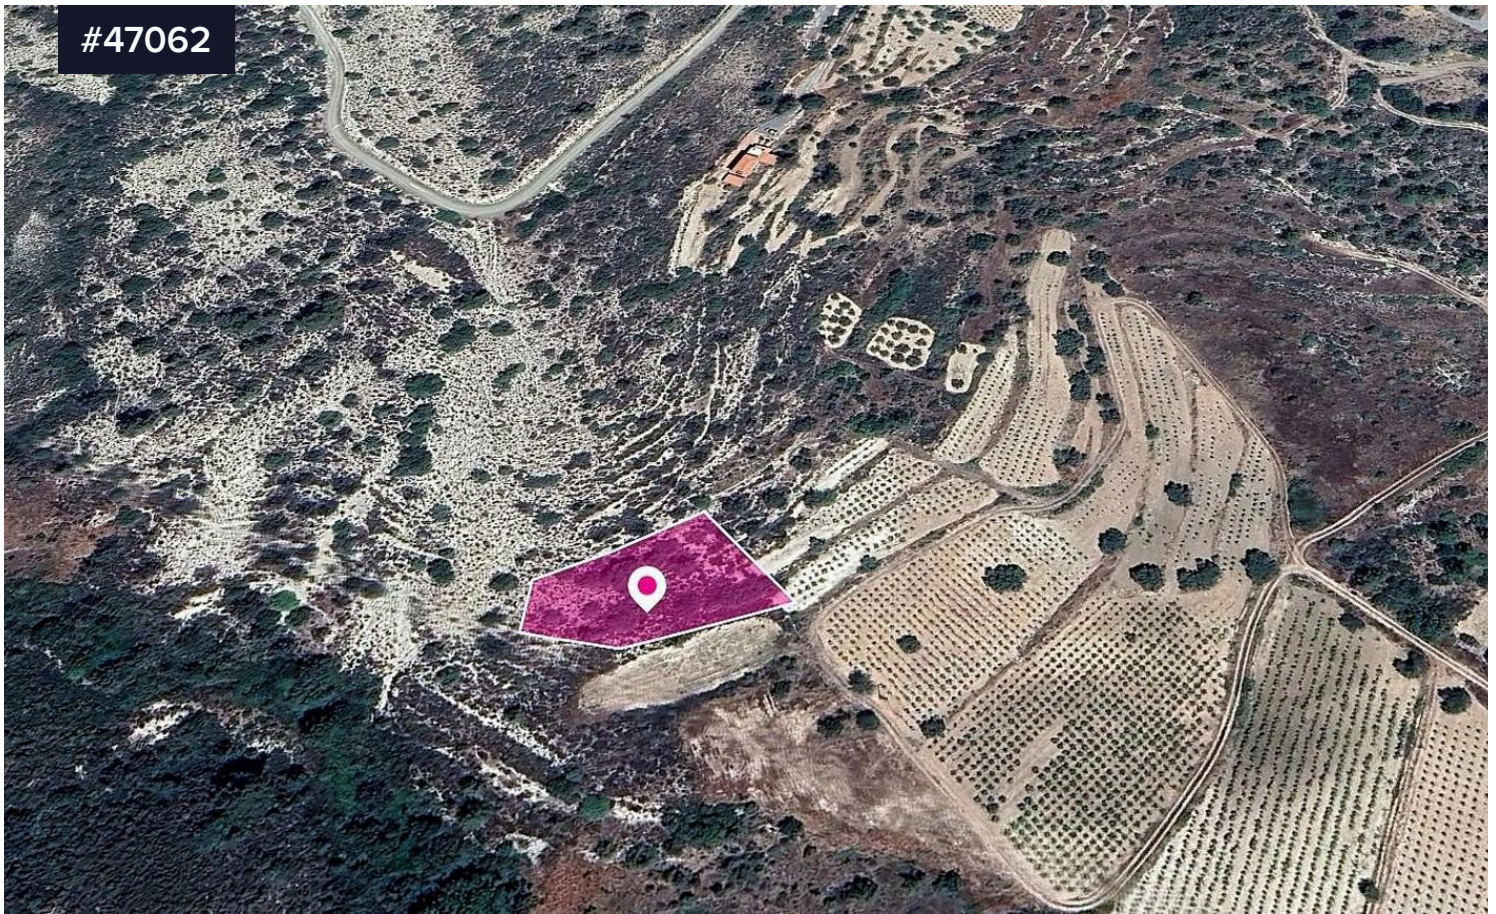

## Residential field in Agios Mamas Community, Limassol

€13,000 <sup>+VAT</sup>

 Agios Mamas, Limassol

Area

 2007 m<sup>2</sup>

Type

Field

The property is a residential field of 2,007 sq.m. in total and it is located 400 meters(approx.) west of Agios Mamas – Korfi road and 800m(approx.) southwest of the community centre. The adjacent field is also available for sale ref.no. #43915.

The property falls within Zone H6α, with a building coefficient of 25%, coverage of 15%, and permission for 2 floors (8.3m) of construction.

GPS coordinates: 34.842897, 32.945622