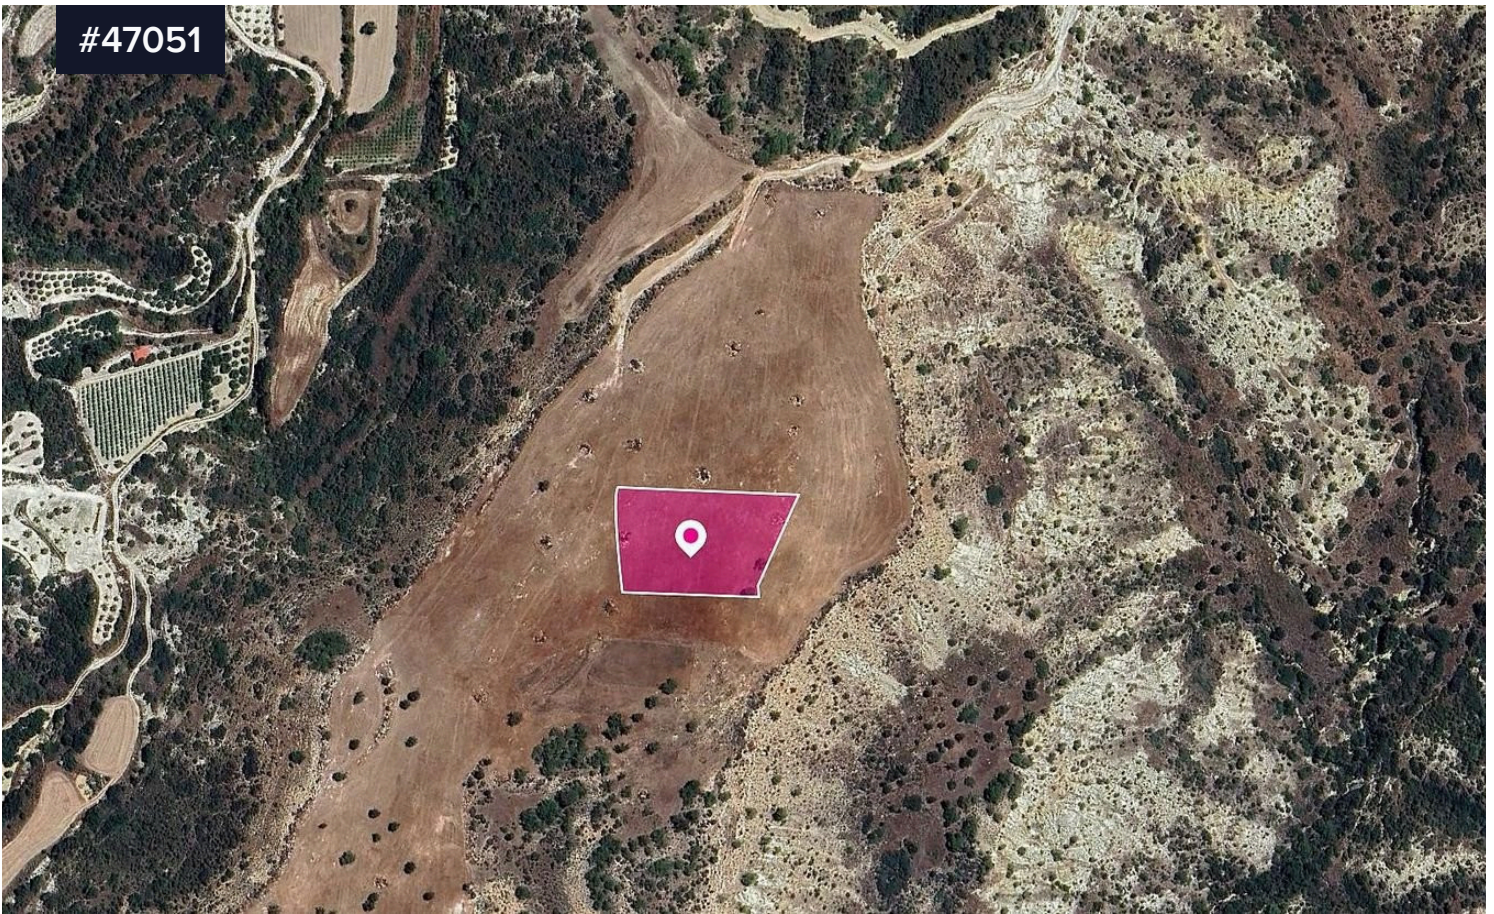

#47051

Agricultural Field, Pissouri, Limassol

€11,000

 Pissouri, Limassol

Area

 **5686 m²**

Type

Field

Agricultural field, extending to about 5,686 sq.m. in total.

The asset is located approx. 1km south of Limassol - Paphos highway and approx. 2 km west of Pissouri area.

The property falls within Zone Γ3, with a building coefficient of 10%, coverage of 10%, and permission for 2 floors (8.3m) of construction.

GPS coordinates: 34.666389 32.673946