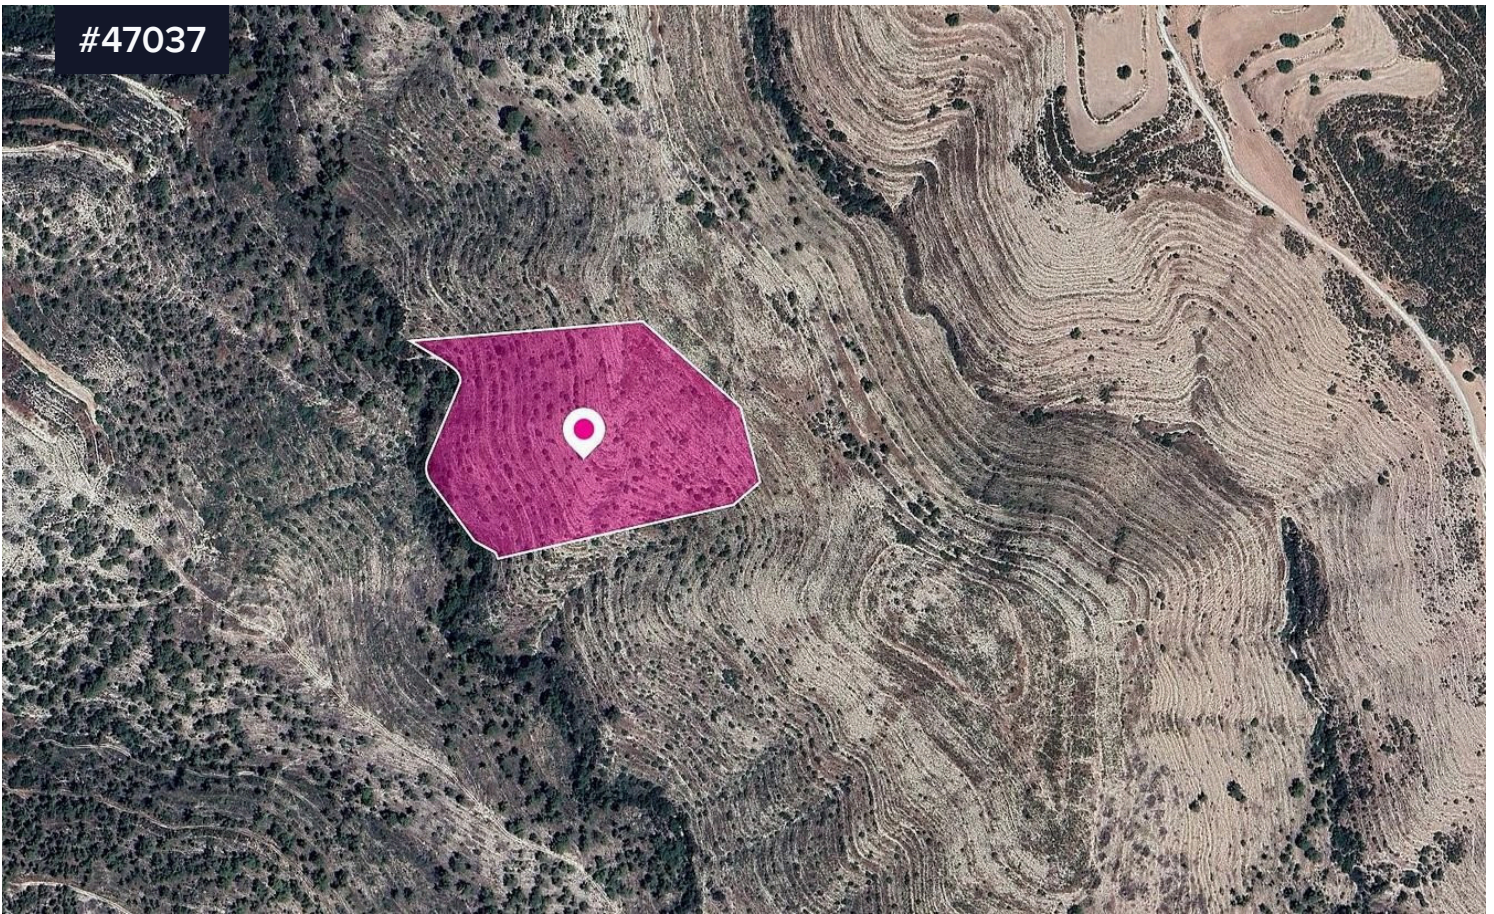

## Field, Agios Therapon, Limassol

€14,000

Area

 **38462 m<sup>2</sup>**

Type

Field

Special protection field, extending to about 38,462 sq.m. in total.

The asset is located approx. 3km northwest of Agios Therapon village and approx. 3km north of Lofou village.

The property falls within Zone Z1, with a building coefficient of 6%, coverage of 6%, and permission for 2 floors (8.3m) of construction.

GPS coordinates: 34.789563 32.869458