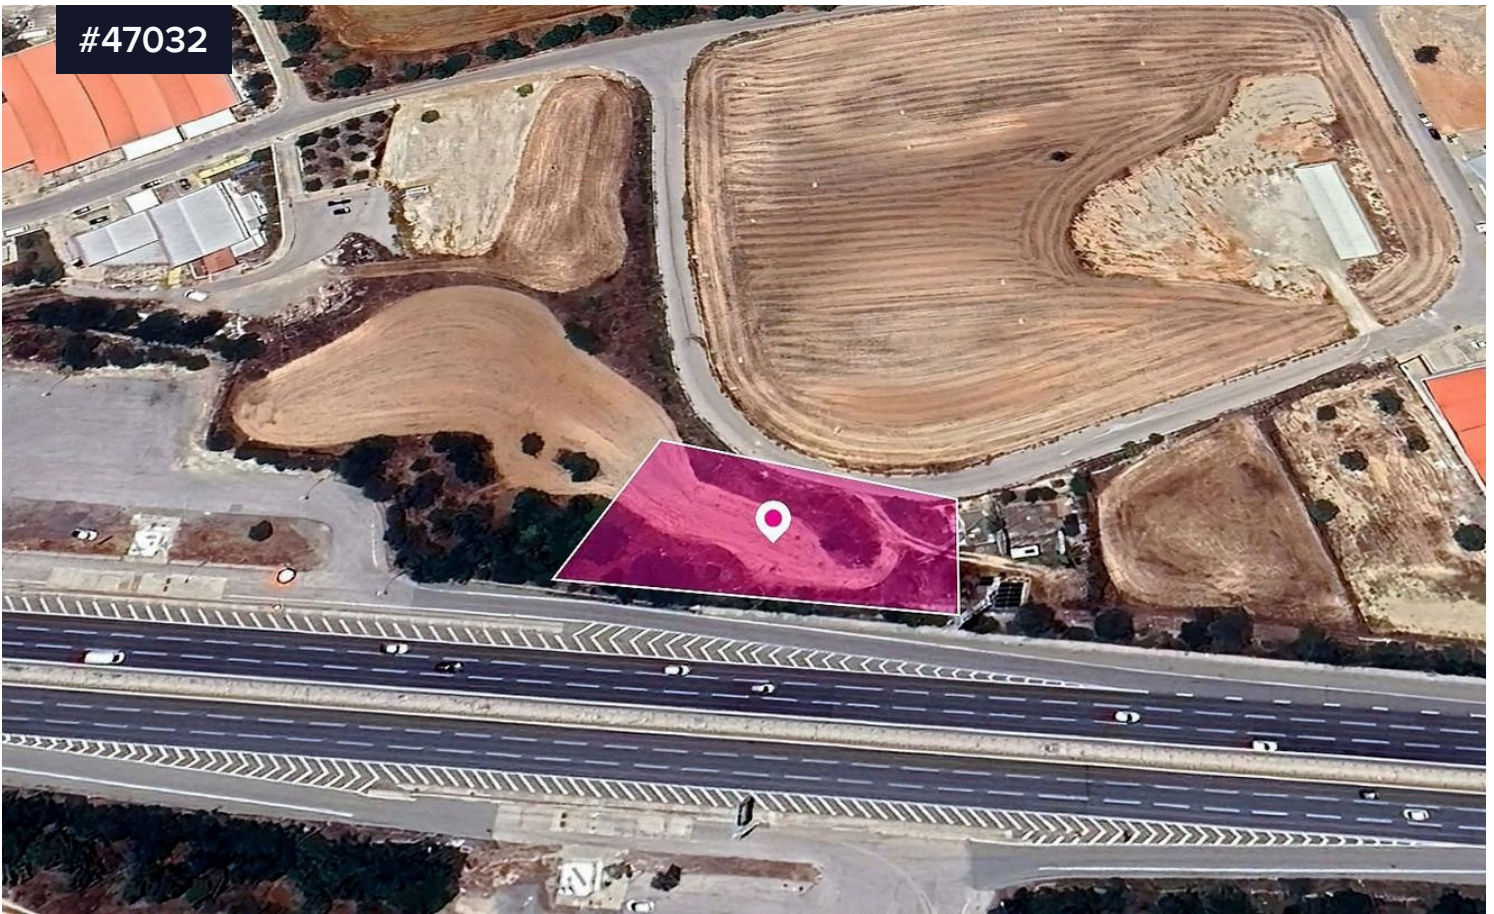

## (Share) Field in Latsia, Agios Georgios, Nicosia

€88,000

Area

 1688 m<sup>2</sup>

Type

Field

The land development is located in Latsia Municipality, Nicosia District, a short distance west of the old Nicosia – Limassol main road and it abuts along its western boundary onto Nicosia – Limassol highway with a frontage of approximately 76 meters.

The field has almost rectangular shape with fairly level surface with a slight incline to the northwest and partly abuts onto registered asphalted road with a frontage of approximately 50 meters.

The share for sale is 75% which corresponds to 1.688,25 m<sup>2</sup>.