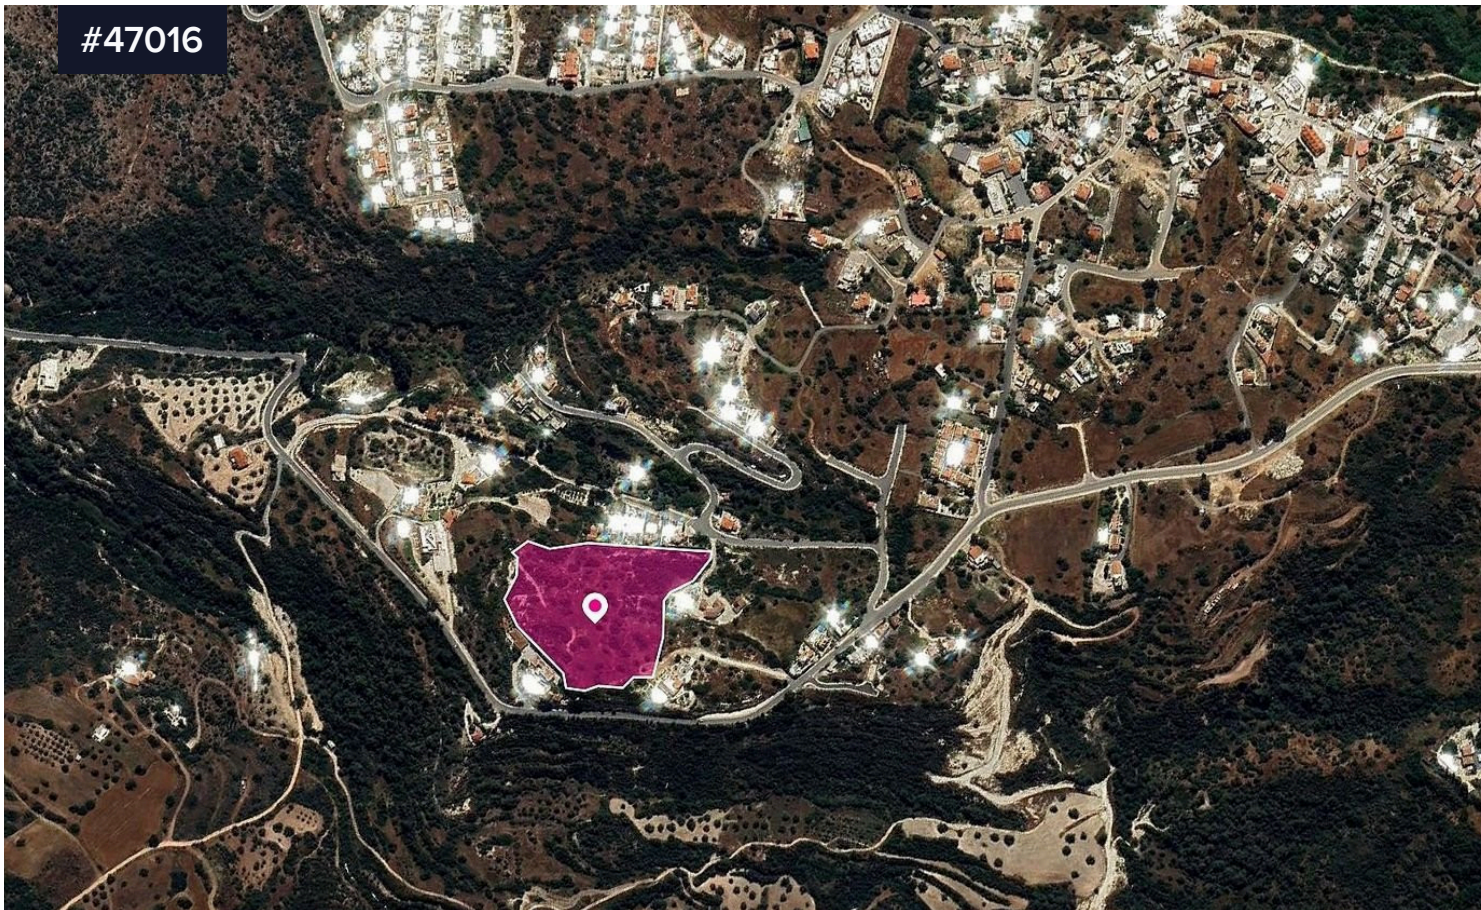

## (Share) Residential Field, Neo Chorio, Paphos

€76,000 <sup>+VAT</sup>

Area

 3311 m<sup>2</sup>

Type

Field

15% share of a residential field, extending to about 22.074 sq.m. in total.  
The property is rectangularly shaped.

The asset is located approx. 2m from the motorway.

The property falls within Zone Ka10β, with a building coefficient of 30%,  
coverage of 20%, and permission for 2 floors (7m) of construction.

Location Coordinates: 35.03230501, 32.36458932