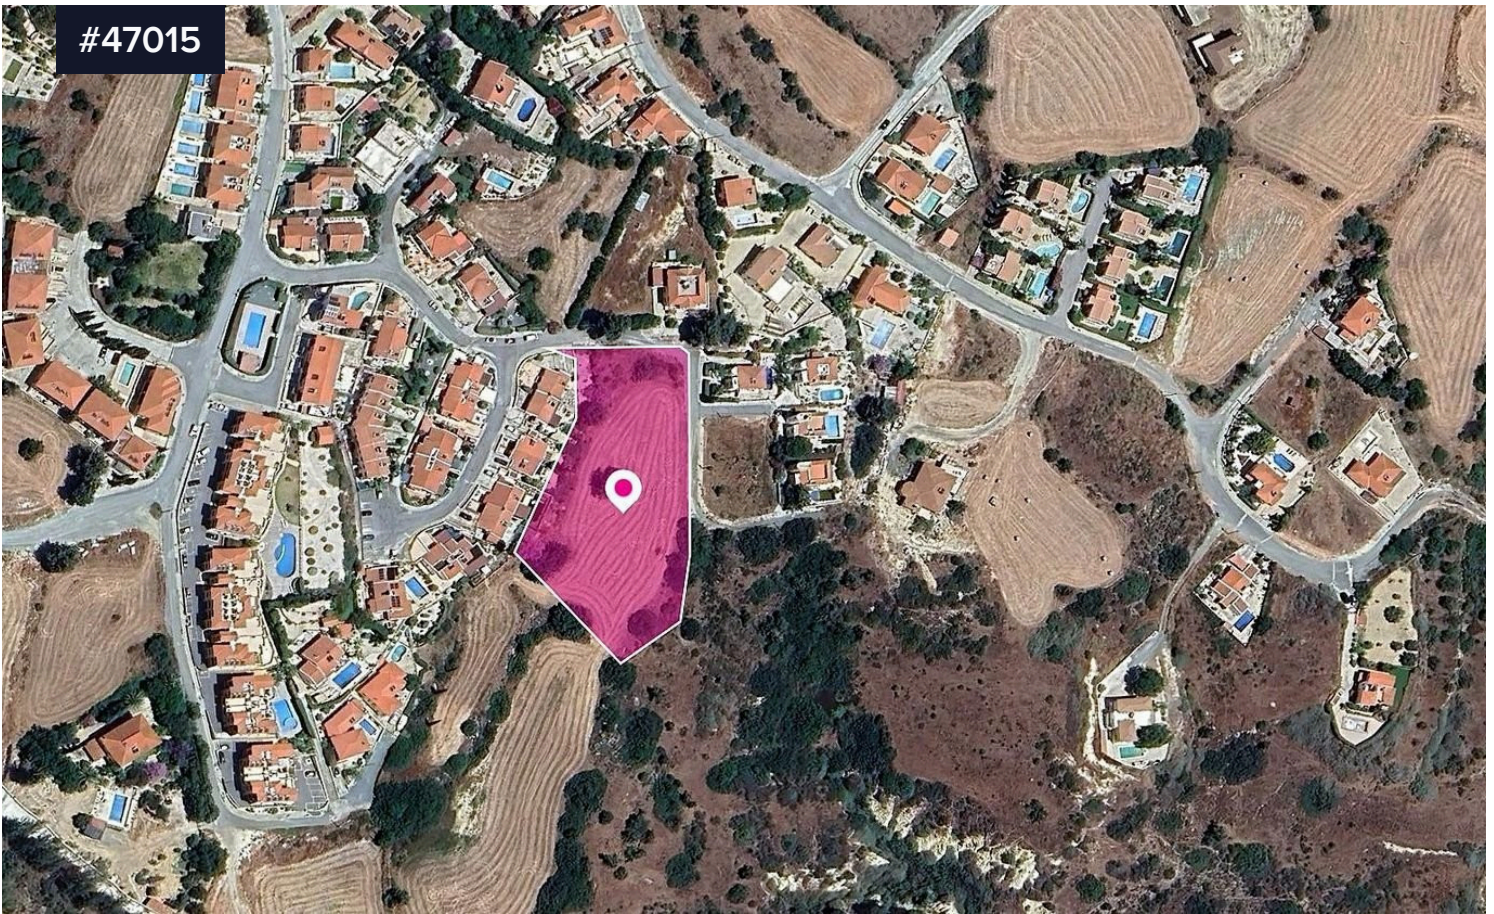

## Residential Field, Pissouri, Limassol

€60,000 <sup>+VAT</sup>

 Pissouri, Limassol

Area

 **5352 m<sup>2</sup>**

Type

**Field**

Residential Field, extending to about 5.352 sq.m. in total. The property has a flat surface.

The asset is located approx. 350m from Pissouri centre.

The property falls within Zone H3, with a building coefficient of 60%, coverage of 35%, and permission for 2 floors (8.3m) of construction.

GPS coordinates: 34.666261 32.704180