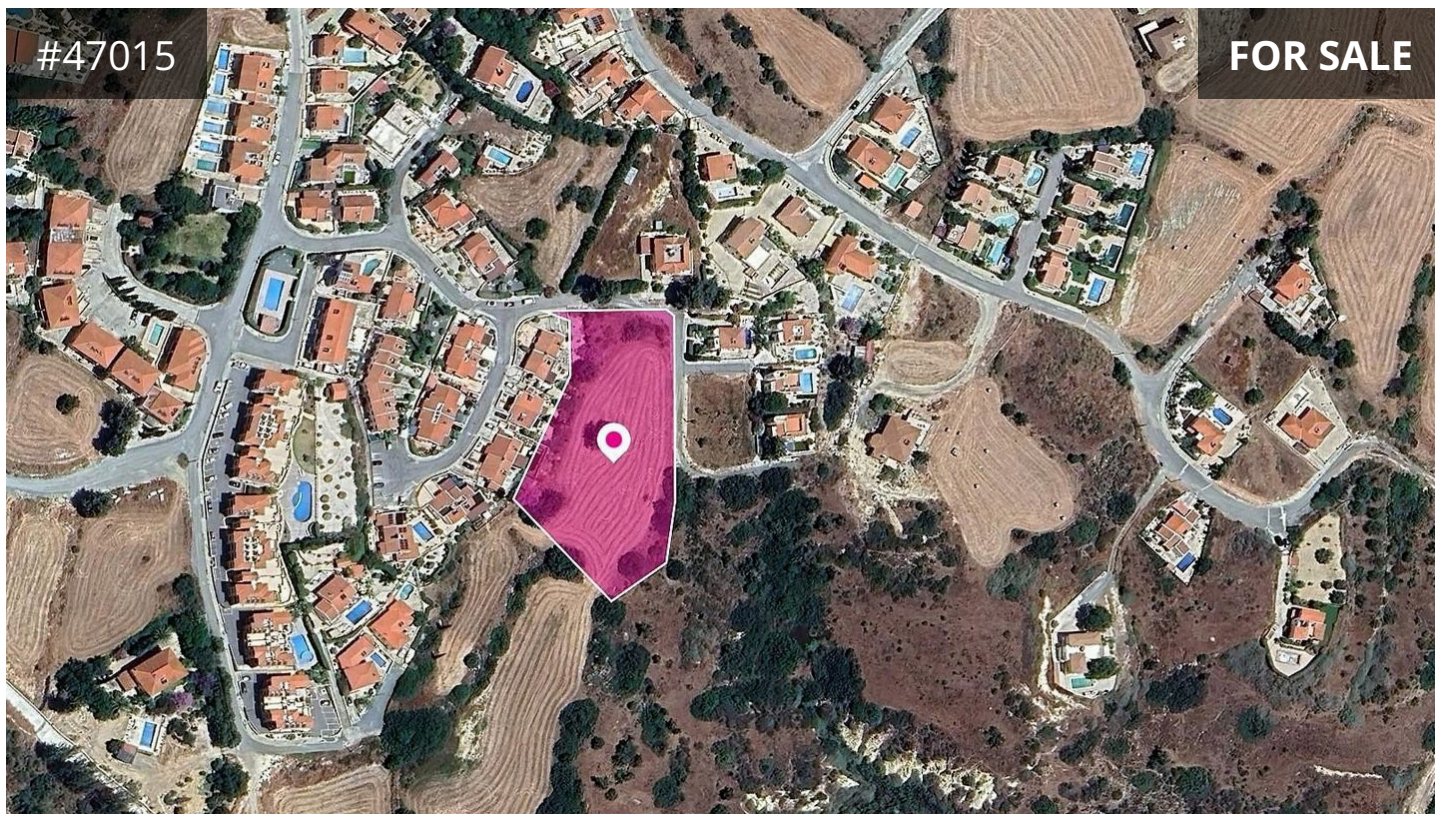

#47015

FOR SALE

## Limassol, Pissouri

### Description

€64,000

Residential Field, extending to about 5.352 sq.m. in total. The property has a flat surface.

TYPE

Field

The asset is located approx. 350m from Pissouri centre.

The property falls within Zone H3, with a building coefficient of 60%, coverage of 35%, and permission for 2 floors (8.3m) of construction.

GPS coordinates: 34.666261 32.704180