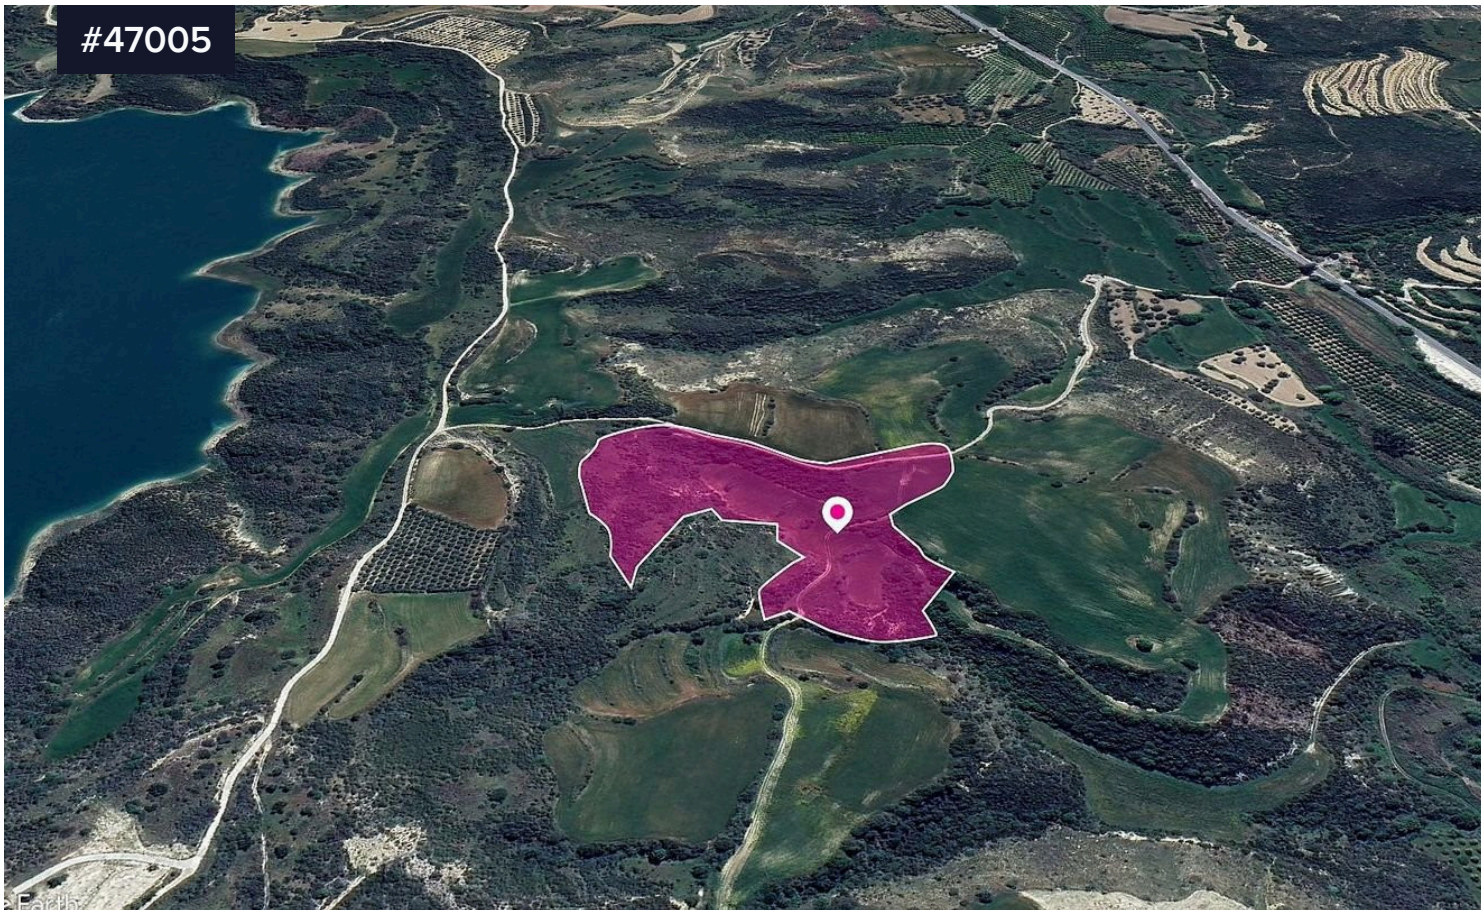

## Field in Kato Akourdaleia, Paphos

€48,000

Area

 **37459 m<sup>2</sup>**

Type

Field

Agricultural field, extending to about 37.459 sq.m. in total.

The asset is located approx. 1.6km northeast from the village centre and approx. 250m west of the “Evretou Dam”.

The property falls within Zone Γ3, with a building coefficient of 10%, coverage of 10%, and permission for 2 floors (8.3m) of construction.

Location Coordinates: 34.96439731, 32.46407224