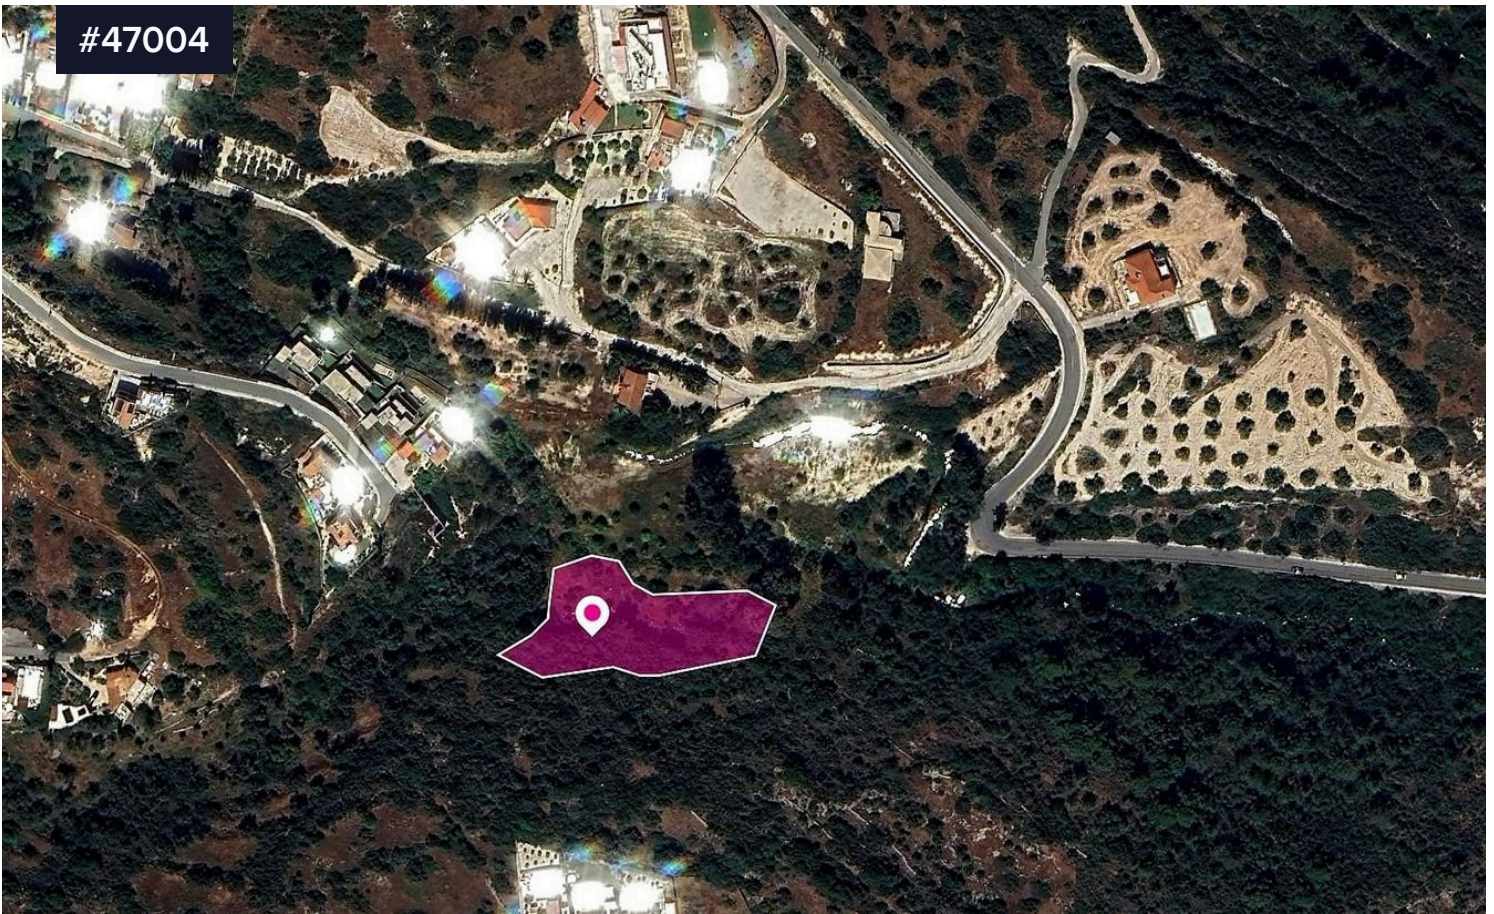

#47004

(Share) Touristic Field, Neo Chorio, Paphos €41,000 ^{+VAT}

Area

2258 m²

Type

Field

75% share of a touristic field, extending to about 3011 sq.m. in total.

The asset is located approx. 20m south of the main road Latsi - Neo Chorio and approx. 750m northeast of Neo Chorio community

The property falls within a dual Zone Δα31 (33%), with a building coefficient of 10%, coverage of 10%, and permission for 1 floors (5m) of construction and Zone T365(67%), with a building coefficient of 30%, coverage of 20%, and permission for 2 floors (7m) of construction.

Location Coordinates: 35.0327575316, 32.36839893