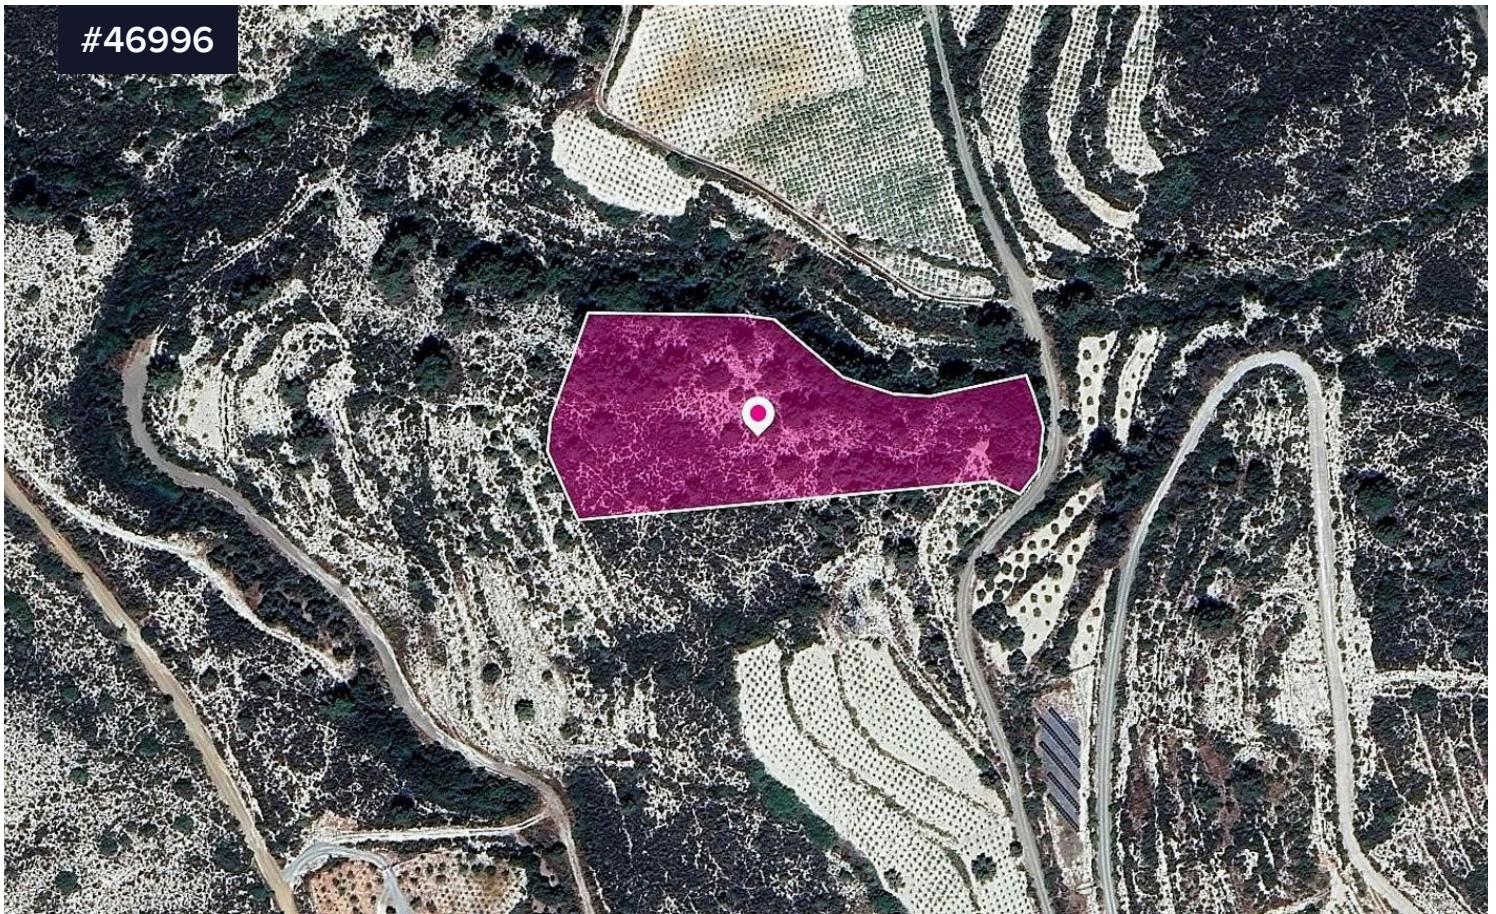

## Field in Agios Mamas Community, Limassol

€9,500

 Agios Mamas, Limassol

Area

 **7481 m<sup>2</sup>**

Type

**Field**

Agricultural field of 7,479 sq.m. in total. Access to the field is via a registered dirt road along its northeastern boundary on a ravine along its north-western boundary.

The asset is located approx. 1.8 km southwest of the village.

The property falls within Zone Γ3, with a building coefficient of 10%, coverage of 10%, and permission for 2 floors (8.3m) of construction.

GPS coordinates: 34.841021 32.930027