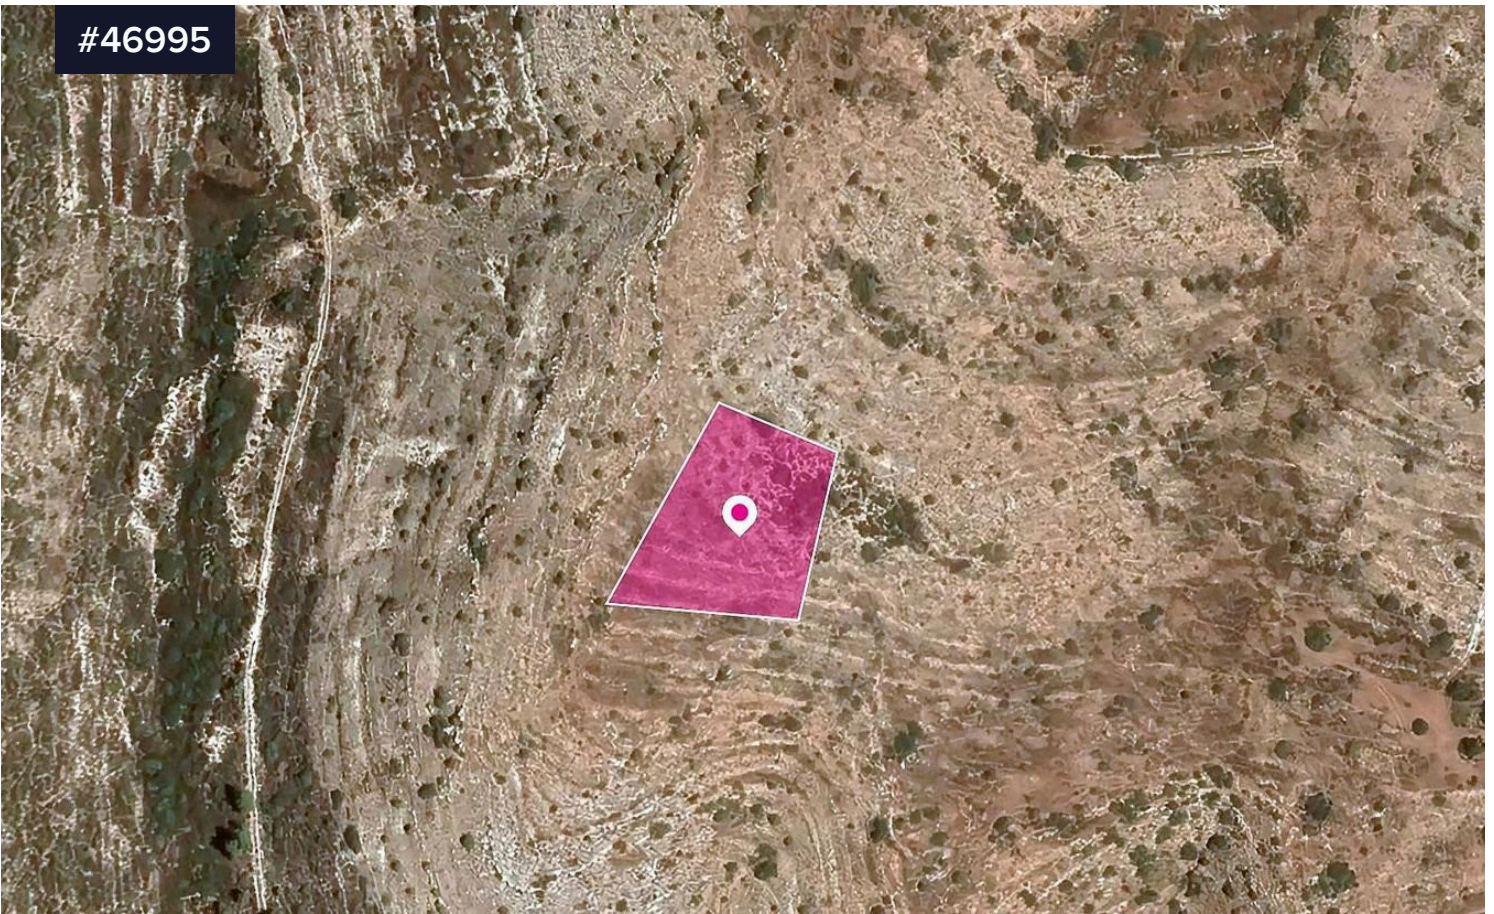

## Agricultural Field, Agios Amvrosios, Limassol

€5,500

Area

 3345 m<sup>2</sup>

Type

Field

Agricultural field, extending to about 3,345 sq.m. in total.

The asset is located approx. 3,5km southwest of Pano Kivides area and approx. 4km northeast of Prastio community

The property falls within Zone Γ3, with a building coefficient of 10%, coverage of 10%, and permission for 2 floors (8.3m) of construction.

GPS coordinates: 34.739430 32.821529