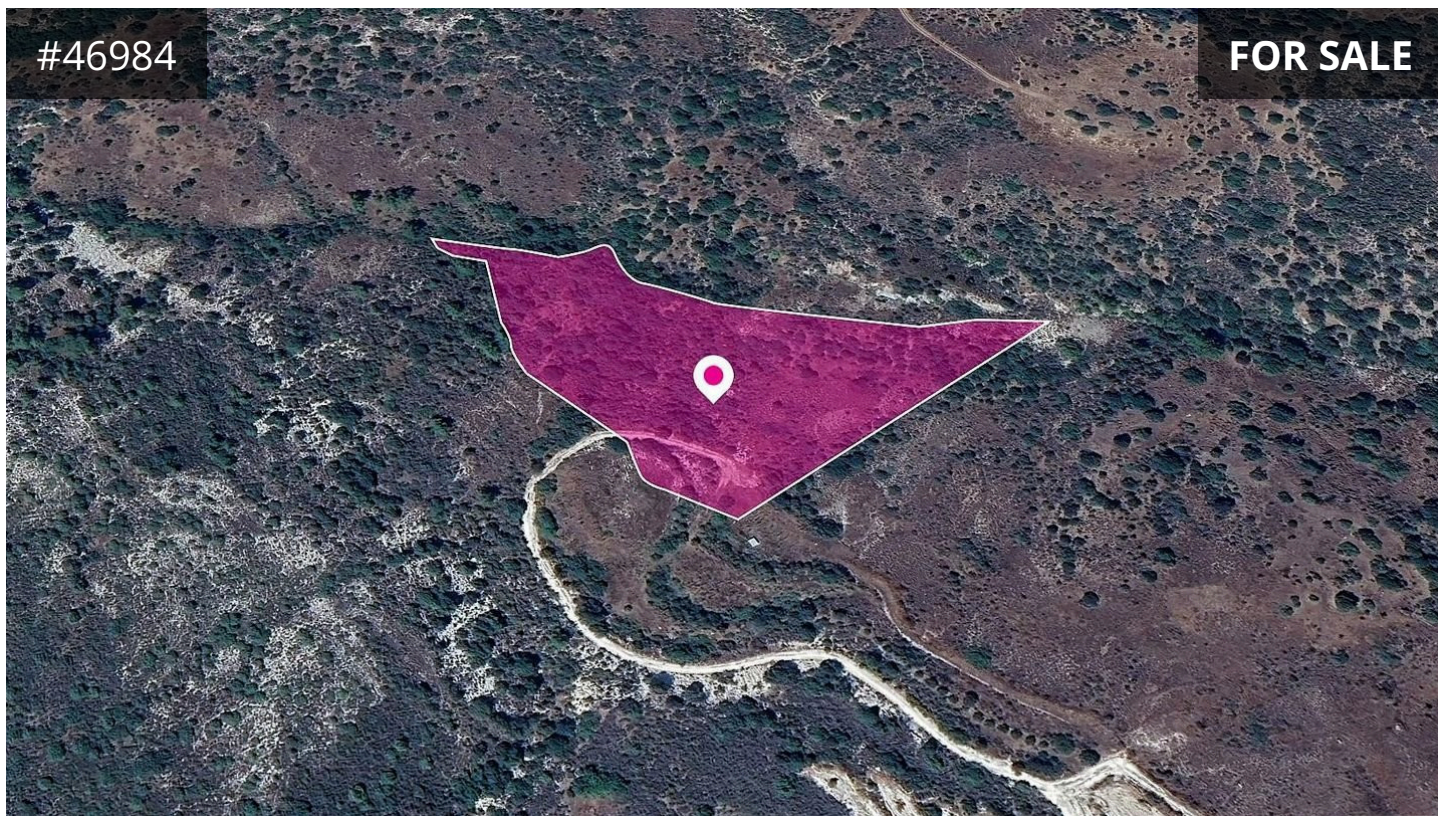

#46984

FOR SALE

Paphos, Prastio Pafou

Description

€9,500

Field, extending to about 17726 sq.m. in total.

The asset is located approx. 19km from the motorway and approx. 20km from the beach.

The property falls within Zone AZ, with a building coefficient of 0%, coverage of 0%, and permission for 0 floors (0m) of construction.

Location Coordinates: 34.77365182, 32.68210375

| TYPE | Field |
|------|-------|
|------|-------|