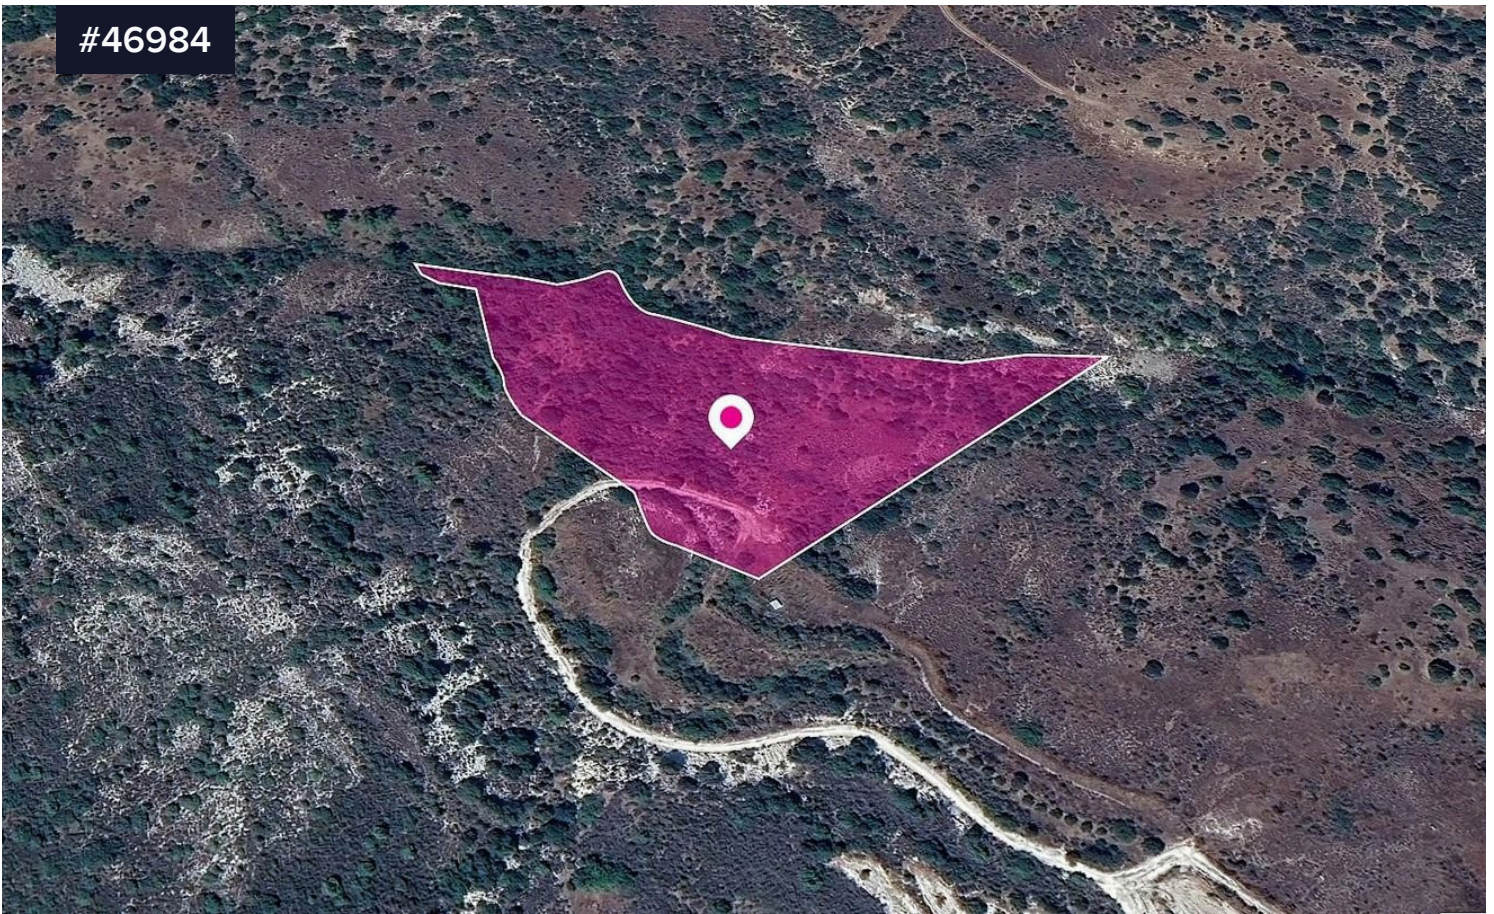

## Field in Prastio, Paphos

€8,000

 Prastio Pafou, Paphos

Area

 17726 m<sup>2</sup>

Type

Field

Field, extending to about 17726 sq.m. in total.

The asset is located approx. 19km from the motorway and approx. 20km from the beach.

The property falls within Zone AZ, with a building coefficient of 0%, coverage of 0%, and permission for 0 floors (0m) of construction.

Location Coordinates: 34.77365182, 32.68210375