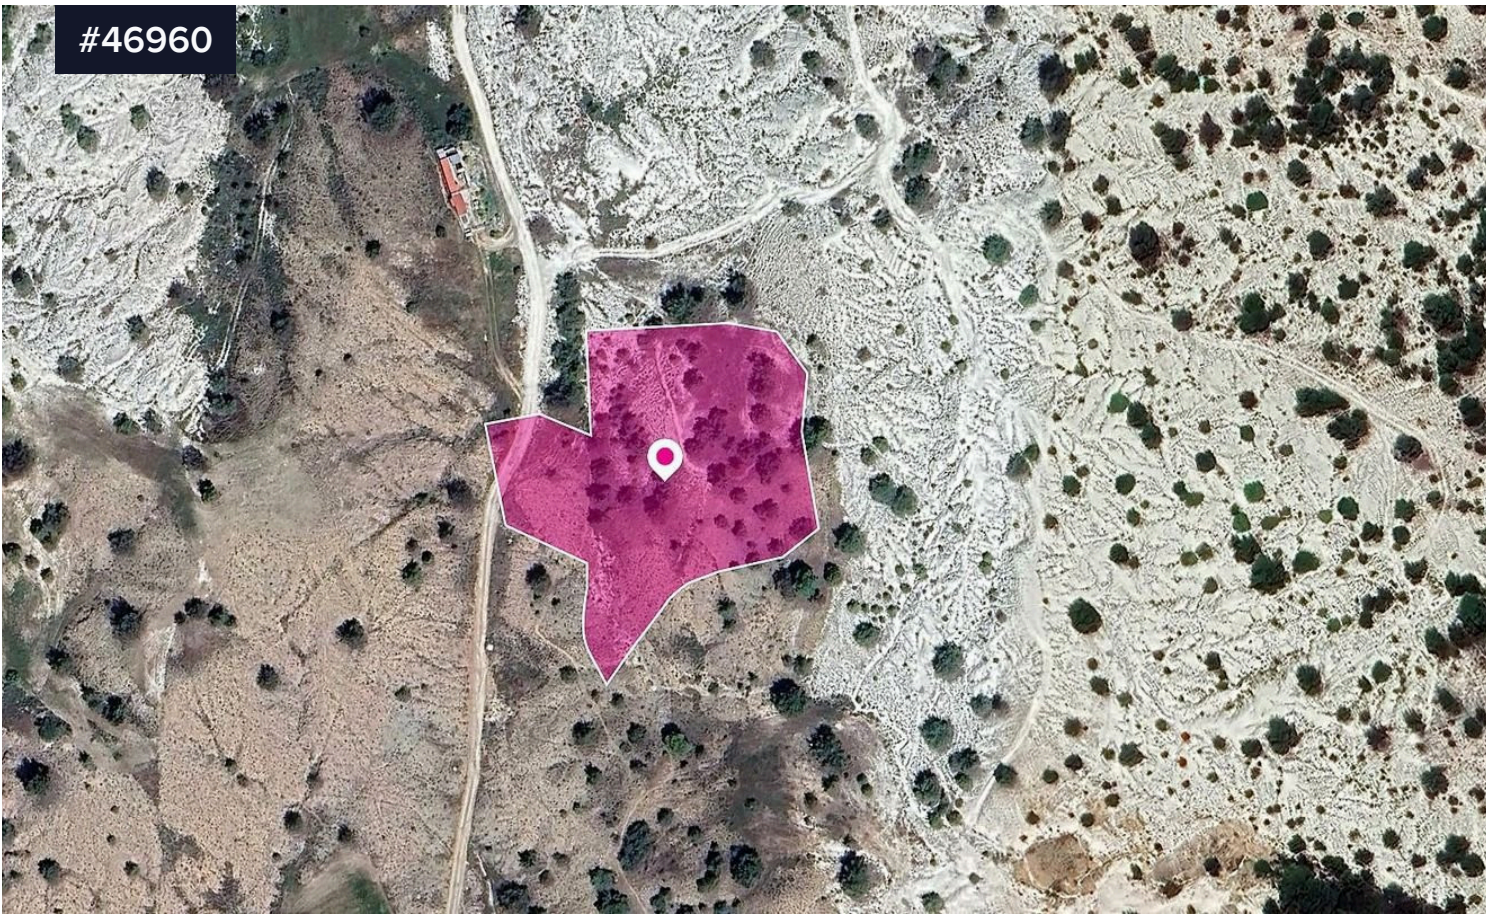

#46960

Special Protection Field in Kampia, Nicosia

€8,000

 Kampia, Nicosia

Area

 **6689 m²**

Type

Field

Special Protection field, extending to about 6.689 sq.m. in total. Access to the field is via a road with total frontage of approx. 35m

The asset is located approx. 400m west of Tamassos Reservoir and approx. 1.2km south of the Monastery of Saint Herakleidios.

The property falls within Zone Z3, with a building coefficient of 1%, coverage of 1%, and permission for 1 floors (5m) of construction.