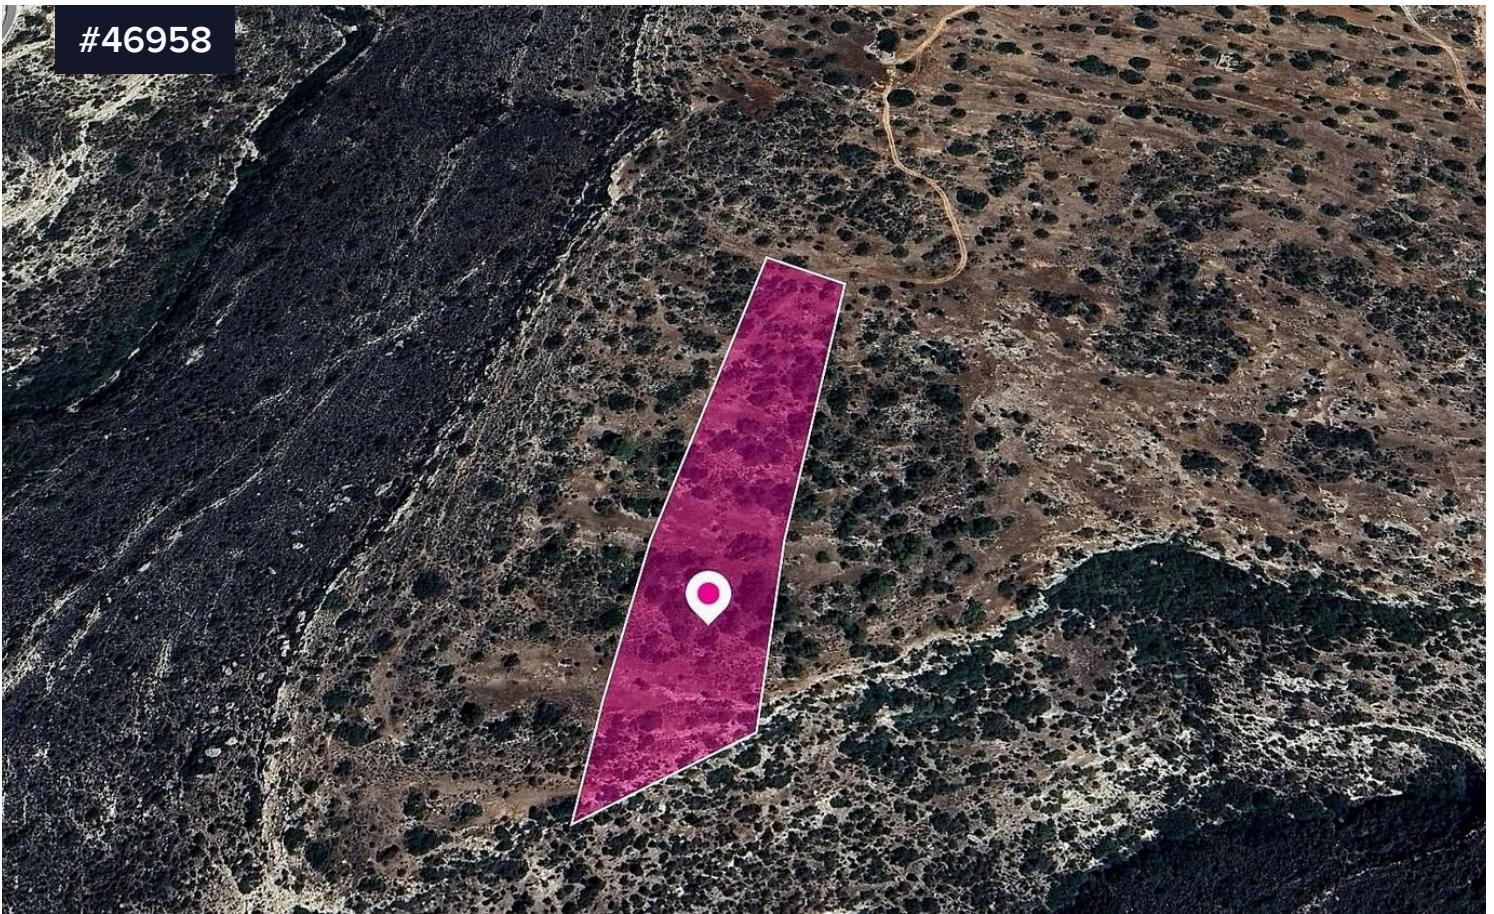

#46958

Field in Sotira Community, Limassol

€10,000

 Sotira Lemesou, Limassol

Area

 **13044 m²**

Type

Field

The property is a Special Protection field of 13,044sq.m. in total located in Sotira Community, Limassol. The field is approx. 300m. away of an un-registered dirt-road.

The asset is located 1.5km north of the high way, 1.5km west of the road Sotira-Kivides, and 4.5km west of the centre of the community.

The property falls within Zone Z1, with a building coefficient of 6%, coverage of 6%, and permission for 2 floors (8.3m) of construction.