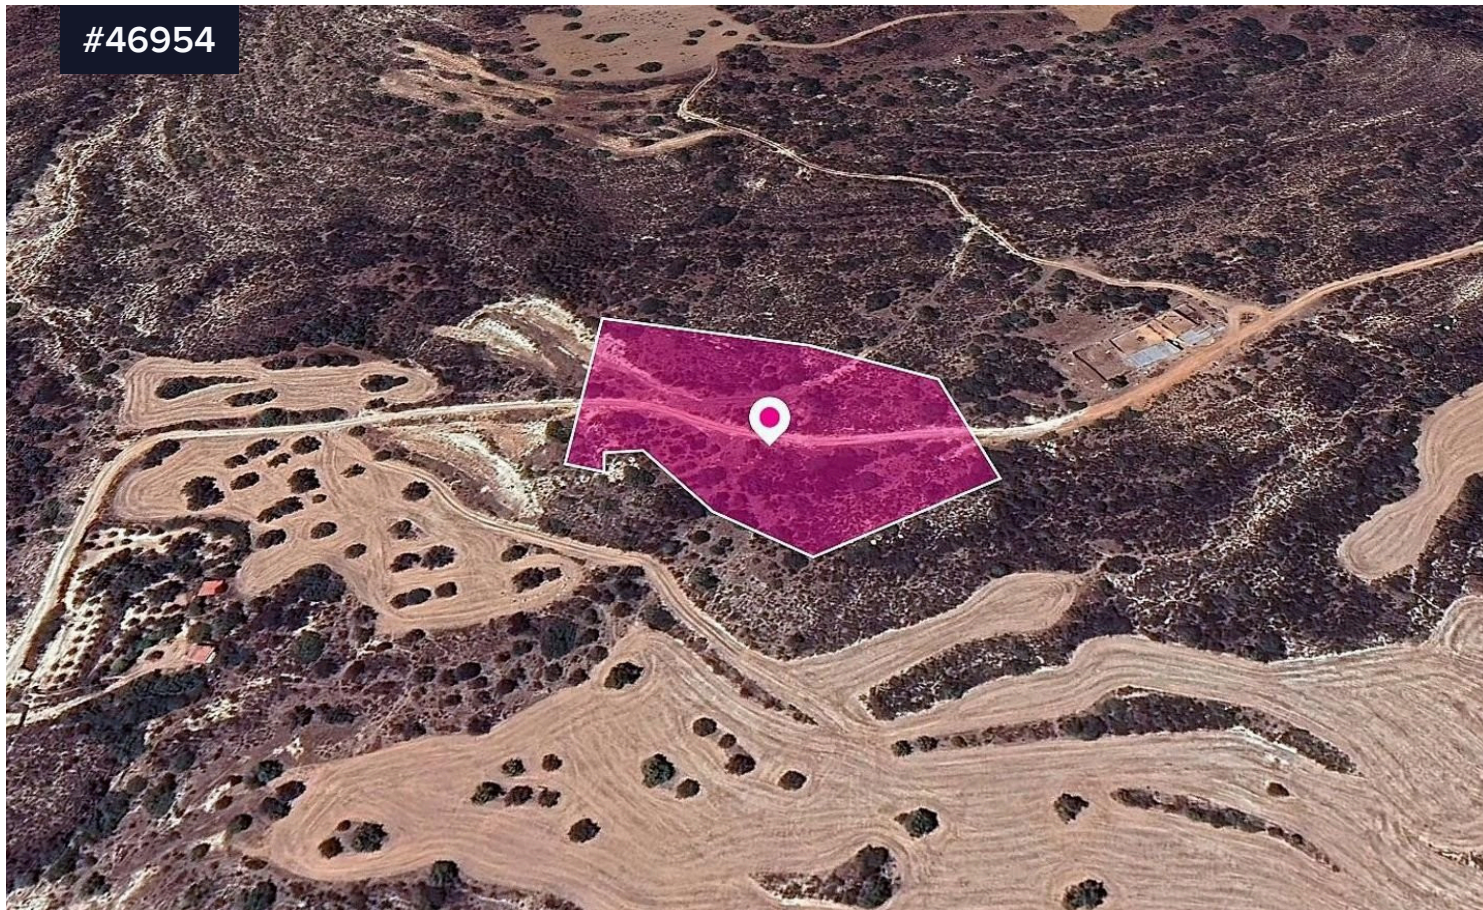

## Agricultural Field in Agios Theodoros, Larnaca €11,000

Area

**8326 m<sup>2</sup>**

Type

Field

Agricultural field, extending to about 8.362 sq.m. in total.

The asset is located approx. 1 km southwest of the centre of the village and approx. 600m northwest of the connecting road of Agios Theodoros and the sea.

The property falls within Zone Γ3, with a building coefficient of 10%, coverage of 10%, and permission for 2 floors (8.3m) of construction.