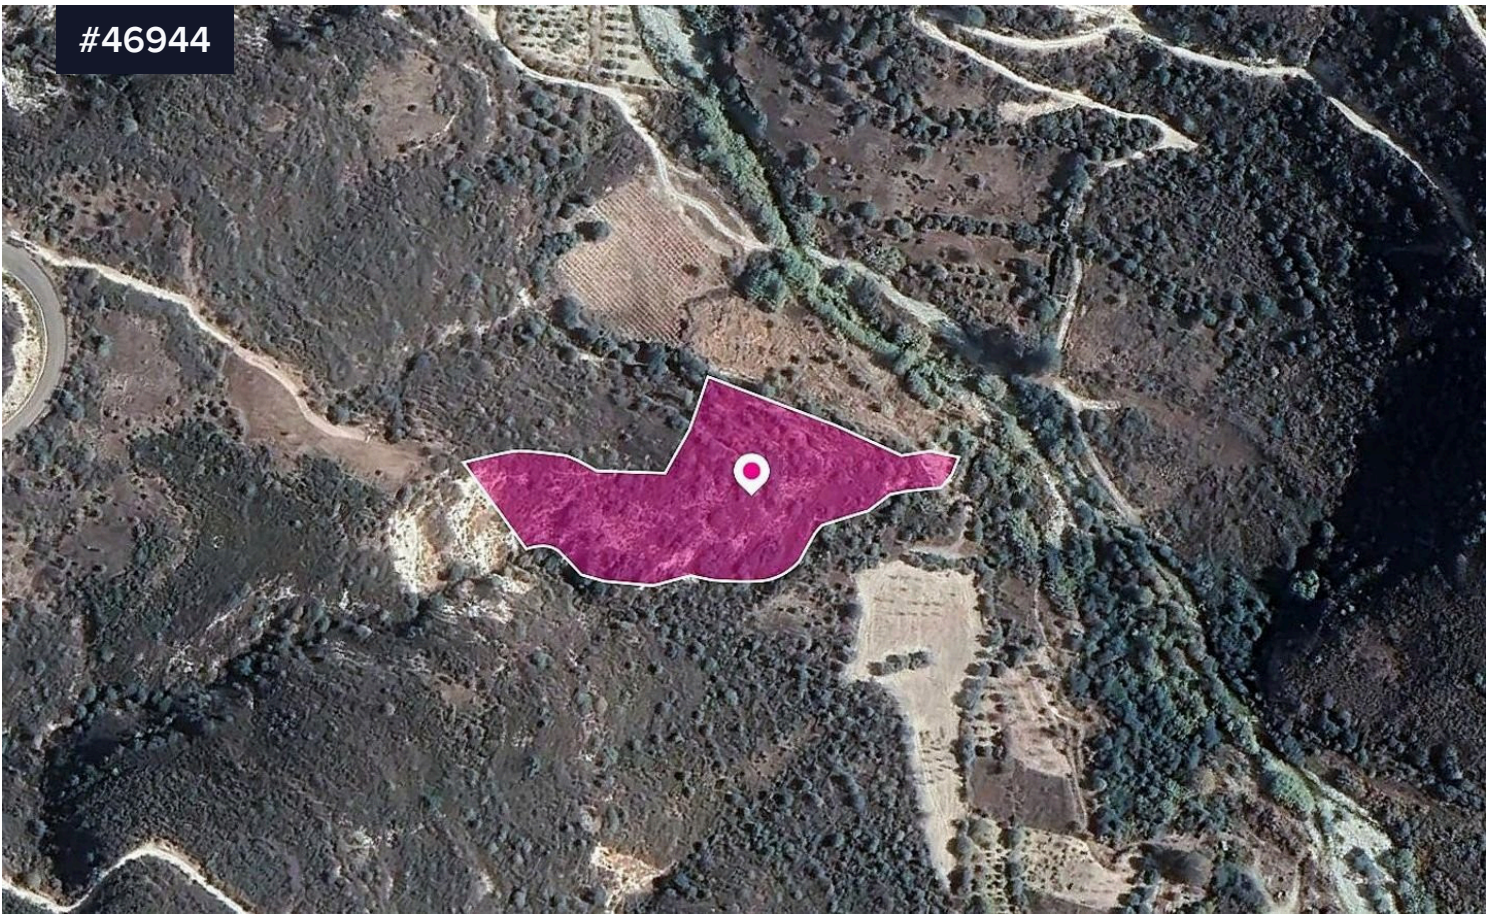

#46944

Agricultural Field in Arminou, Paphos

€4,500

 Arminou, Paphos

Area

 12710 m²

Type

Field

Agricultural field, extending to about 12.710 sq.m. in total.

The property falls within Zone Γ3, with a building coefficient of 10%, coverage of 10%, and permission for 2 floors (8.3m) of construction.

Location Coordinates: 34.85158316 32.72371870