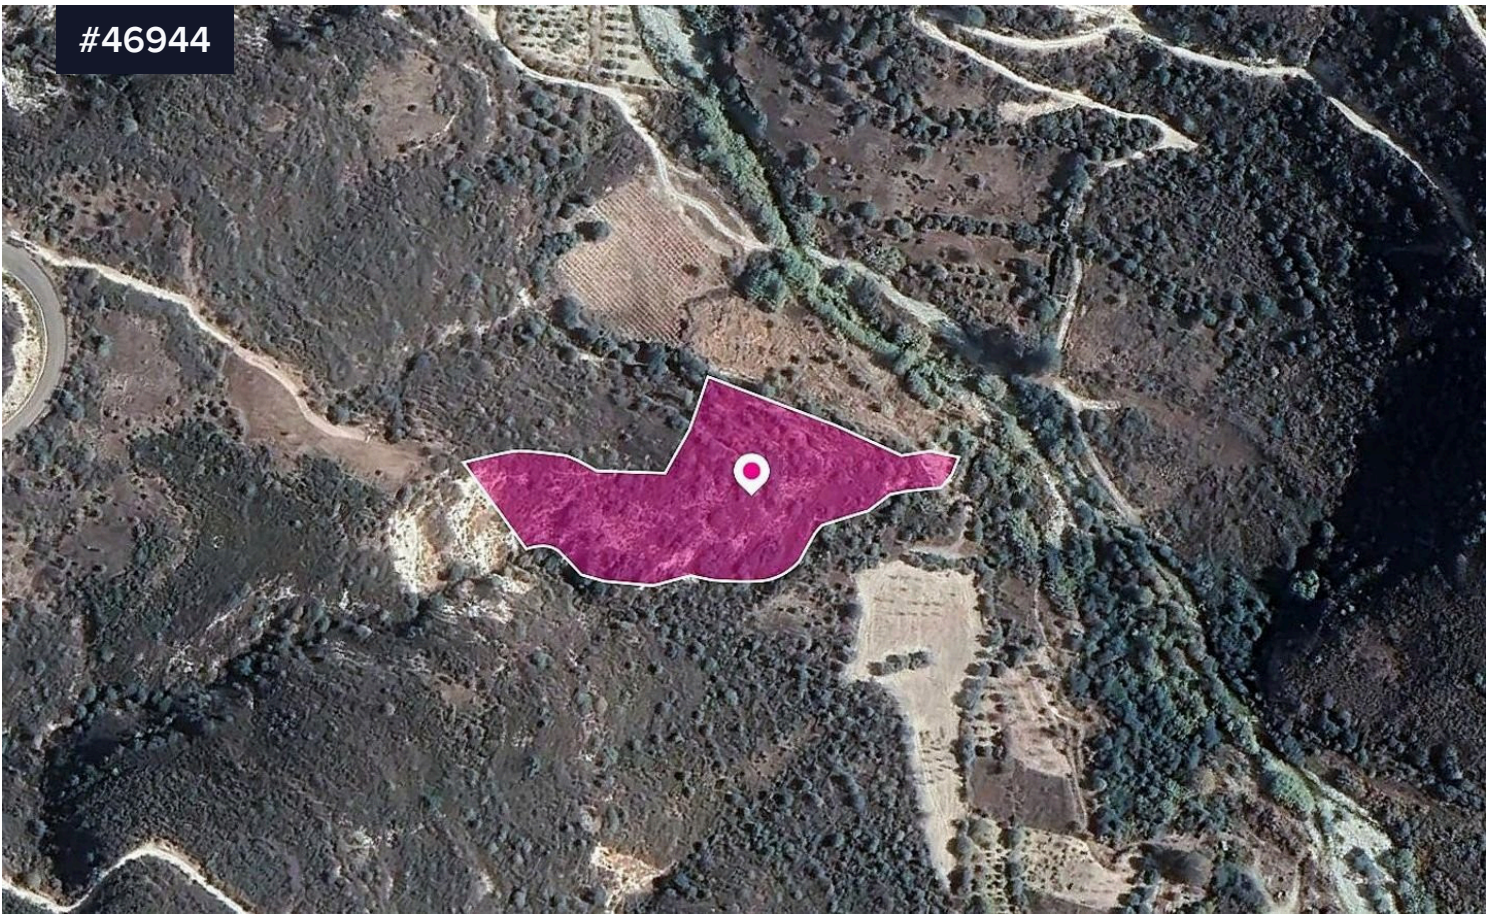

## Agricultural Field in Arminou, Paphos

€4,500

 Arminou, Paphos

Area

 **12710 m<sup>2</sup>**

Type

**Field**

Agricultural field, extending to about 12.710 sq.m. in total.

The property falls within Zone Γ3, with a building coefficient of 10%, coverage of 10%, and permission for 2 floors (8.3m) of construction.

Location Coordinates: 34.85158316 32.72371870