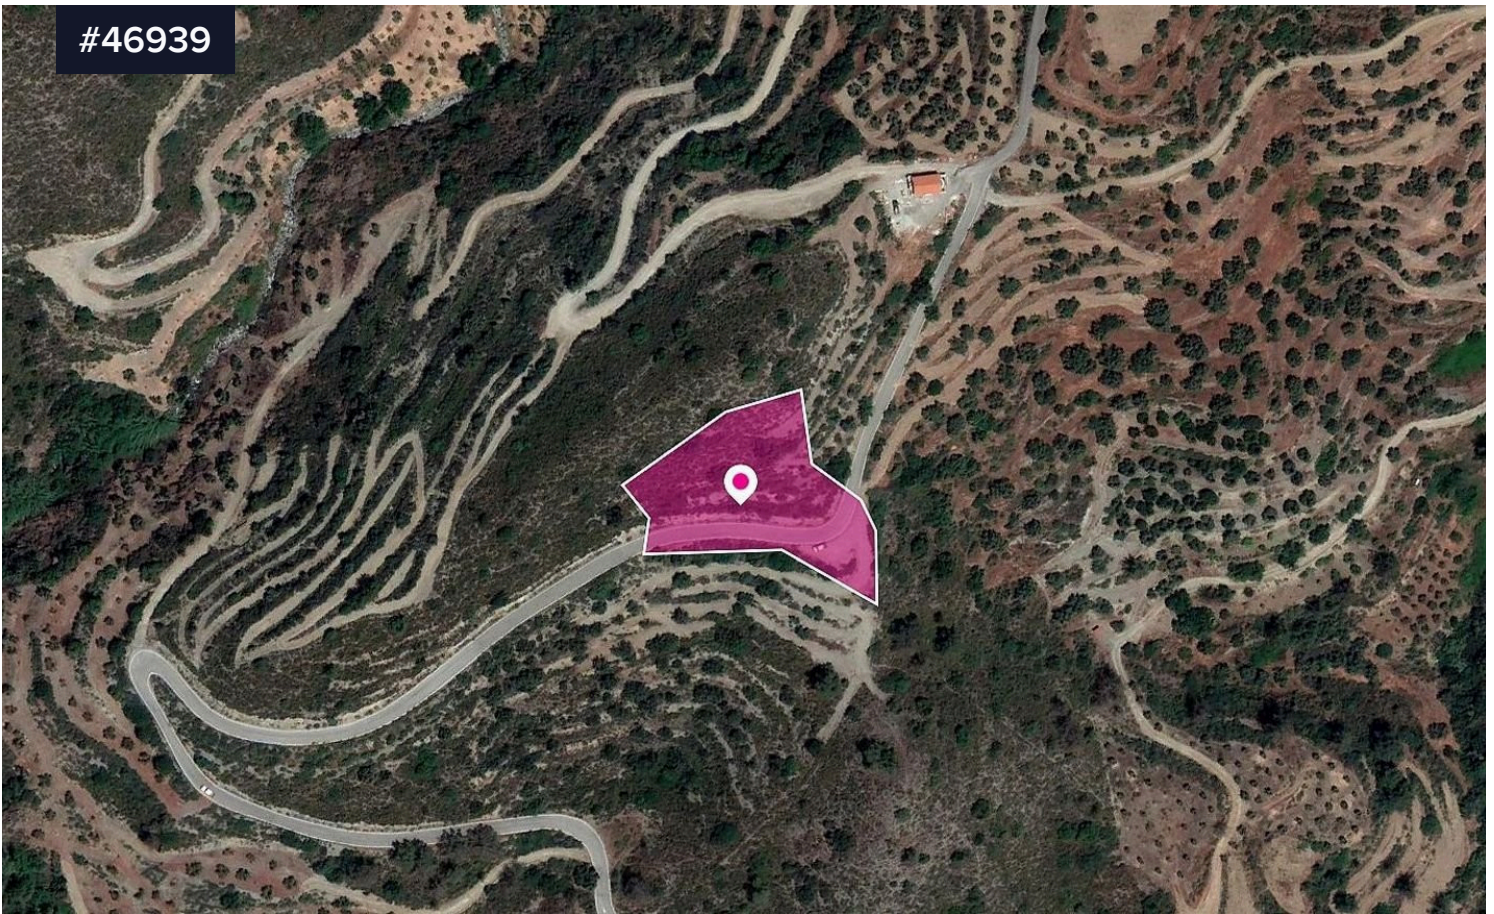

#46939

Share of a Field in Vavatsinia, Larnaca

€3,000

 Vavatsinia, Larnaca

Area

 3054 m²

Type

Field

83% share of a Special Protection field, extending to about 3679 sq.m. in total(3,054sq.m share)

The asset is located approx. 2km south of Vavatsinia village centre and approx. 2.9km east of the centre of Ayioi Vavatsinias village.

The property falls within Zone Z1, with a building coefficient of 6%, coverage of 6%, and permission for 2 floors (8.3m) of construction.