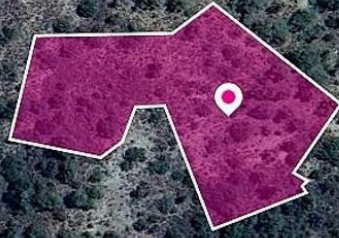

#46883

Field in Kalo Chorio Community, Limassol

€4,200

Area

 **8362 m²**

Type

Field

The property is an agricultural field of 8,362sq.m. in total and located in Kalo Chorio Community, Limassol. Adjacent to government land.

The asset is located approx. 650m north of the Kalo Chorio-Arakapas road, about 2.8km northeast of the Kalo Chorio village centre and about 1km southwest of the Ayios Constantinos village centre.

The property falls within Zone Γ3, with a building coefficient of 10%, coverage of 10%, and permission for 2 floors (8.3m) of construction.

GPS coordinates: 34.858077, 33.063107