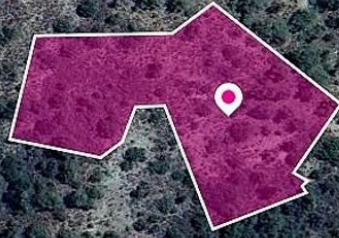

## Field in Kalo Chorio Community, Limassol

€4,200

Area

 8362 m<sup>2</sup>

Type

Field

The property is an agricultural field of 8,362sq.m. in total and located in Kalo Chorio Community, Limassol. Adjacent to government land.

The asset is located approx. 650m north of the Kalo Chorio-Arakapas road, about 2.8km northeast of the Kalo Chorio village centre and about 1km southwest of the Ayios Constantinos village centre.

The property falls within Zone Γ3, with a building coefficient of 10%, coverage of 10%, and permission for 2 floors (8.3m) of construction.

GPS coordinates: 34.858077, 33.063107