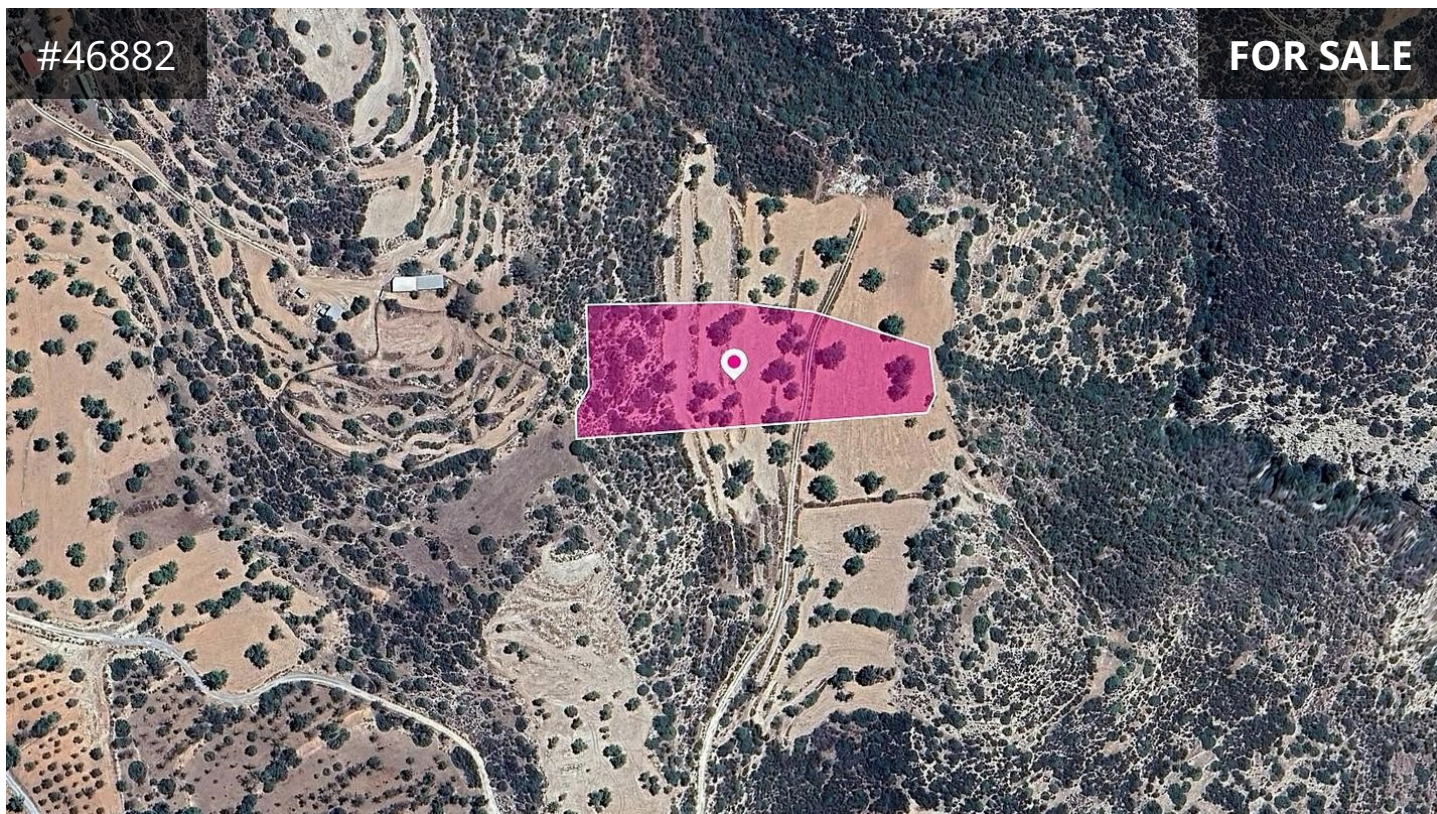

#46882

FOR SALE

Limassol, Apesia

KALOGIROU
REAL ESTATE

Description

€16,000

The property is an agricultural field of 8.362 sq.m. in total located in Apesia Community, Limassol. Access to the field is via a right-of-way. The adjacent field is available for sale with ref.no. #44312.

TYPE

Field

The asset is located approx. 1km from Apesia village and 300m west of the main road connecting Spitali – Gerasa.

The property falls within Zone Γ3, with a building coefficient of 10%, coverage of 10%, and permission for 2 floors (8.3m) of construction.