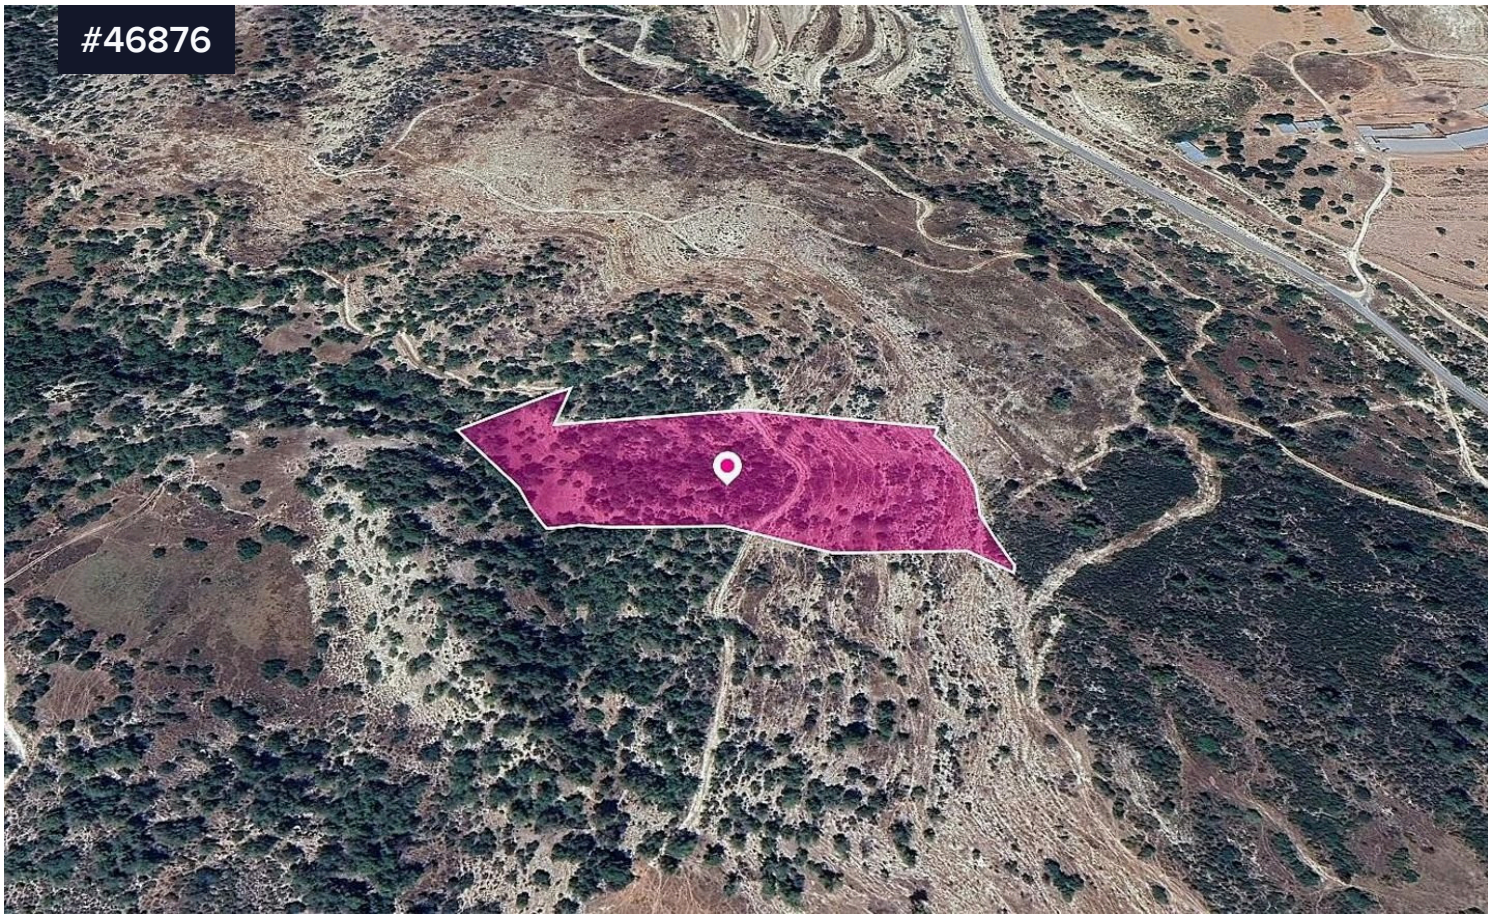

#46876

Special Protection Zoned Field in Pano Archimandrita, Paphos

€9,500

Area

 25084 m²

Type

Field

Special Protection field, extending to about 25.084 sq.m. in total.

The asset is located approx. 1.6km northeast of the village centre

The property falls within Zone Z1, with a building coefficient of 6%, coverage of 6%, and permission for 2 floors (8.3m) of construction.

Location Coordinates: 34.75484354, 32.69645373