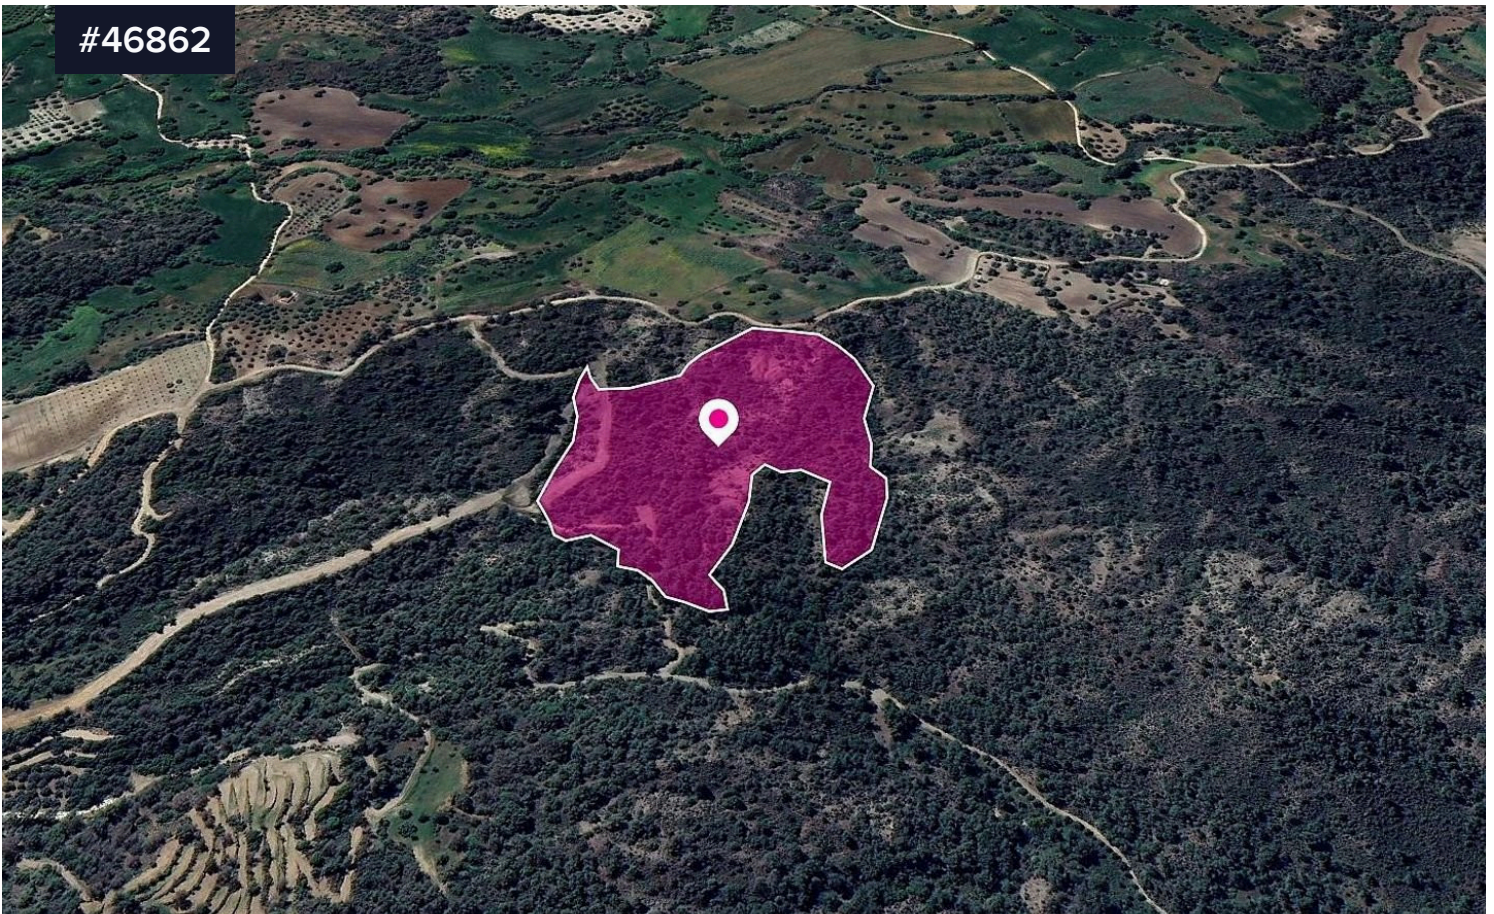

## (Share) Agricultural Field, Lysos, Paphos

€9,000

 Lysos, Paphos

Area

 **13462 m<sup>2</sup>**

Type

**Field**

25% share of an agricultural field, extending to about 53.847 sq.m. in total. The share correspond to approximately 13.462 sq.m.

The asset is located approx. 2klm south of the community's centre.

The property falls within Zone Γ3, with a building coefficient of 10%, coverage of 10%, and permission for 2 floors (8.3m) of construction.

GPS coordinates: 35.013550 32.512863