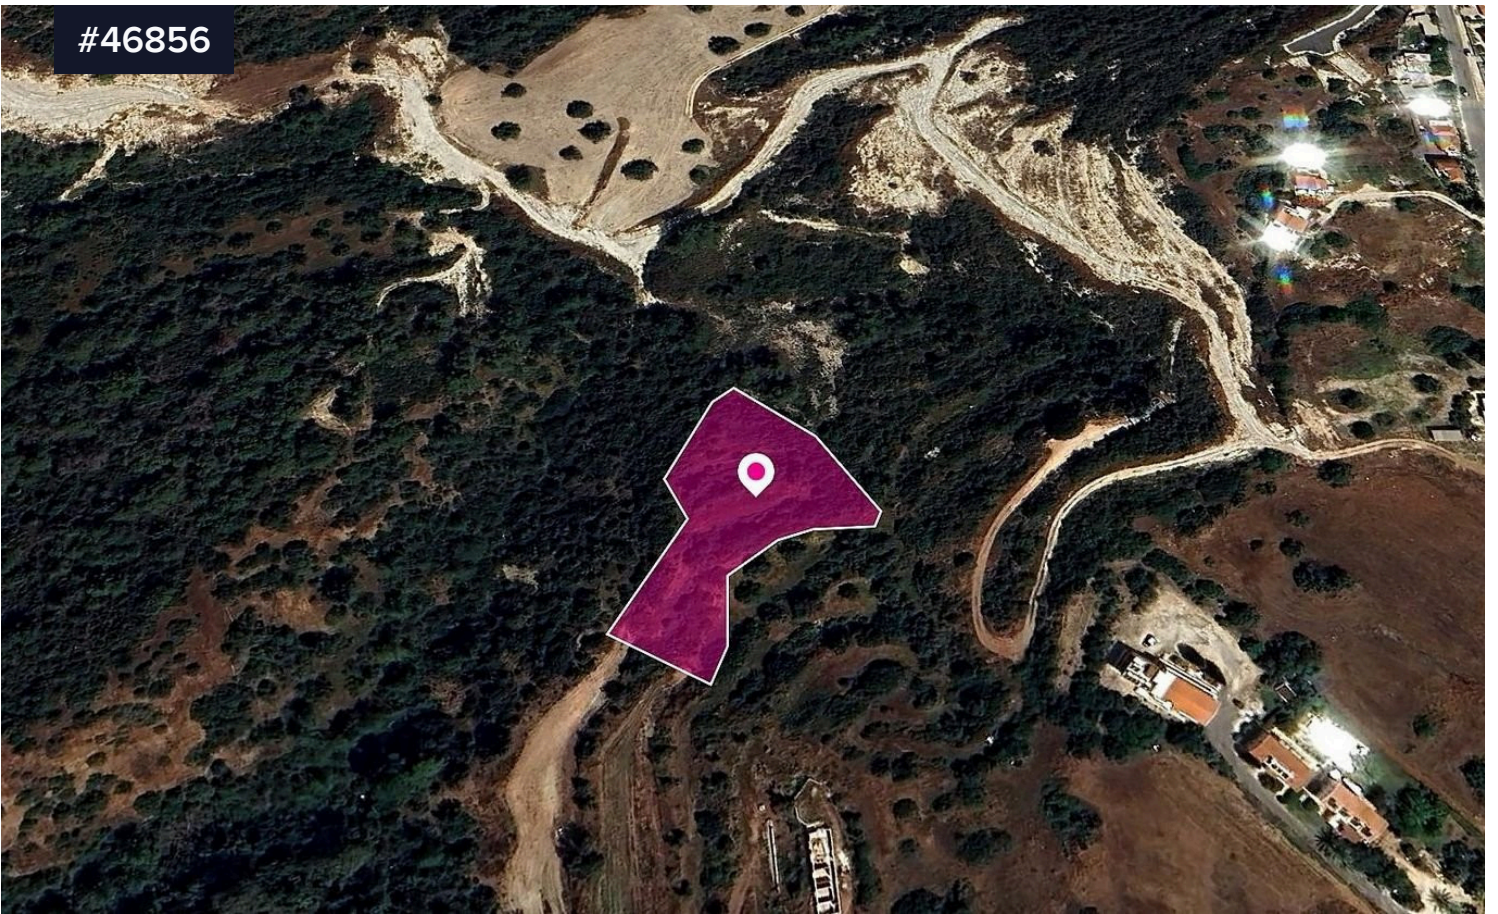

#46856

Agricultural Field in Neo Chorio, Paphos

€23,000

Area

3011 m²

Type

Field

Agricultural field, extending to about 3.011 sq.m. in total.

The asset is located approx. 600m northwest of the centre of Neo Chorio community and approx. 250m west of the main road Latsi - Neo Chorio.

The property falls within Zone Δα31, with a building coefficient of 10%, coverage of 10%, and permission for 1 floors (5m) of construction.

Location Coordinates: 35.02960291,32.35994323