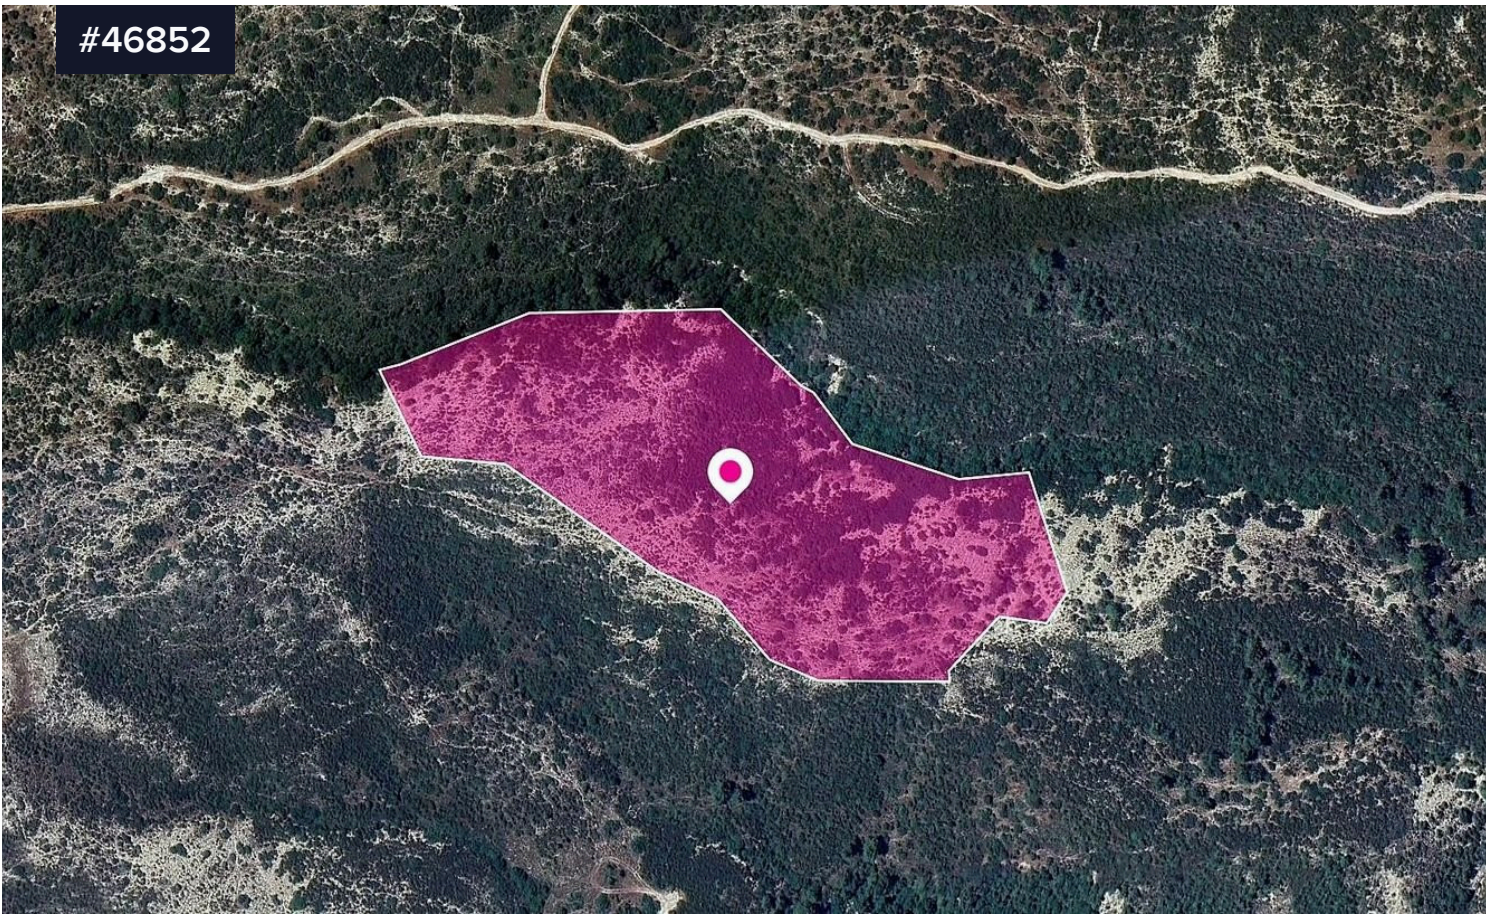

## Field in Platanisteia Community, Limassol

€13,000

Area

 45820 m<sup>2</sup>

Type

Field

The property is a Special protection field of 45,820sq.m. in total located in Platanisteia Community, Limassol.

The asset is located 1.5km(approx.) of the road Alektora - Agios Thomas 2,2km(approx.) northwest of the village centre.

The property falls within Zone Z1, with a building coefficient of 6%, coverage of 6%, and permission for 2 floors (8.3m) of construction.

GPS coordinates: 34.727199, 32.689436