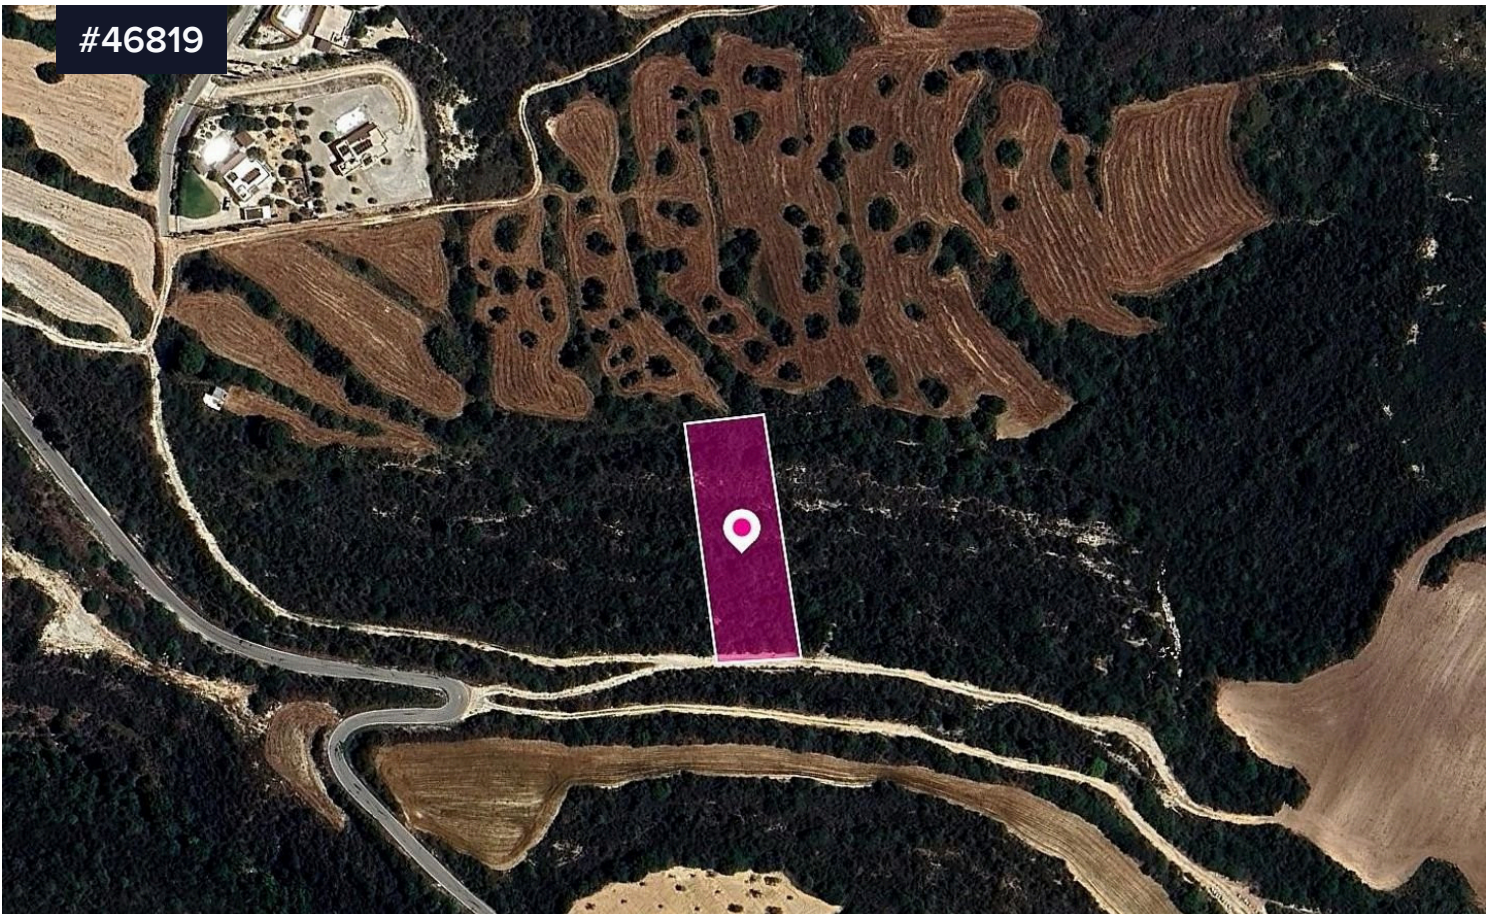

#46819

Special Protection Zoned Field, Kritou Tera, Paphos

€7,000

 Kritou Tera, Paphos

Area

 **2845 m²**

Type

Field

Special protection zoned field, extending to about 2,845 sq.m. in total. The property is rectangularly shaped.

The asset is located approx. 2 km northeast from the densely populated area of the village and approximately 410m away from the church of Saint Aikaterinis.

The property falls within Zone Z1, with a building coefficient of 6%, coverage of 6%, and permission for 2 floors (8.3m) of construction.