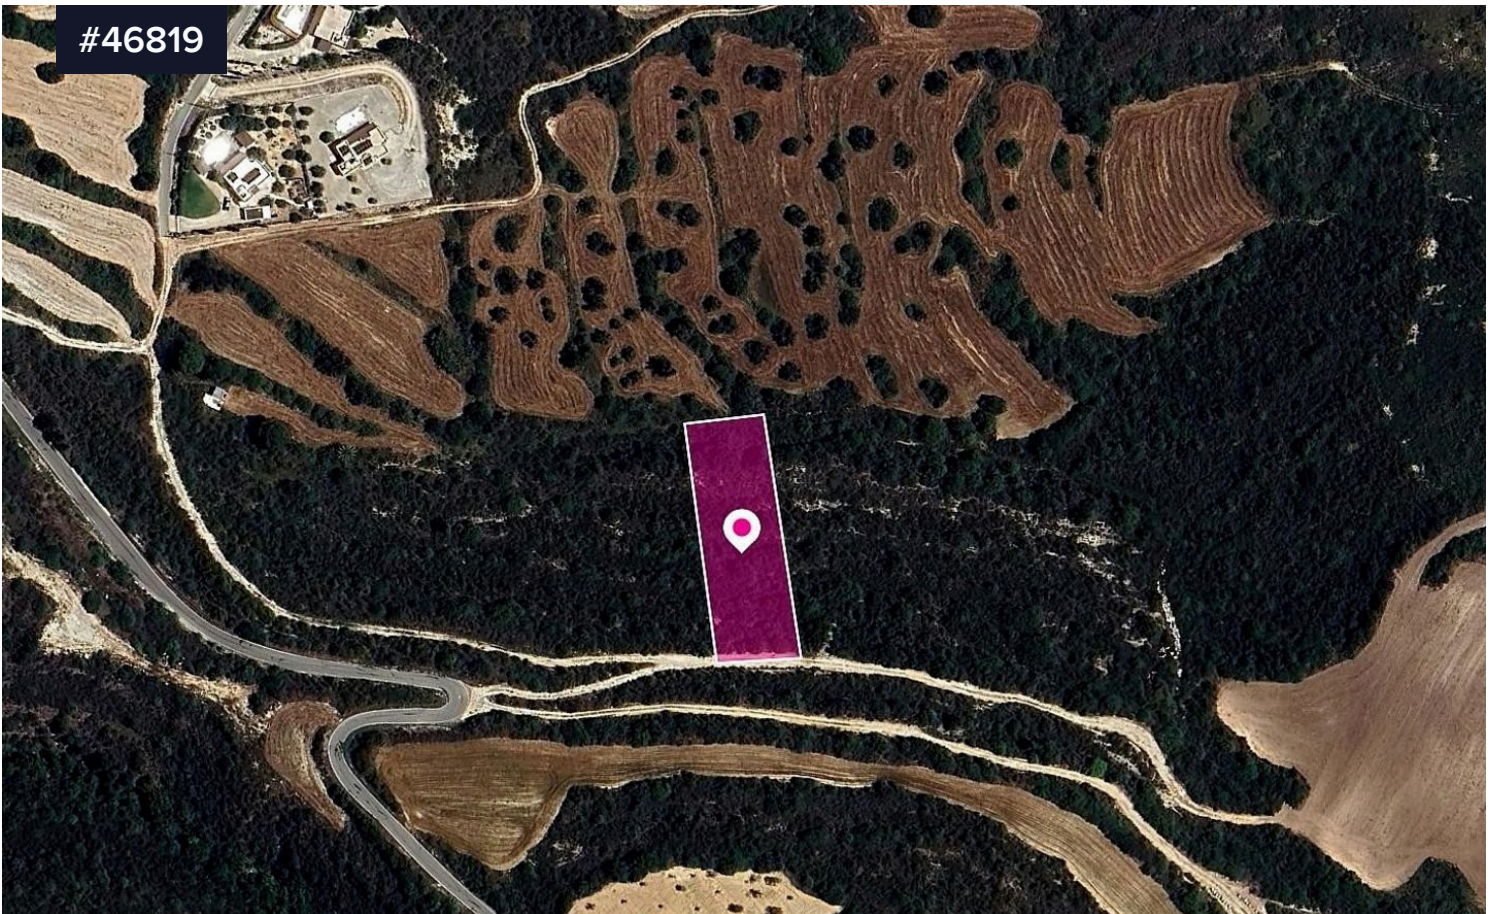

## Special Protection Zoned Field, Kritou Tera, Paphos

€7,000

 Kritou Tera, Paphos

Area

 **2845 m<sup>2</sup>**

Type

**Field**

Special protection zoned field, extending to about 2,845 sq.m. in total. The property is rectangularly shaped.

The asset is located approx. 2 km northeast from the densely populated area of the village and approximately 410m away from the church of Saint Aikaterinis.

The property falls within Zone Z1, with a building coefficient of 6%, coverage of 6%, and permission for 2 floors (8.3m) of construction.