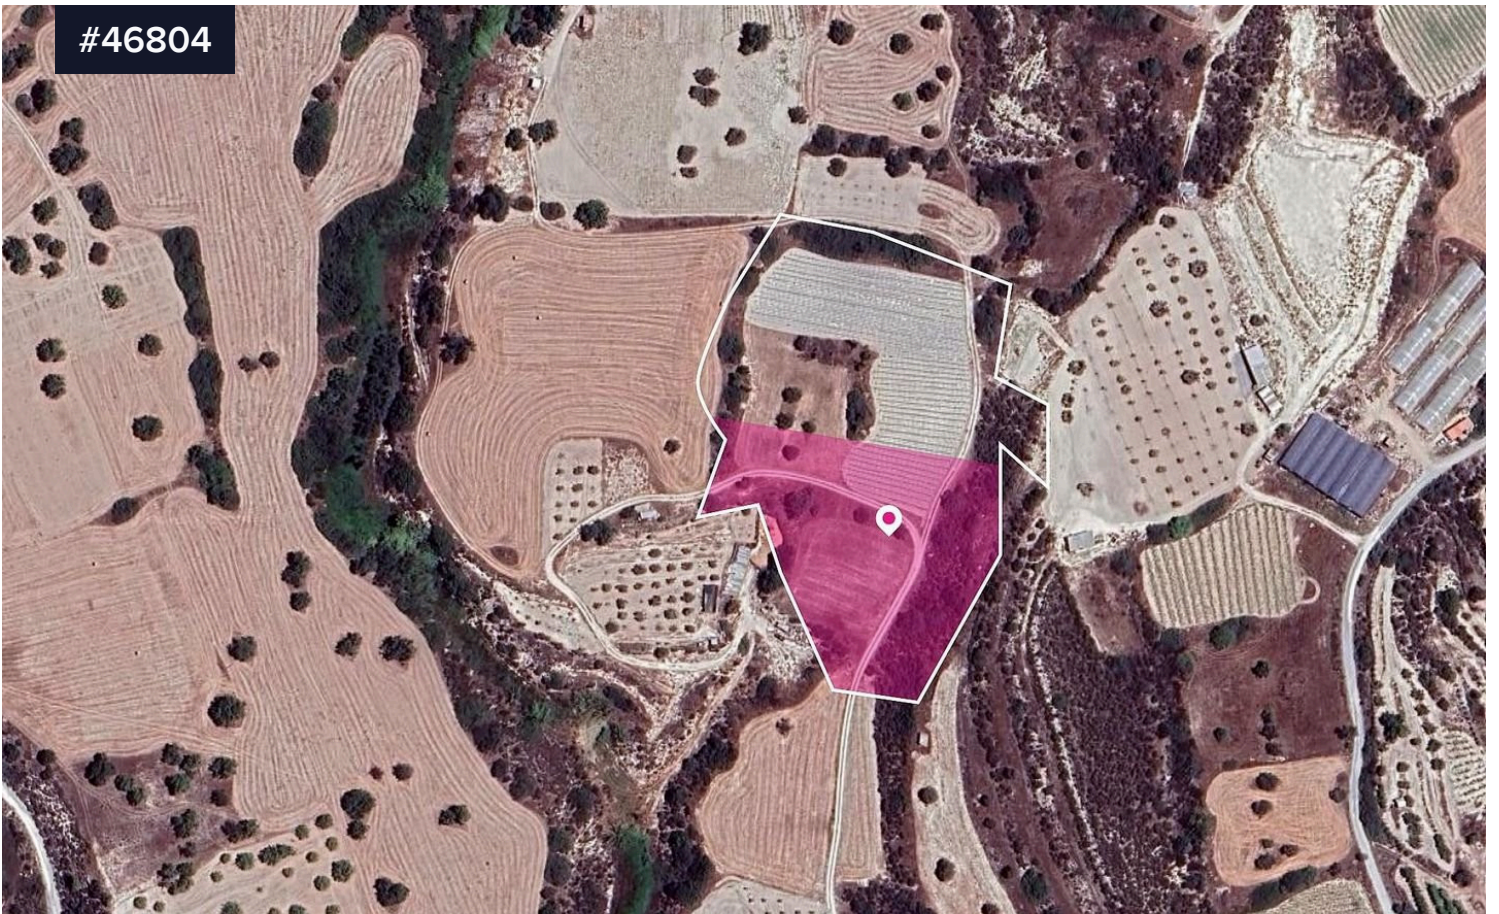

#46804

(Share) Agricultural Field in Choirokitia, Larnaca

€22,000

Area

 7860 m²

Type

Field

50% share of an agricultural field, equivalent to 7.860sq.m, extending to about 15.720 sq.m. in total, is located in Choirokitia, Larnaca.

The property has flat surfaces and is located approximately. 1.5km to the community center and 3.5km to the motorway.

The property falls within Zone Γ3, with a building coefficient of 10%, coverage of 10%, and permission for 2 floors (8.3m) of construction.