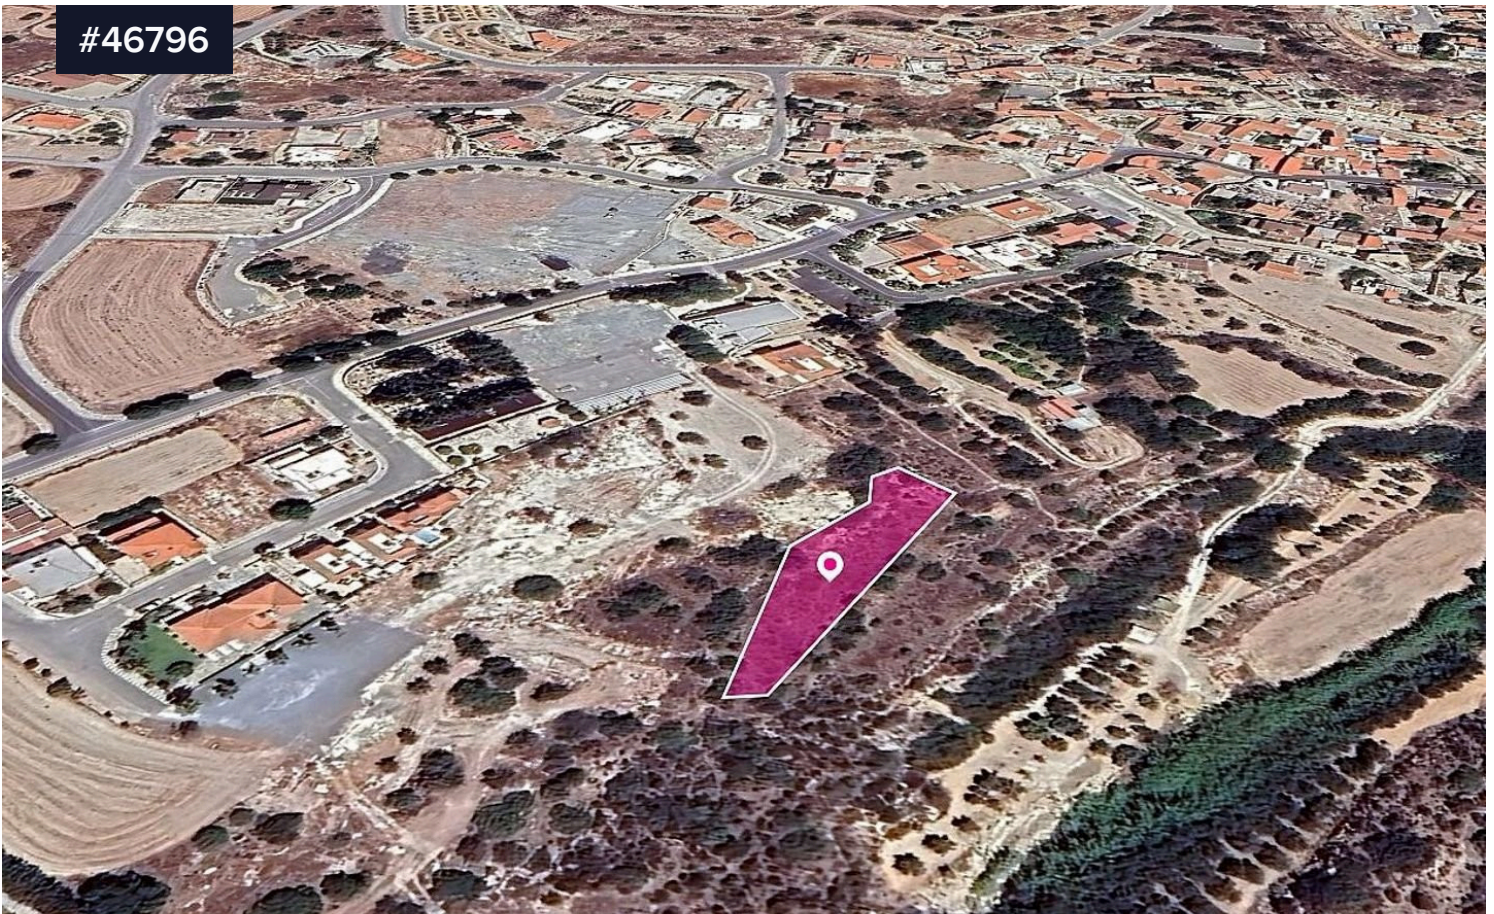

#46796

Residential Field in Psematismenos, Larnaca

€16,000 ^{+VAT}

 Psematismenos, Larnaca

Area

 1338 m²

Type

Field

Residential Field, extending to about 1.338 sq.m. in total. The property is rectangularly shaped with a flat surface.

The asset is located approx. 210m south-east of the village centre and 120m east of the road connecting Psematismenos with Zygi.

The property falls within Zone H2, with a building coefficient of 90%, coverage of 50%, and permission for 2 floors (8.3m) of construction.