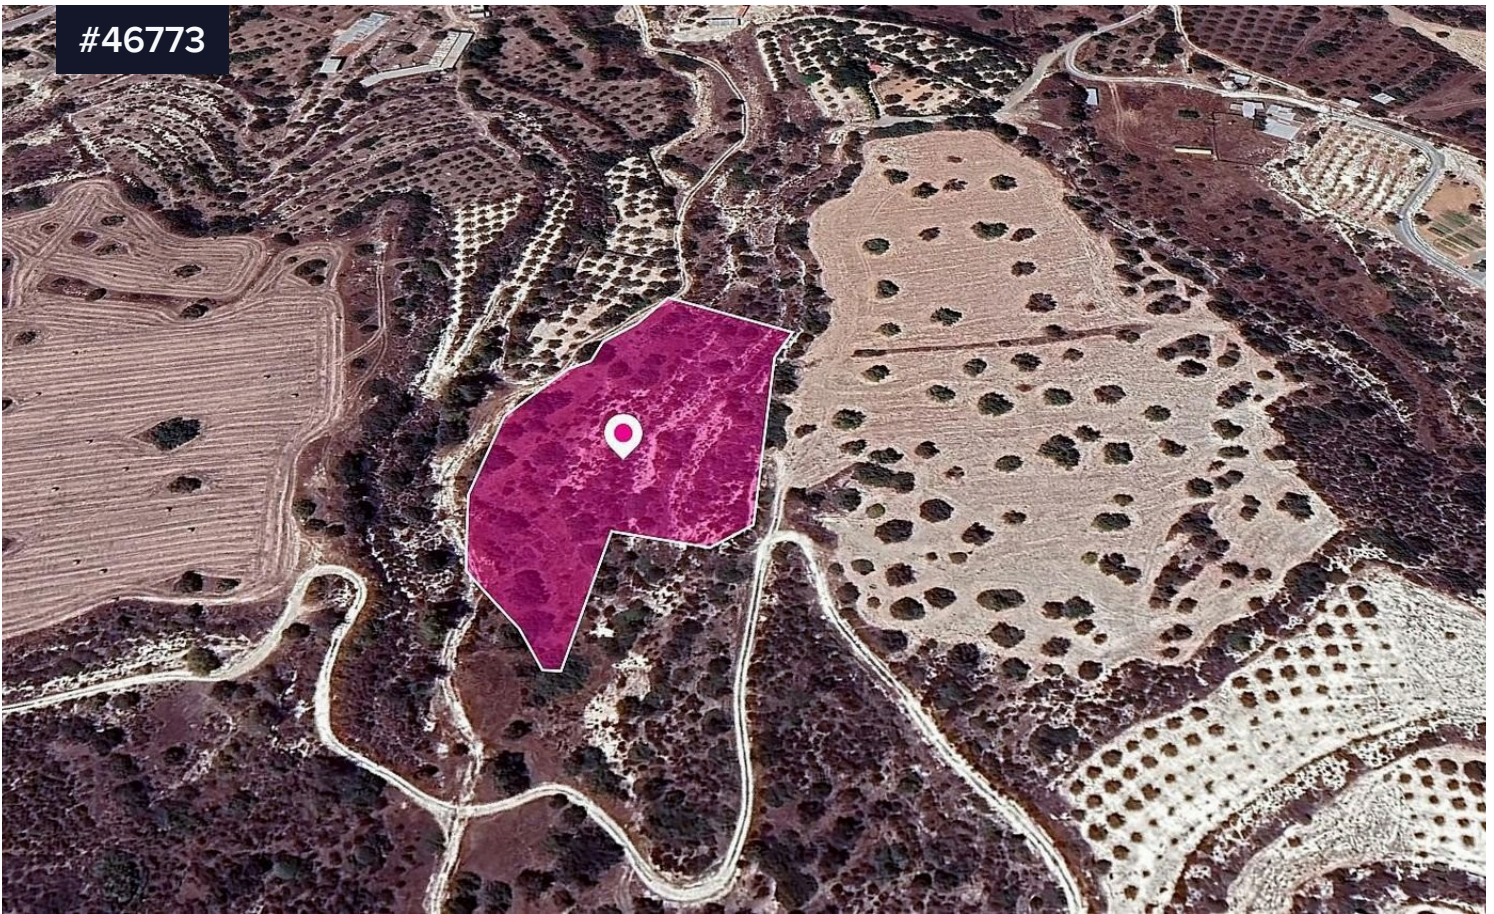

#46773

Special Protection zoned field in Kalavassos, Larnaca.

€8,000

 Kalavassos, Larnaca

Area

 7358 m²

Type

Field

Special Protection zoned field, extending to about 7.358 sq.m. in total.

The asset is located approx. 2.3km north of the centre of the village and approx. 2.6km southeast of Kalavassos Dum.

The property falls within Zone Z2, with a building coefficient of 3%, coverage of 3%, and permission for 1 floors (5m) of construction.