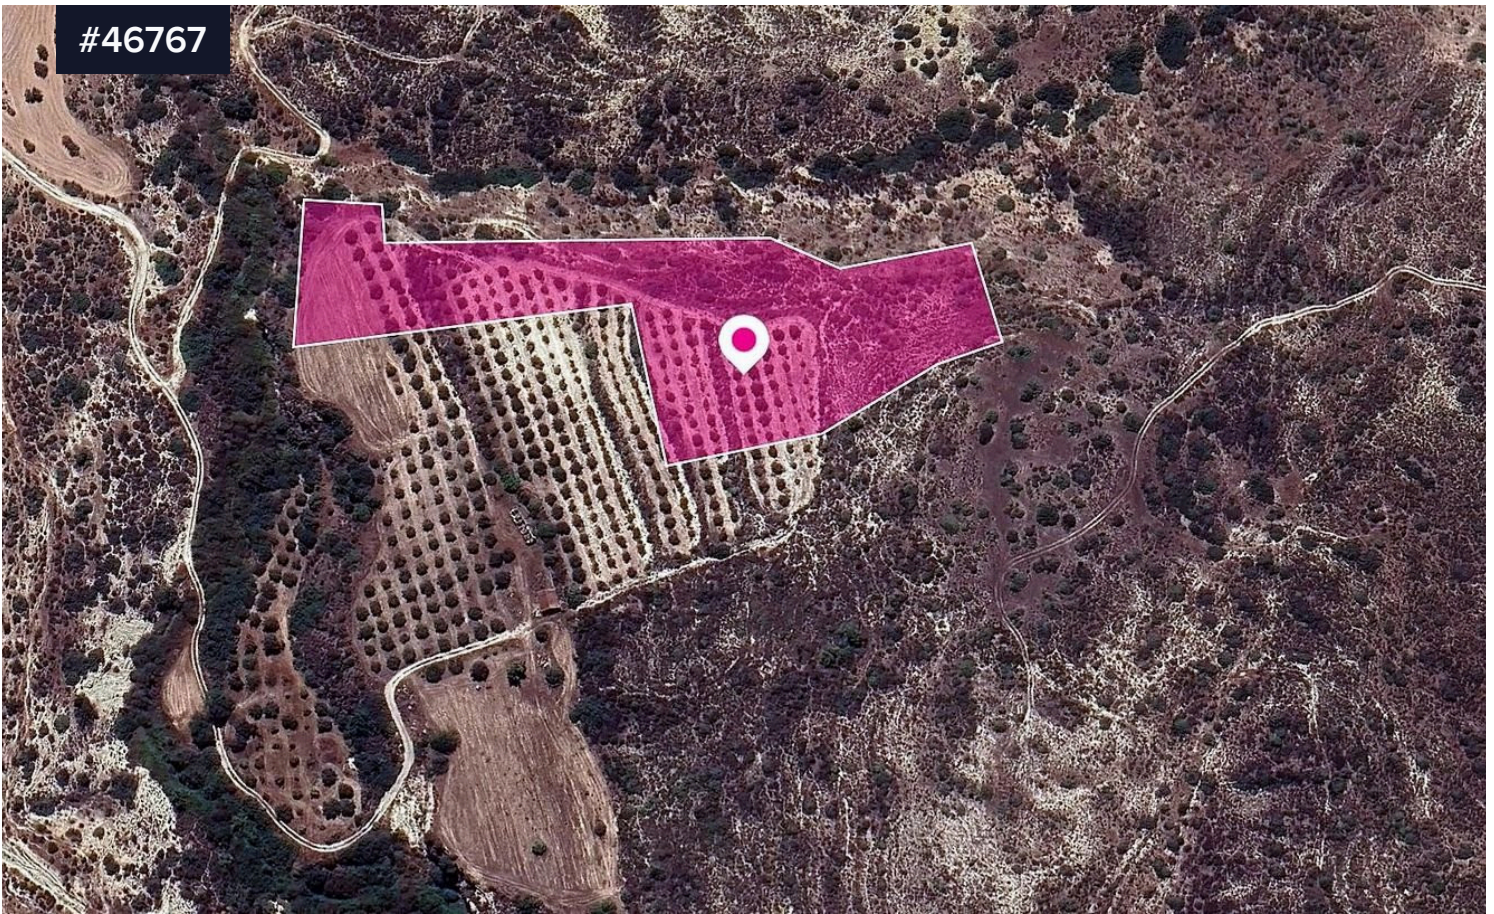

#46767

Agriculture Field in Skarinou, Larnaca

€20,000

 Skarinou, Larnaca

Area

 13043 m²

Type

Field

Agricultural field, extending to about 13.043 sq.m. in total. The property has a flat surface.

The asset is located approx.700m south of Limassol-Larnaca highway and 1.3 km southeast from the centre of the village.

The property falls within Zone Γ3, with a building coefficient of 10%, coverage of 10%, and permission for 2 floors (8.3m) of construction.