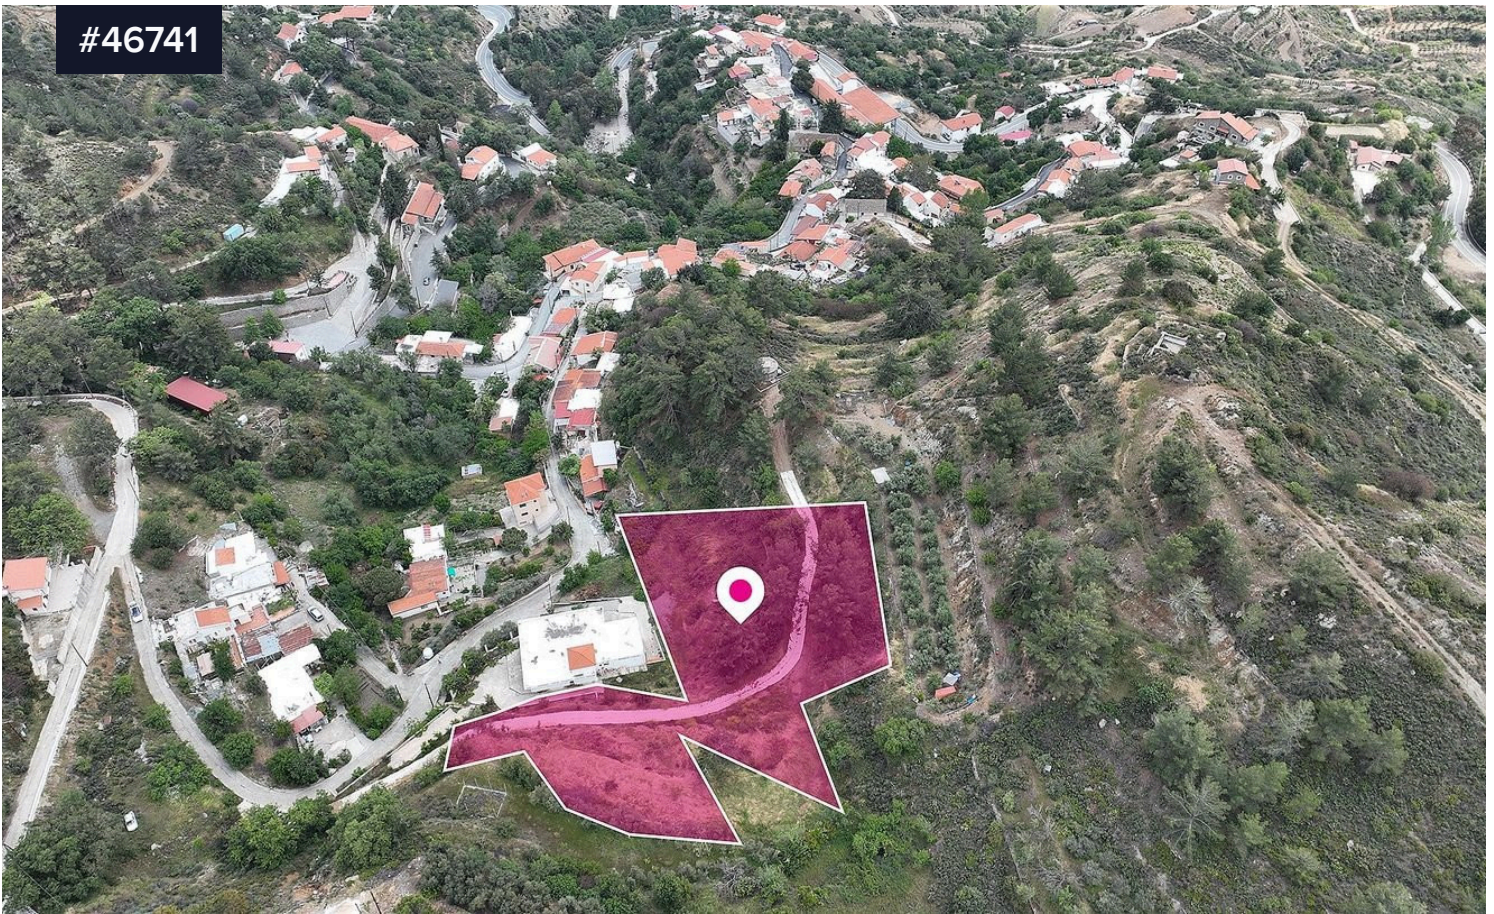

#46741

Residential Field, Zoopigi, Limassol

€50,000 ^{+VAT}

Area

 3345 m²

Type

Field

Residential field, extending to about 3.345 sq.m. in total. The property is rectangularly shaped. Access to the field is via an under registration road.

The asset is located approx. 180m north of Zoopigi community centre.

The property falls within Zone H2, with a building coefficient of 90%, coverage of 50%, and permission for 2 floors (8.3m) of construction.

GPS coordinates: 34.865282, 33.015997