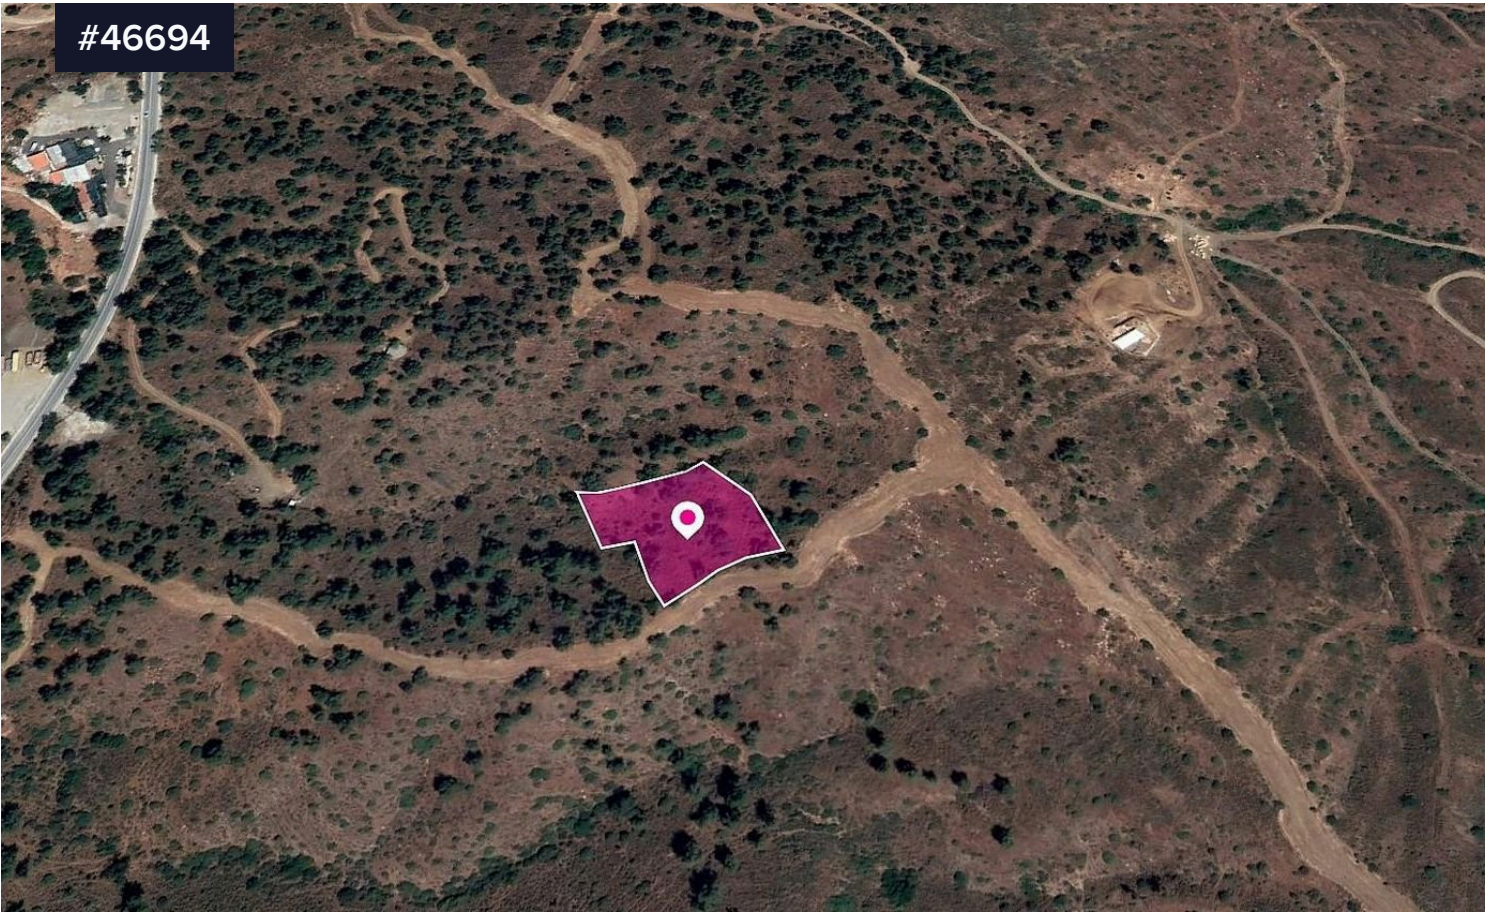

#46694

Agricultural field in Evrychou, Nicosia

€8,000

 Evrychou, Nicosia

Area

 3345 m²

Type

Field

Agricultural field of 3.345 sq.m.

The asset is located approx. 200 m east of Nicosia – Troodos Motorway.

The property falls within Zone Γ3, with a building coefficient of 10%, coverage of 10%, and permission for 2 floors (8.3m) of construction.