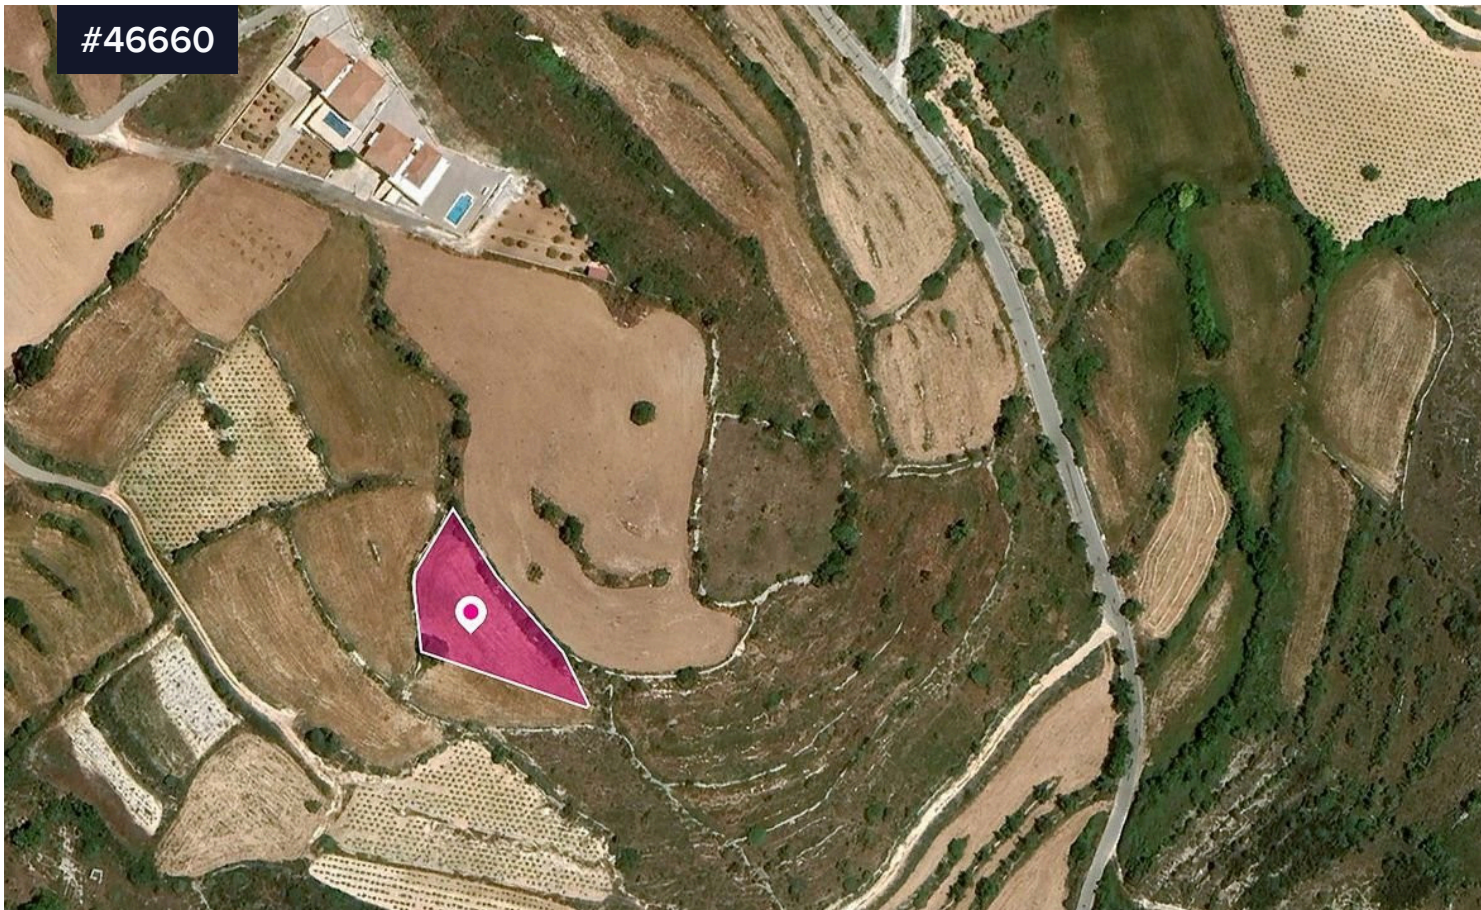

#46660

Field in Kathikas, Paphos

€30,000 ^{+VAT}

Kathikas, Paphos

Area

1673 m²

Type

Field

Residential field, extending to about 1.673 sq.m. in total. The property has a flat surface.

The asset is located approx. 525 m south of Kathikas community centre.

The property falls within Zone Kα10β, with a building coefficient of 30%, coverage of 20%, and permission for 2 floors (7m) of construction.

Location Coordinates: 34.904349, 32.427400