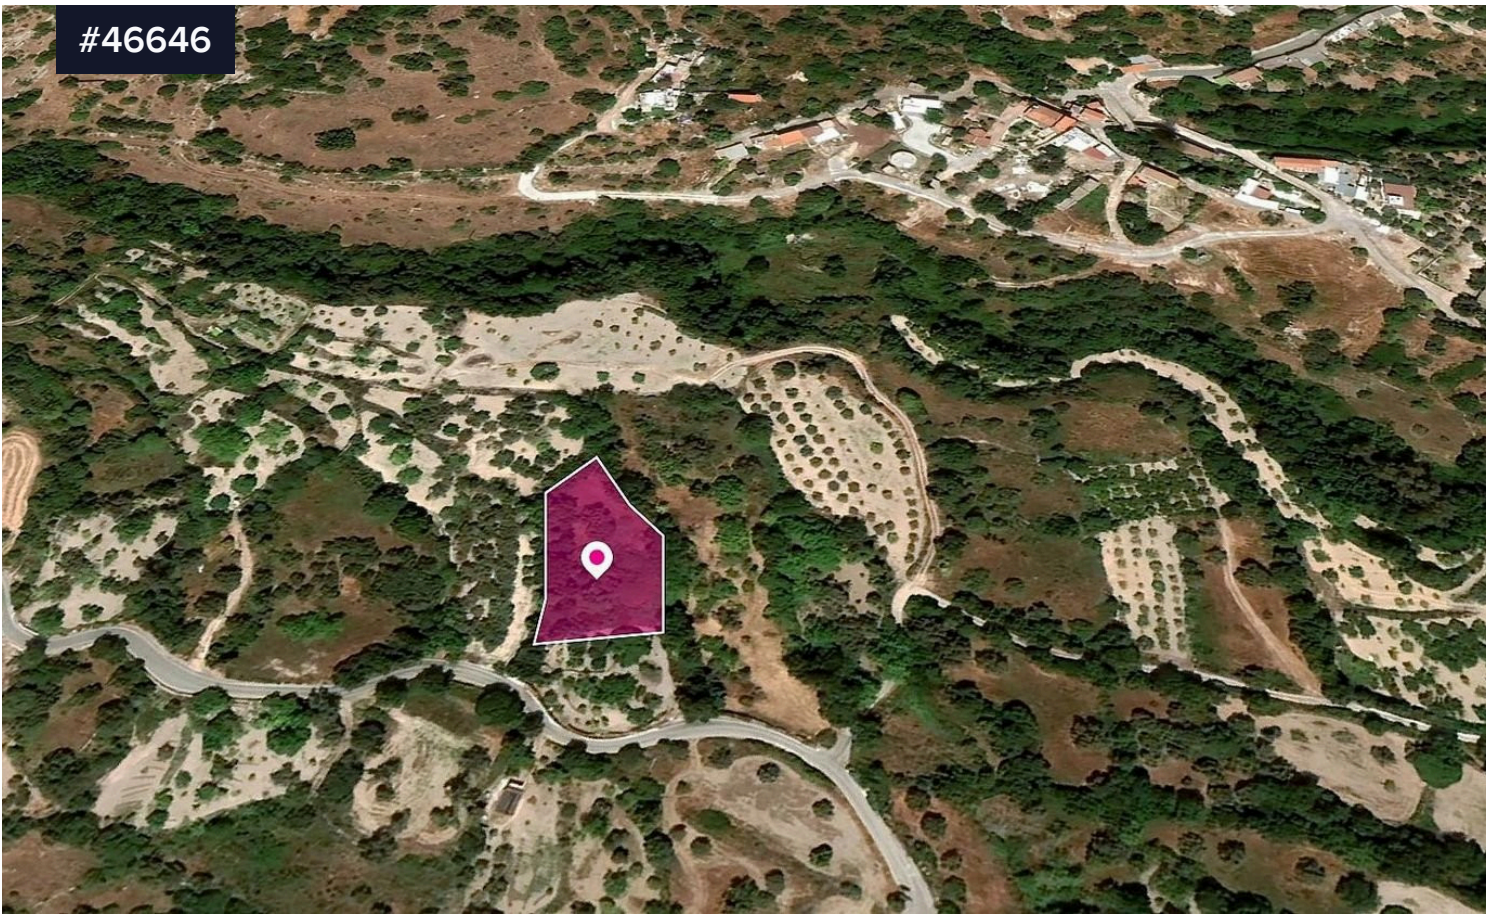

## Agricultural Field, Kritou Tera, Paphos

€8,000

 Kritou Tera, Paphos

Area

 2007 m<sup>2</sup>

Type

Field

Agricultural field, extending to about 2,007 sq.m. in total. The property has uneven surface.

The asset is located approx.1km east of Pegeia-Polis Chrysochous road.

The property falls within Zone Γ3, with a building coefficient of 10%, coverage of 10%, and permission for 2 floors (8.3m) of construction.

GPS coordinates: 34.961702 32.426357