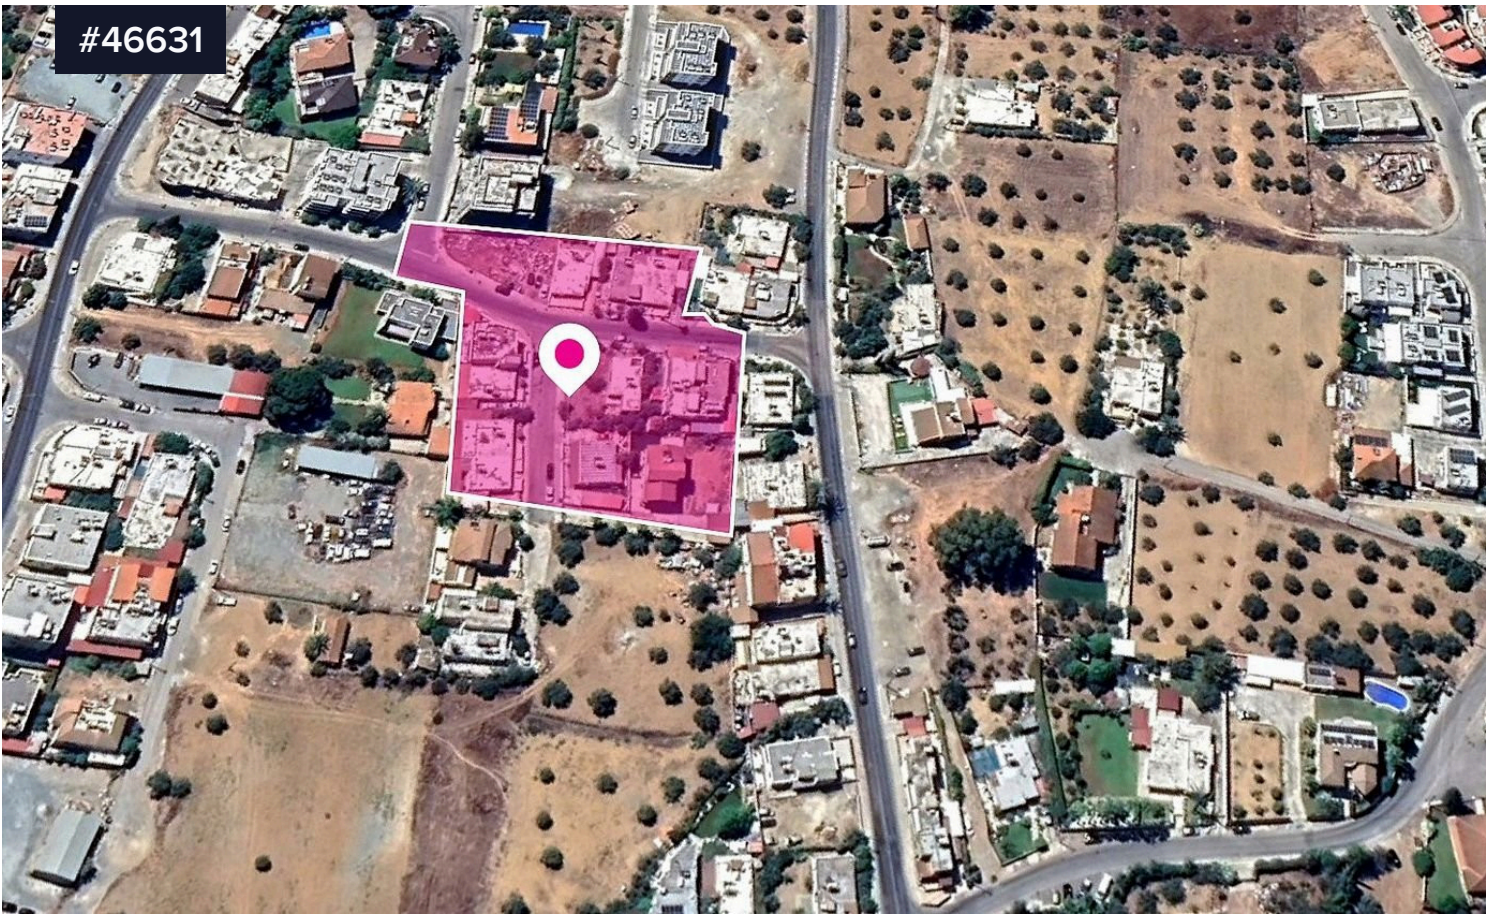

#46631

Share of a residential field in Lakatameia, Nicosia

€47,000 +VAT

Area

 **481 m²**

Type

Building Plot

8% share of a residential field with a total land area of 481sq.m (8% of 6376 sq.m).

The property has a flat surface, with a frontage of approximately 35 meters.

It is located approximately 85m north-west from Arch. Makariou avenue.