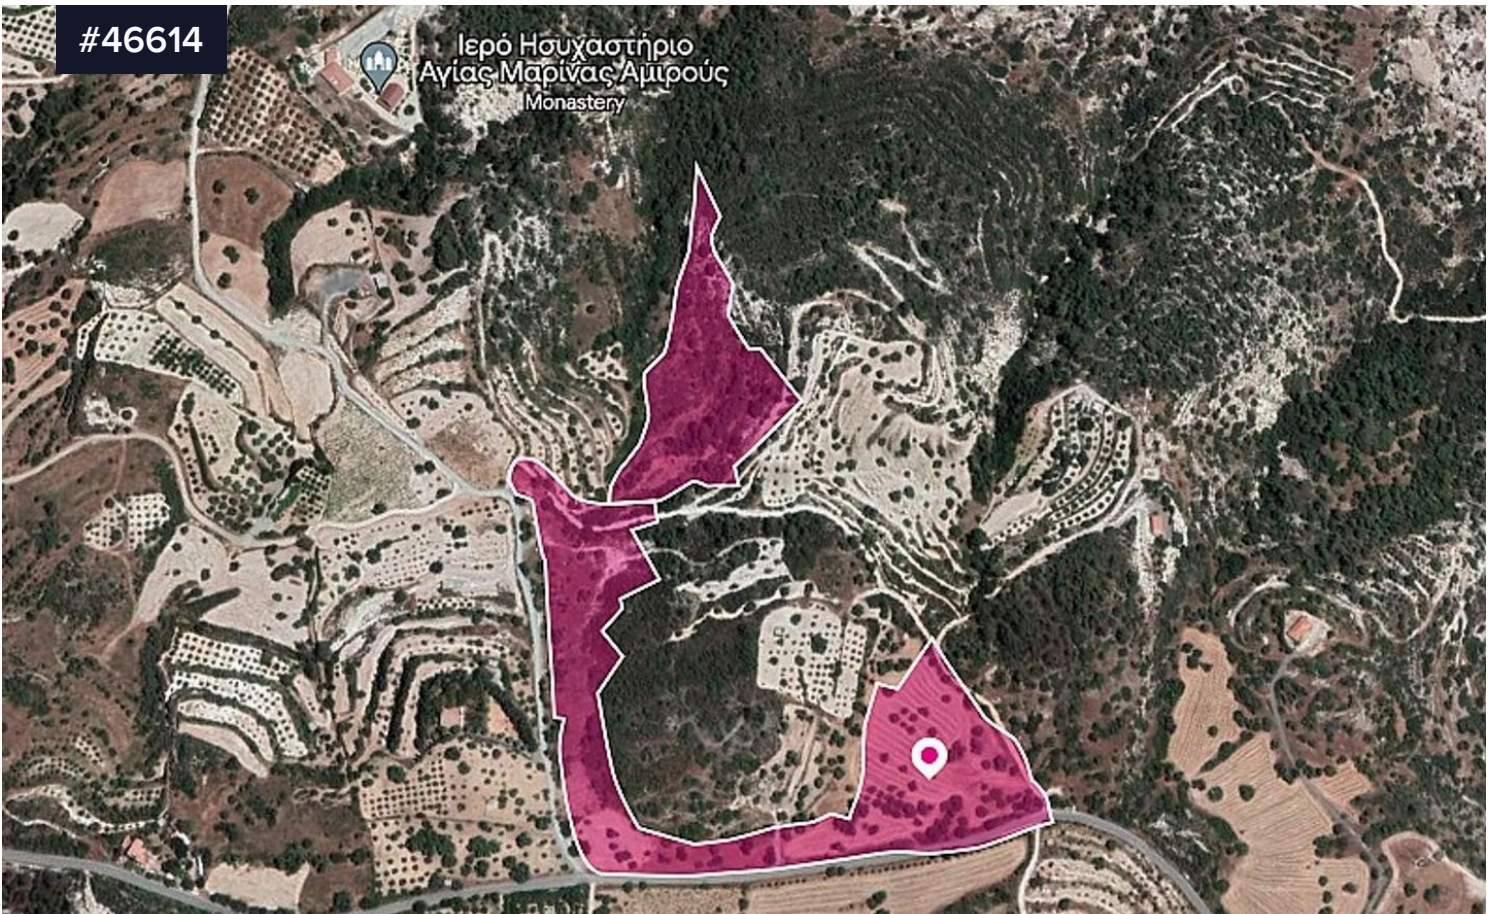

#46614

Ιερό Ησυχαστήριο
Αγίας Μαρίας Αμψιού
Monastery

Shared Fields Apsiou, Limassol

€7,500

 Apsiou, Limassol

Area

 5607 m²

Type

Field

Two fields,(3,8% share of 0/13807 and 33% share of 0/13720) extending to about 5,607 out of 45,928sq.m. in total. Access to the fields is via a registered road which is facing the south side of the property. Total frontage is approx. 330m

The asset is located approx. 2.4km south-east from the centre of Apsiou community.

This property consists of: