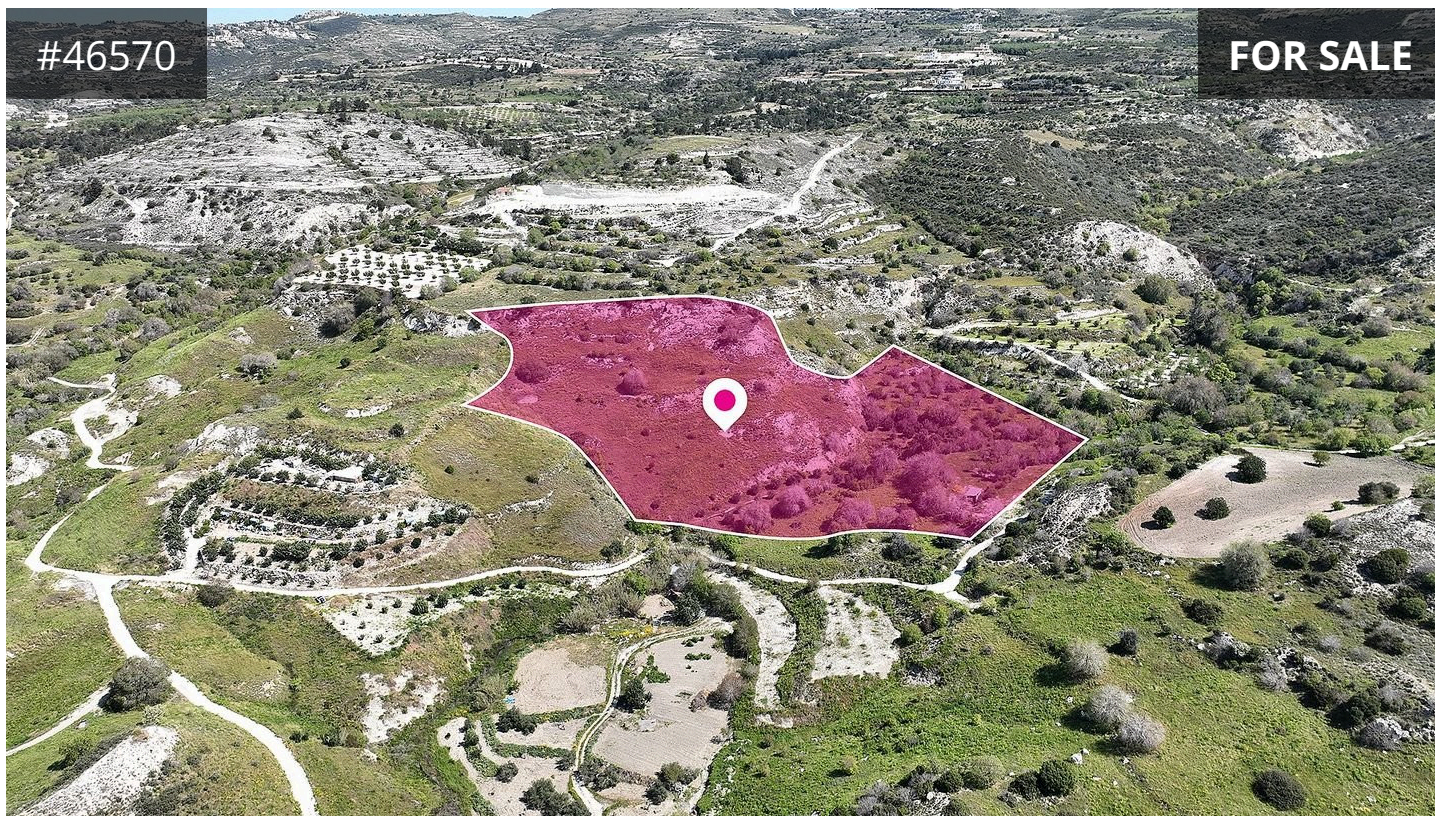

#46570

FOR SALE

Paphos, Mesa Chorio

KALOGIROU
REAL ESTATE

Description

€80,100

This agricultural field covers a total land area of 11.028 sq.m. The field has rather regular shape and the surface is rather uneven. It is located approximately 800m from the centre of the village. The property falls within Zone Γα4 , with a building coefficient of 10%, coverage of 10%, and permission for 2 floors (7m) of construction.

TYPE

Field

Location Coordinates: 34.80382707 32.47000241

kalogirourealestate.com