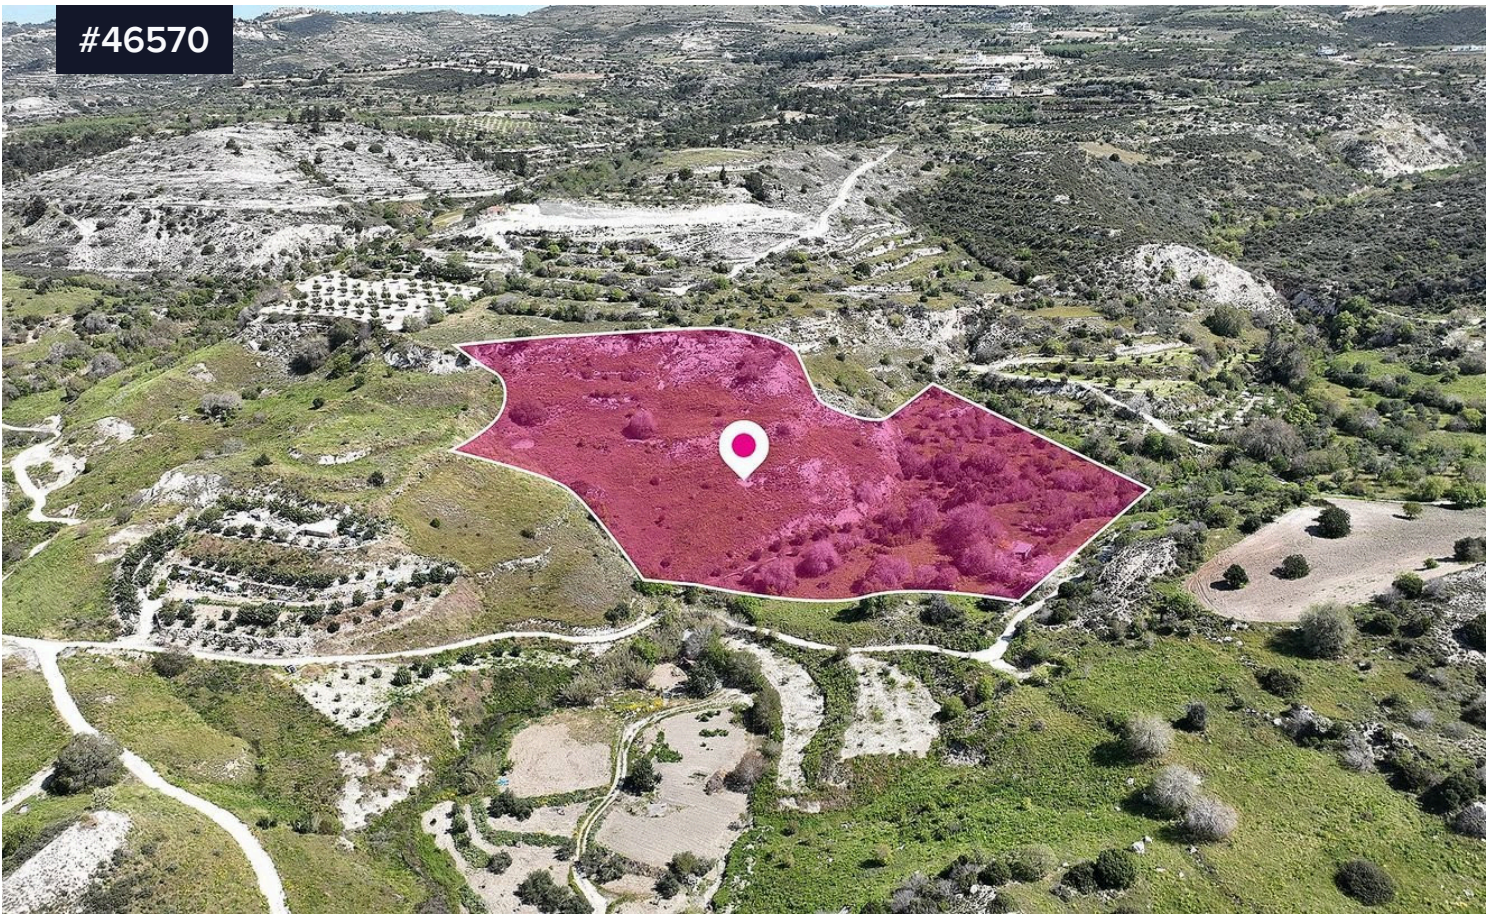

#46570

Agricultural Field in Mesa Chorio, Paphos

€80,100

 Mesa Chorio, Paphos

Area

 **11028 m²**

Type

Field

This agricultural field covers a total land area of 11.028 sq.m. The field has rather regular shape and the surface is rather uneven.

It is located approximately 800m from the centre of the village.

The property falls within Zone Γα4 , with a building coefficient of 10%, coverage of 10%, and permission for 2 floors (7m) of construction.

Location Coordinates: 34.80382707 32.47000241