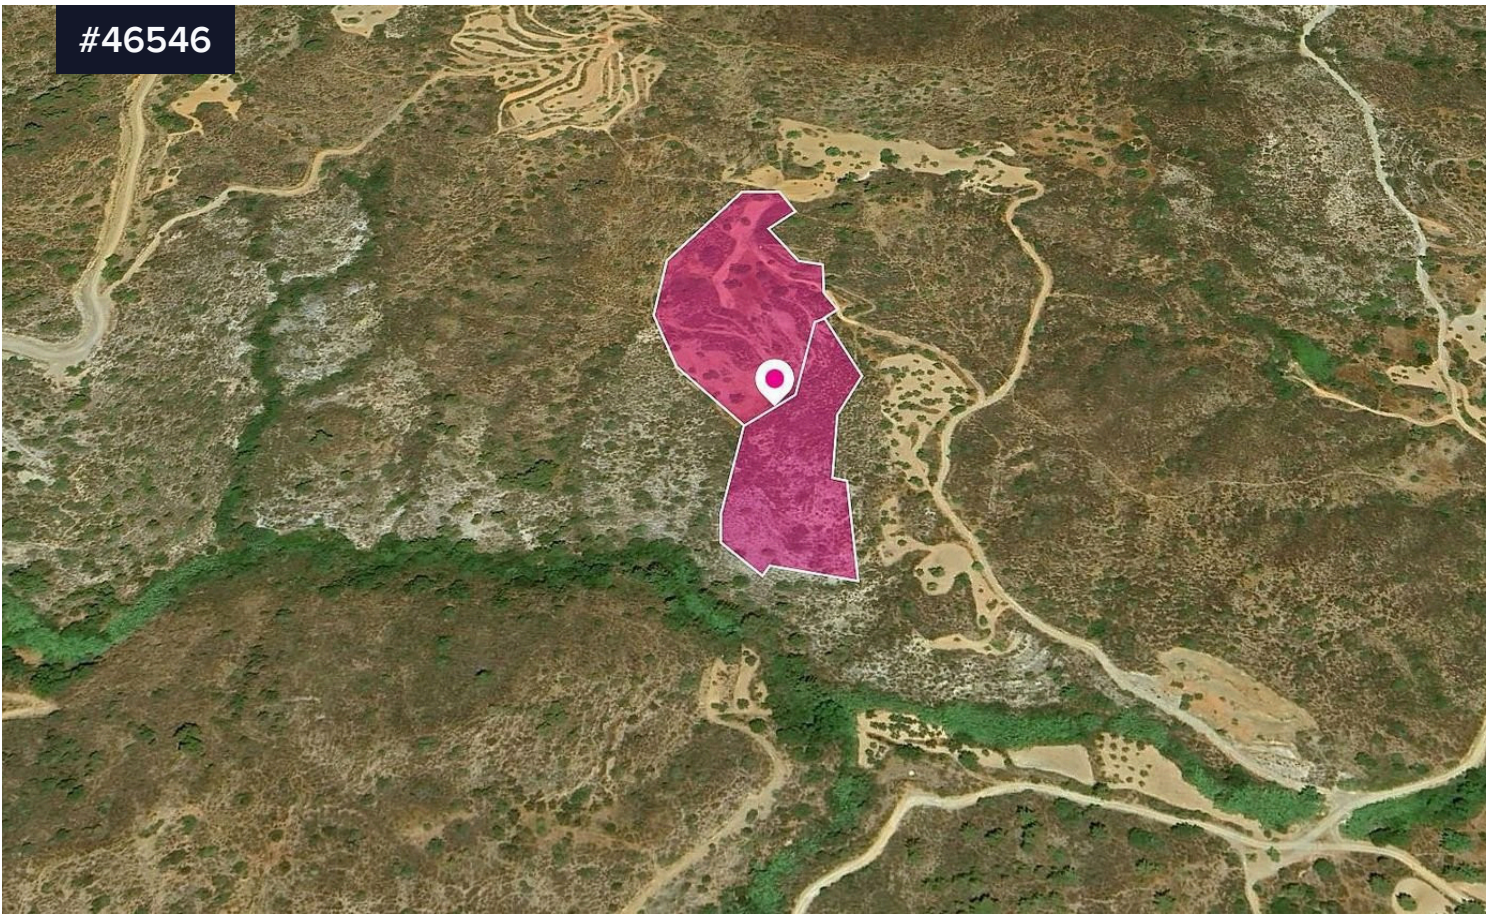

#46546

Fields in Vasa Kellakiou, Limassol

€22,000

 Vasa Kellakiou, Limassol

Area

 **21406 m²**

Type

Field

Two protected fields, extending to about 21.406sq.m. in total.

The asset is located approx. 670m northeast of the centre of the community and approx. 810m northeast from Vasa- Asgata road.

This property consists of:

Property with registration number 0/8185, extending to approximately 13.044 sq.m. in total and falls within Zone Z1, with a building coefficient of 6%, coverage of 6%, and permission for 2 floors (8.3m) of construction.