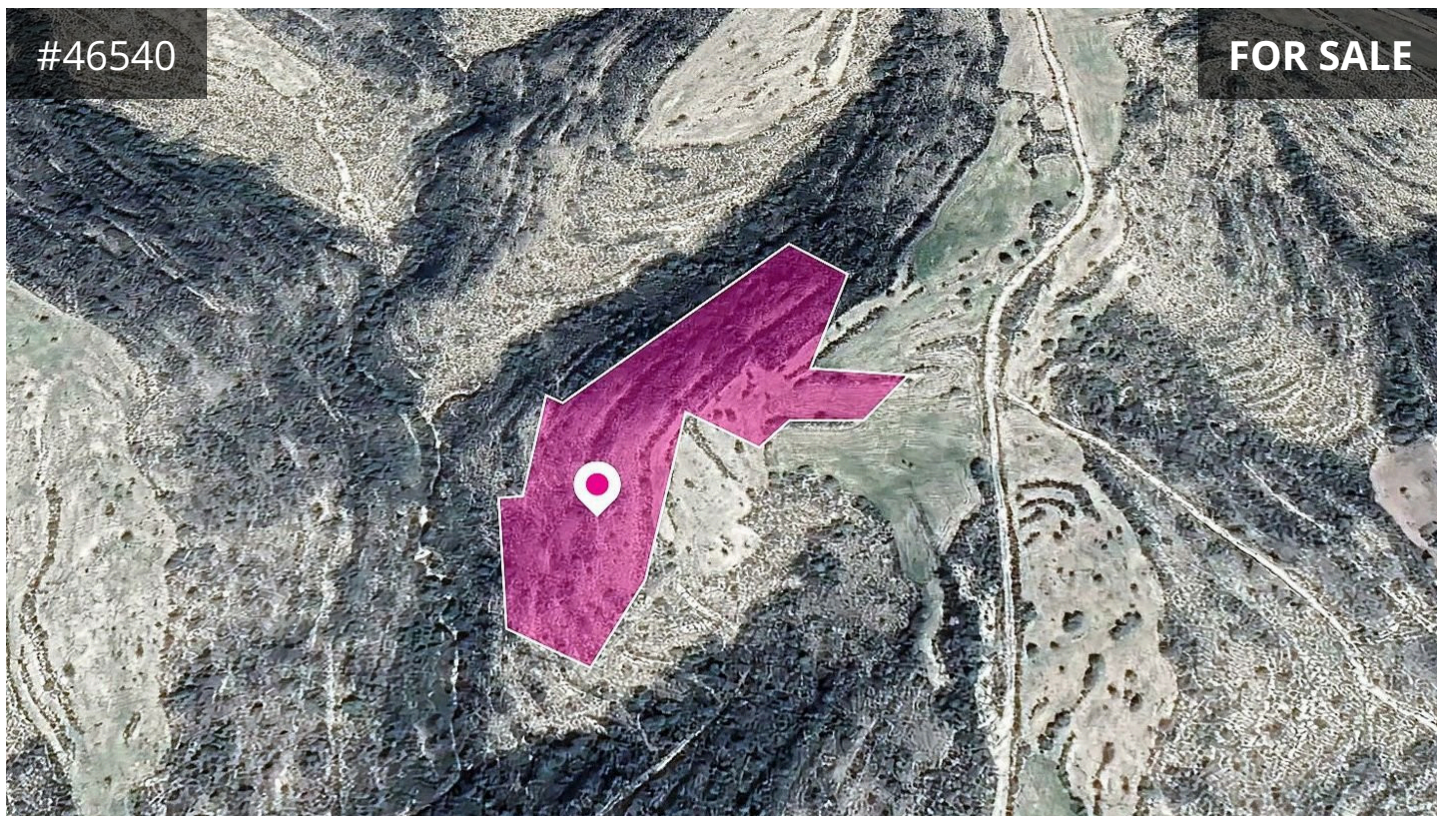

#46540

FOR SALE

KALOGIROU
REAL ESTATE

Description

€11,250

Protection zoned field, extending to about 14,047 sq.m. in total.

The asset is located approx. 2.6km south-west from the centre of Pano Lefkara municipality and approx. 825m south-west from the Skarinou - Lefkara road.

The property falls within Zone Δα2, with a building coefficient of 1%, coverage of 1%, and permission for 1 floors (5.5m) of construction.

TYPE

Field

kalogirourealestate.com