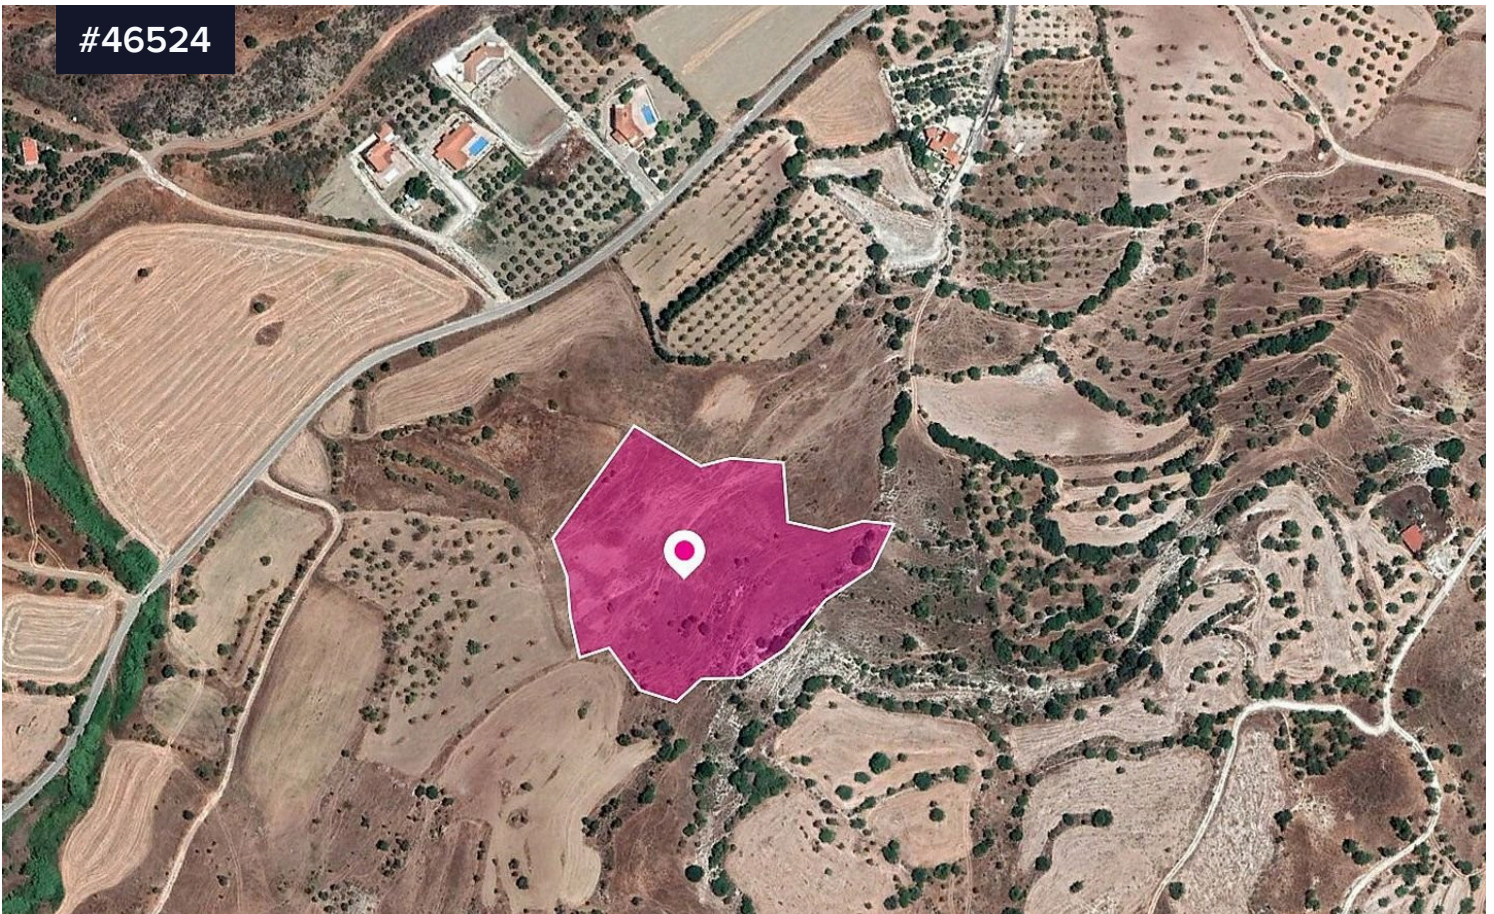

## Shared Agricultural Field, Nata, Paphos

€16,500

 Nata, Paphos

Area

 **9636 m<sup>2</sup>**

Type

**Field**

This is a 67% share of an agricultural field with a total area of 14.382 sq.m. Property is located 21.5km from the centre of the Village. The surface of the field is even with irregular shape.

The property falls within Zone Γ3, with a building coefficient of 10%, coverage of 10%, and permission for 2 floors (8.3m) of construction.

GPS coordinates: 34.768528 32.560108