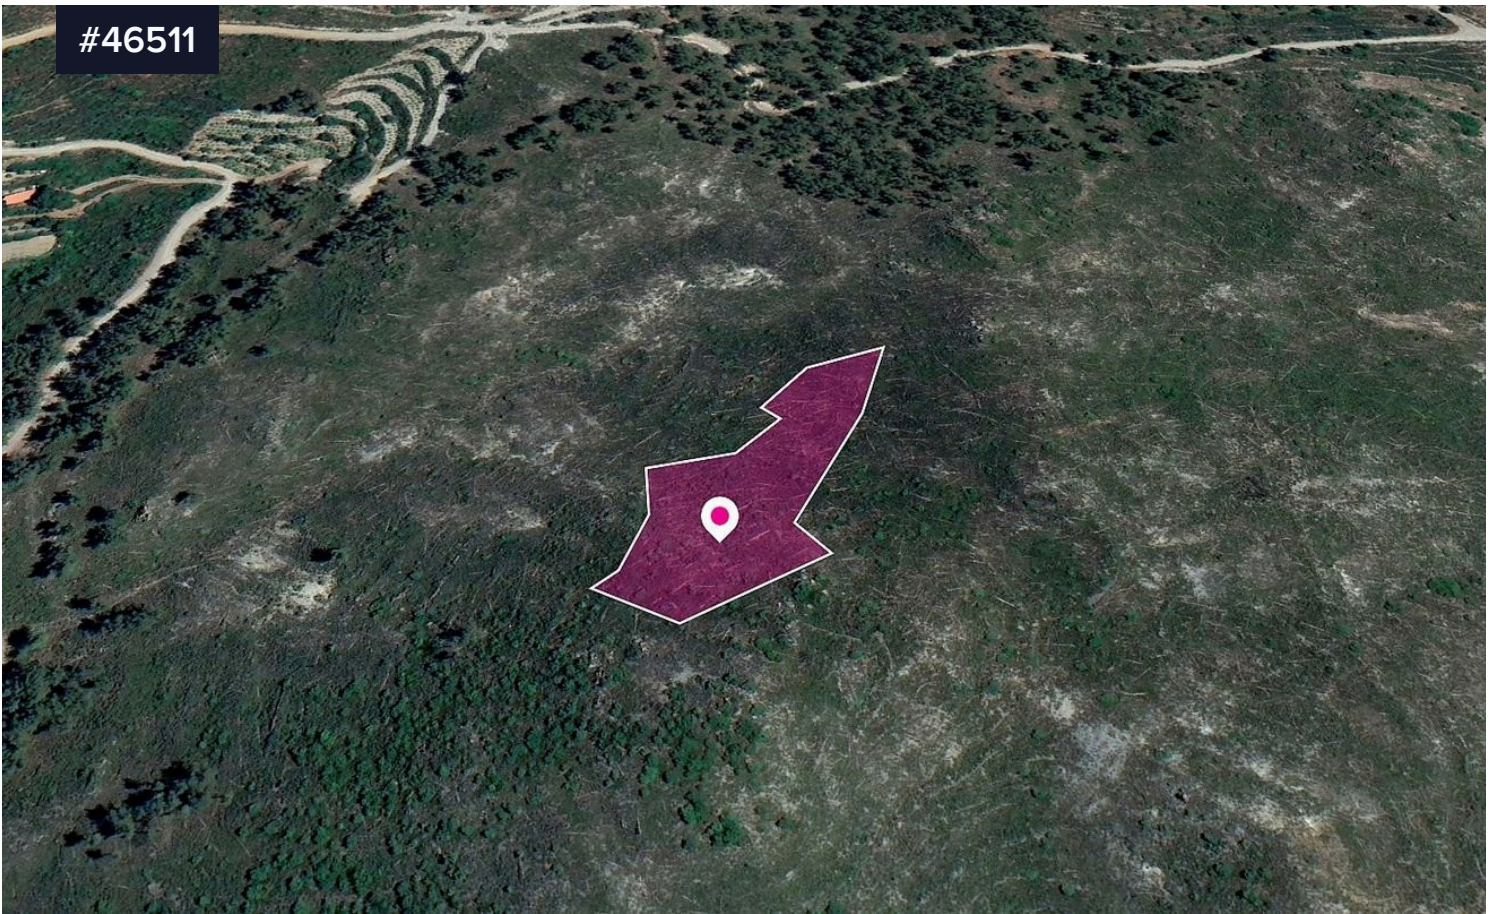

#46511

Field in Pelendri, Limassol

€8,500

 Pelendri, Limassol

Area

 5017 m²

Type

Field

Agricultural field, extending to about 5.017 sq.m. in total.

The asset is located approx. 1.3km. west of Pelendri village.

The property falls within Zone Γ3, with a building coefficient of 10%, coverage of 10%, and permission for 2 floors (8.3m) of construction.

GPS coordinates: 34.895343 32.950600