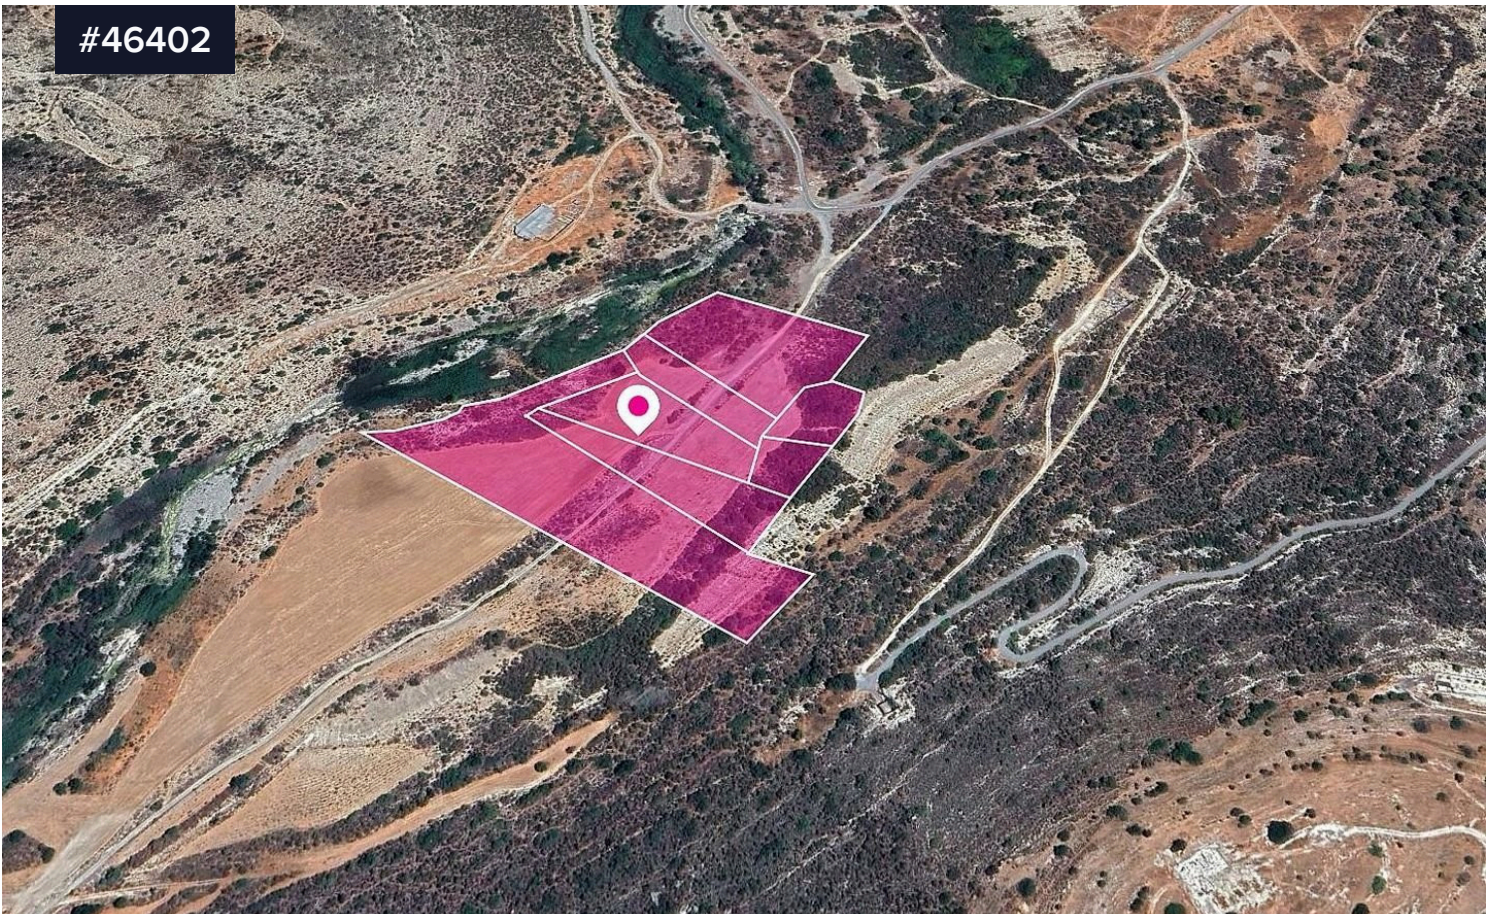

#46402

Seven Agricultural Fields, Ypsonas, Limassol

€65,000

Area

 **22588 m²**

Type

Field

This is a 50% share of seven agricultural fields extending to 22.588 sq.m. out of 45.175 sq.m. in total. Access to the fields is via an unregistered road and it is adjacent from a river on the west side of the property. The asset is located 300m west from Ypsonas - Kouris road, 1.2km southeast from the Kouris dam.

This property relates to the 50% share of the fields and consists of:

Property with registration number 0/14870, extending to approximately 3.011 sq.m. in total,

Property with registration number 0/14878, extending to approximately 5.352 sq.m. in total,

Property with registration number 0/14981, extending to approximately