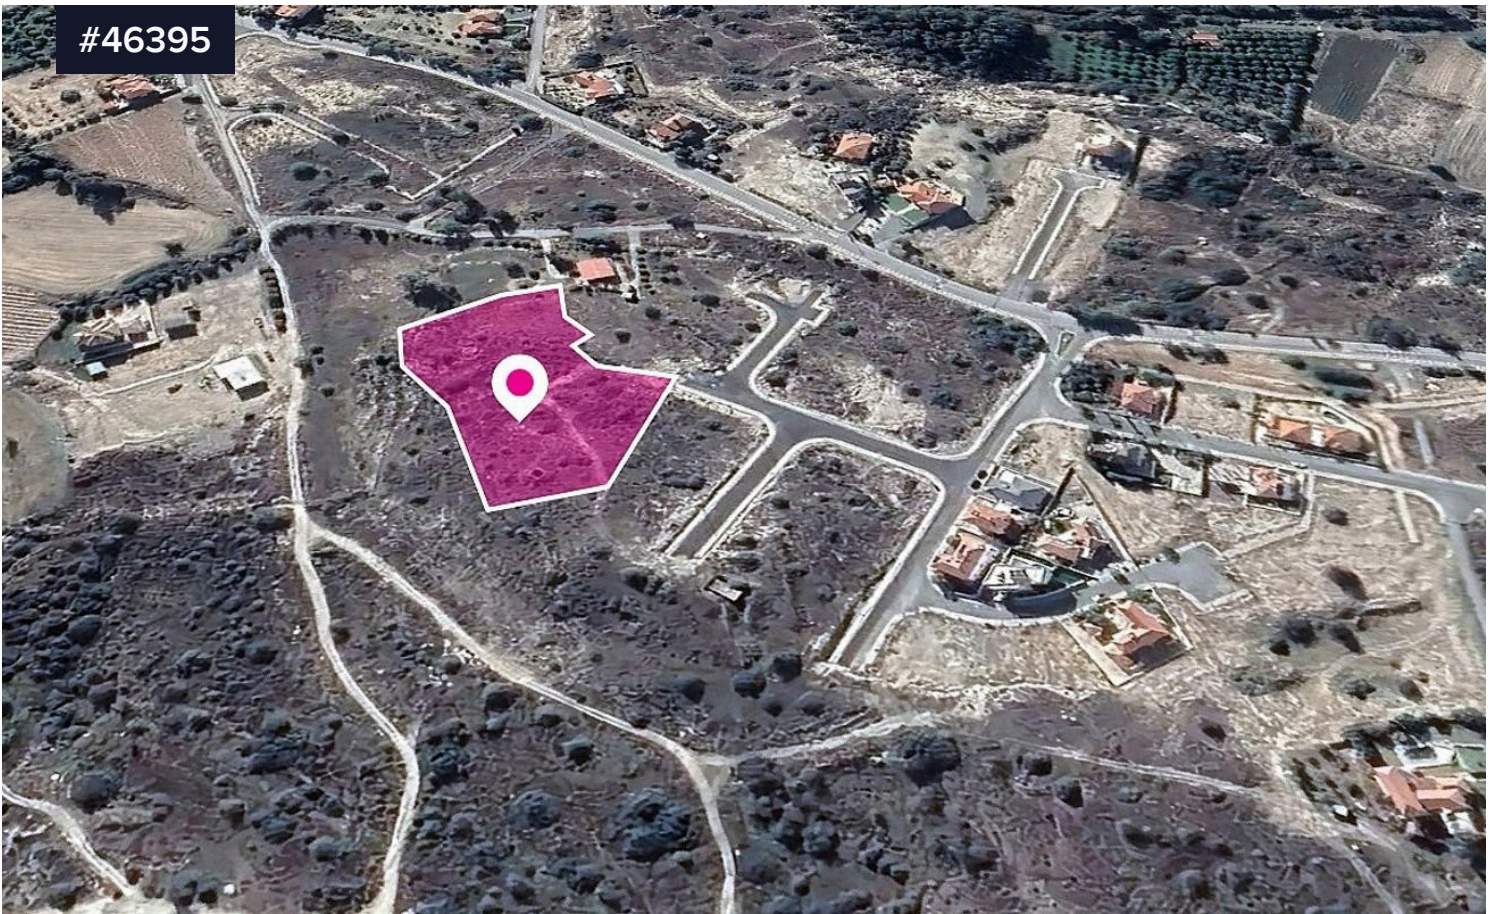

#46395

Residential Field in Kalavassos, Larnaca

€40,500 ^{+VAT}

 Kalavassos, Larnaca

Area

 **6689 m²**

Type

Field

A 25% share of a residential field extending to about 6.689 sq.m. in total. The field is located in the beautiful village of Kalavassos in a newly established residential area.

The property falls within Zone H3, with a building coefficient of 60%, coverage of 35%, and permission for 2 floors (8.3m) of construction.